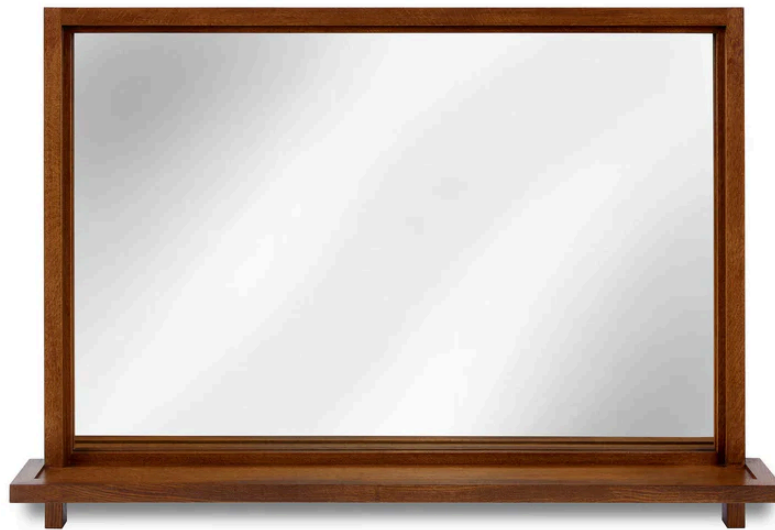

STICKLEY®

Surrey Hills Landscape Mirror

Above a bedroom dresser, over an entry table, or in a room of your choosing, the Surrey Hills Landscape Mirror has an intriguing solid oak frame whose intersecting lines echo those of other pieces in the collection. The bottom rail features a slightly recessed tray for small accessories or collectibles, and the mirror glass is pure and unbeveled.

Details & Specs: Dimensions: W46.5 D6 H32.5
 Flat mirror glass
 Recessed tray below mirror
 Available in any Stickley oak finish

Available In: oak-077-manlius

SKUs: 89-2252-077