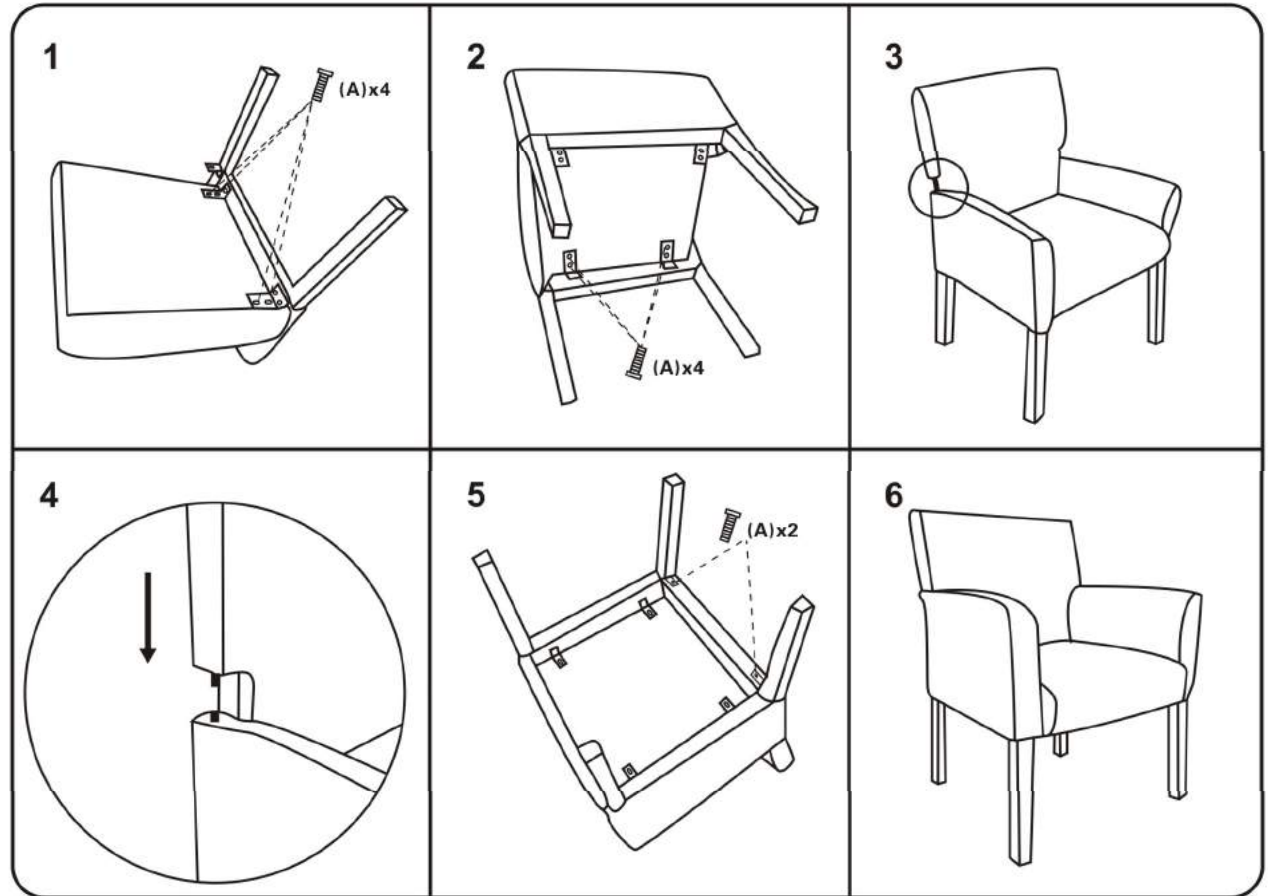

Important notice:

Hardware package is attached on the bottom of seat cushion.

Por favor de destornillar todos los tornillos del cojin antes de assamblar la silla.

Insert and loosely tighten all screws. When assembly is completed, fully tighten all screws before using. This chair is only intended for sitting. Any other use will void the warranty.