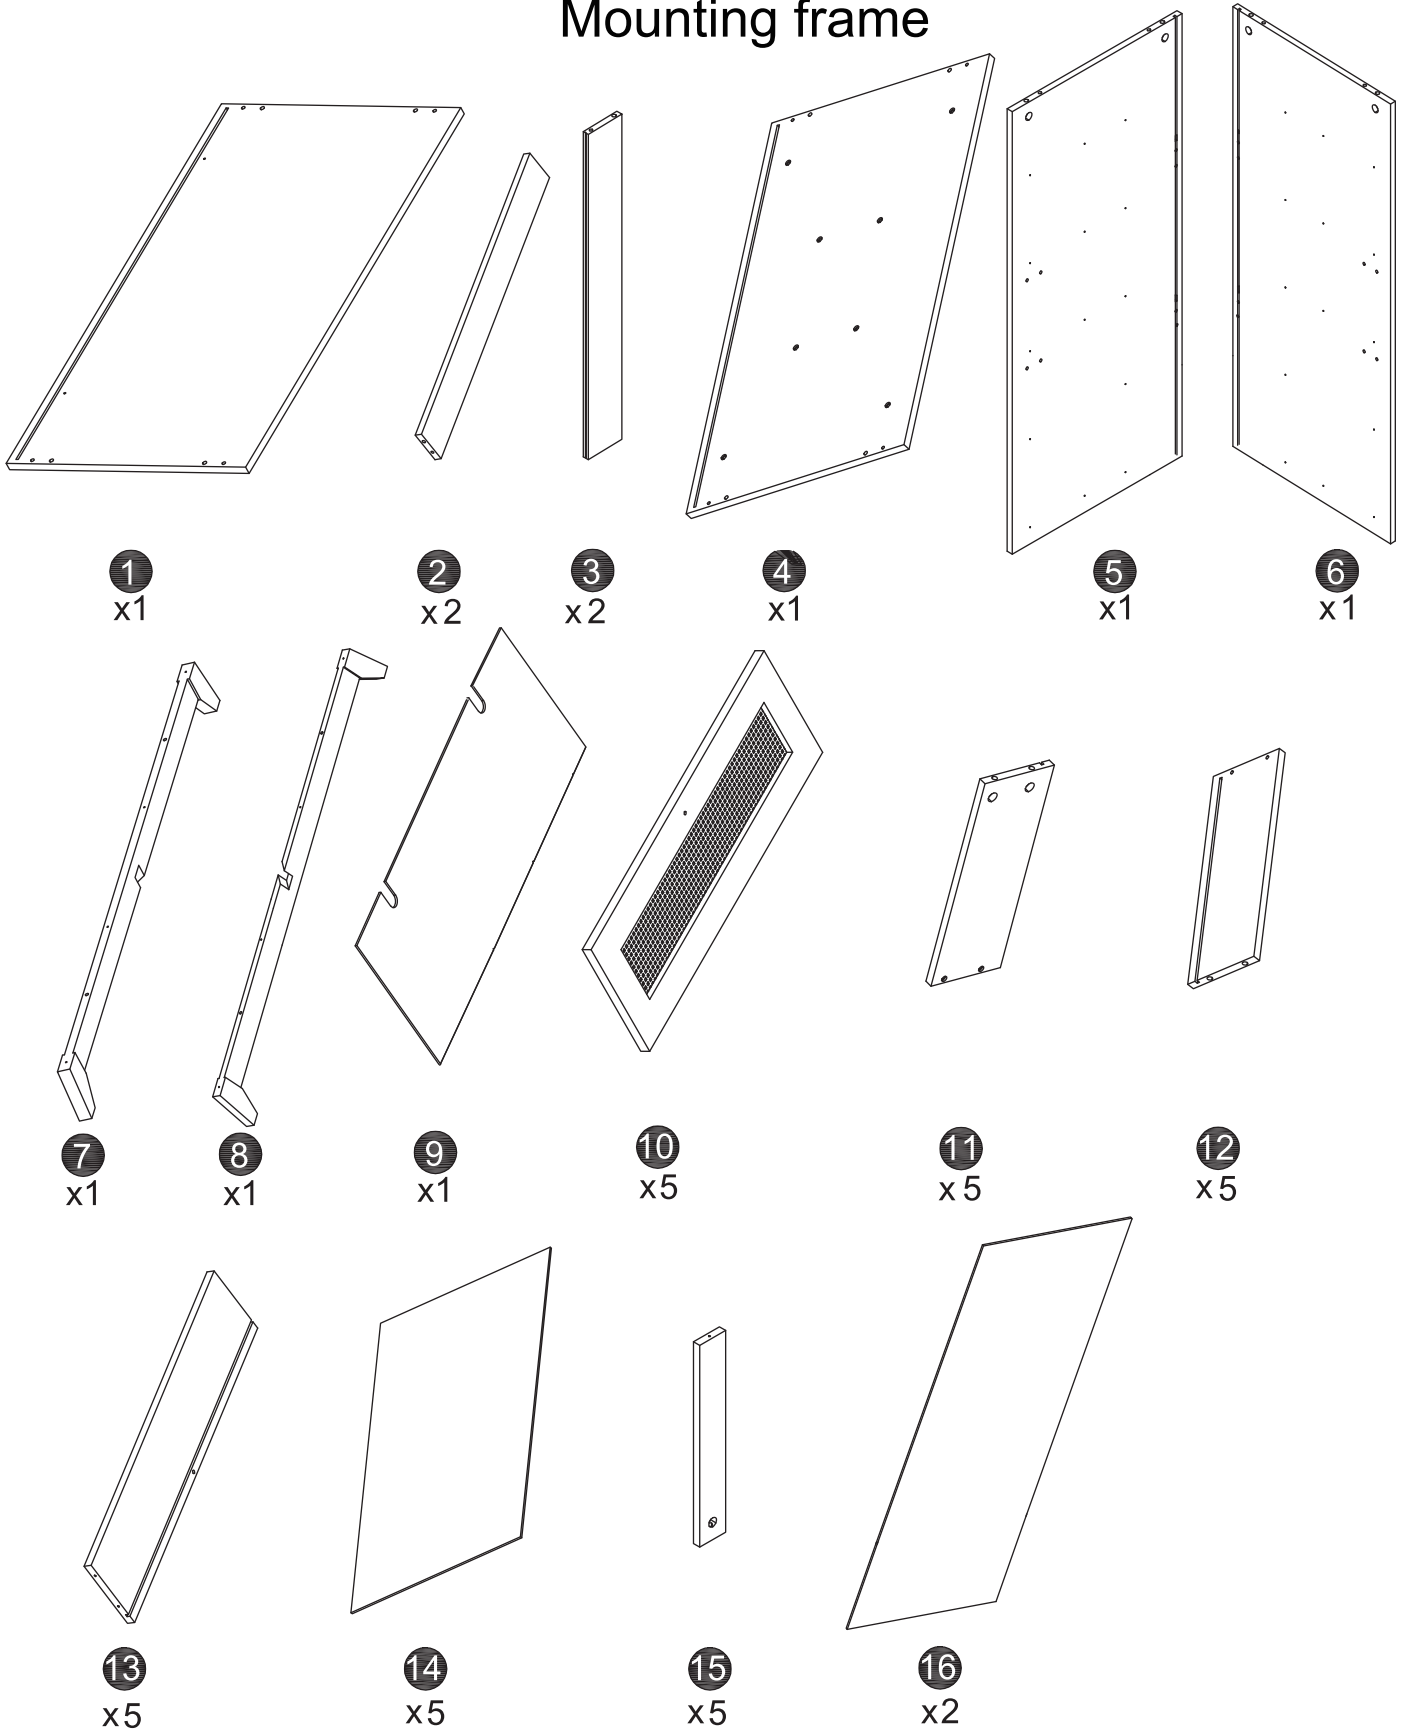

Please place all the boards in the order shown in the picture below, the installation will be easy and smooth

Mounting frame