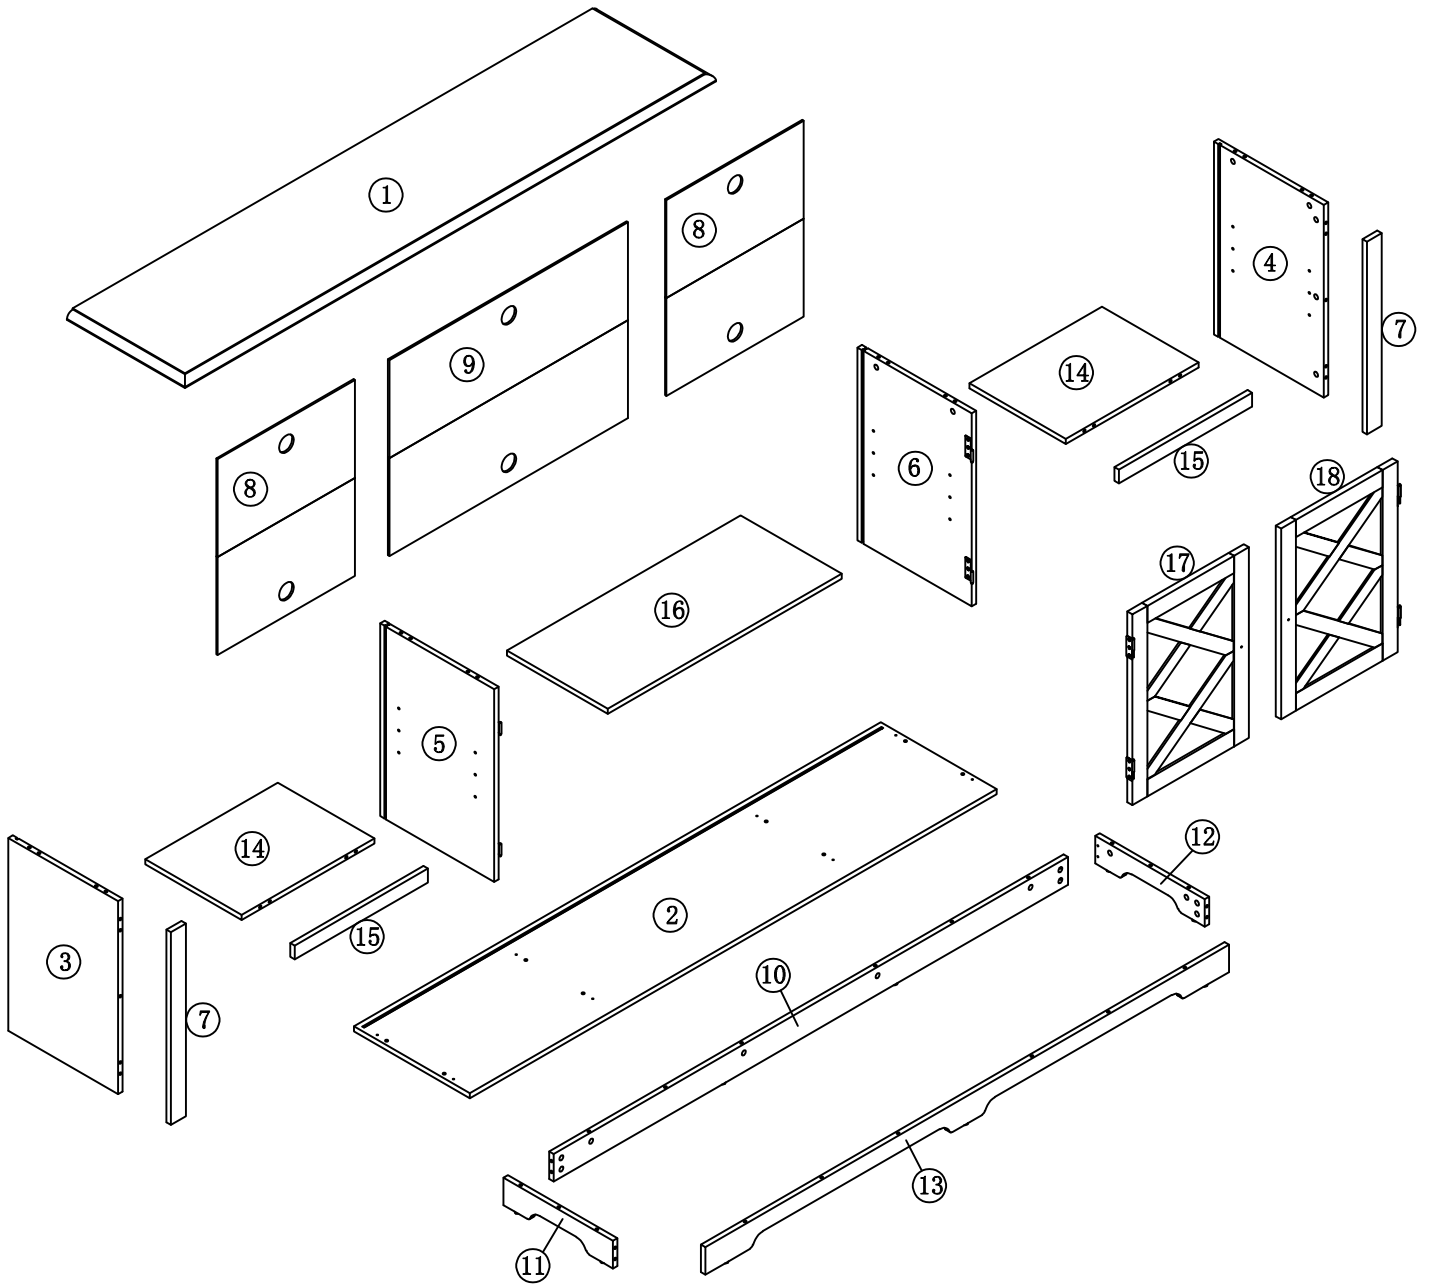

TV Stand

Assembly Instructions

NOTE: This instruction manual contains **IMPORTANT** safety information. Please read carefully before assembling the product

<p>A</p>  <p>M6*33.5mm 38+2pcs</p>	<p>B</p>  <p>∅15*11.5 38+2pcs</p>	<p>C</p>  <p>∅8*30mm 30+2pcs</p>
<p>D</p>  <p>12+1pcs</p>	<p>E</p>  <p>2pcs</p>	<p>F</p>  <p>2pcs</p>
<p>G</p>  <p>M3*15mm 4pcs</p>	<p>H</p>  <p>M3*12mm 4pcs</p>	<p>I</p>  <p>M4*50mm 8+1pcs</p>
<p>J</p>  <p>∅3*17mm 8+1pcs</p>	<p>K</p>  <p>8+1pcs</p>	<p>L</p>  <p>2pcs</p>
<p>M</p>  <p>M4*19mm 2pcs</p>	<p>N</p>  <p>1pcs</p>	

STEP 1

A x 22pcs

STEP 2

B x 10pcs

C x 8pcs

STEP 3

STEP 4

STEP 5

B x 4pcs

STEP 6

B x 4pcs

STEP 7

	B x 12pcs
	C x 6pcs

STEP 8

STEP 9

	D x 12pcs
--	-----------

STEP 10

	F x 2pcs
	H x 4pcs
	L x 2pcs
	M x 2pcs

STEP 11

STEP 12

	A x 8pcs
	E x 2pcs
	G x 4pcs

STEP 13

B x 8pcs

C x 8pcs