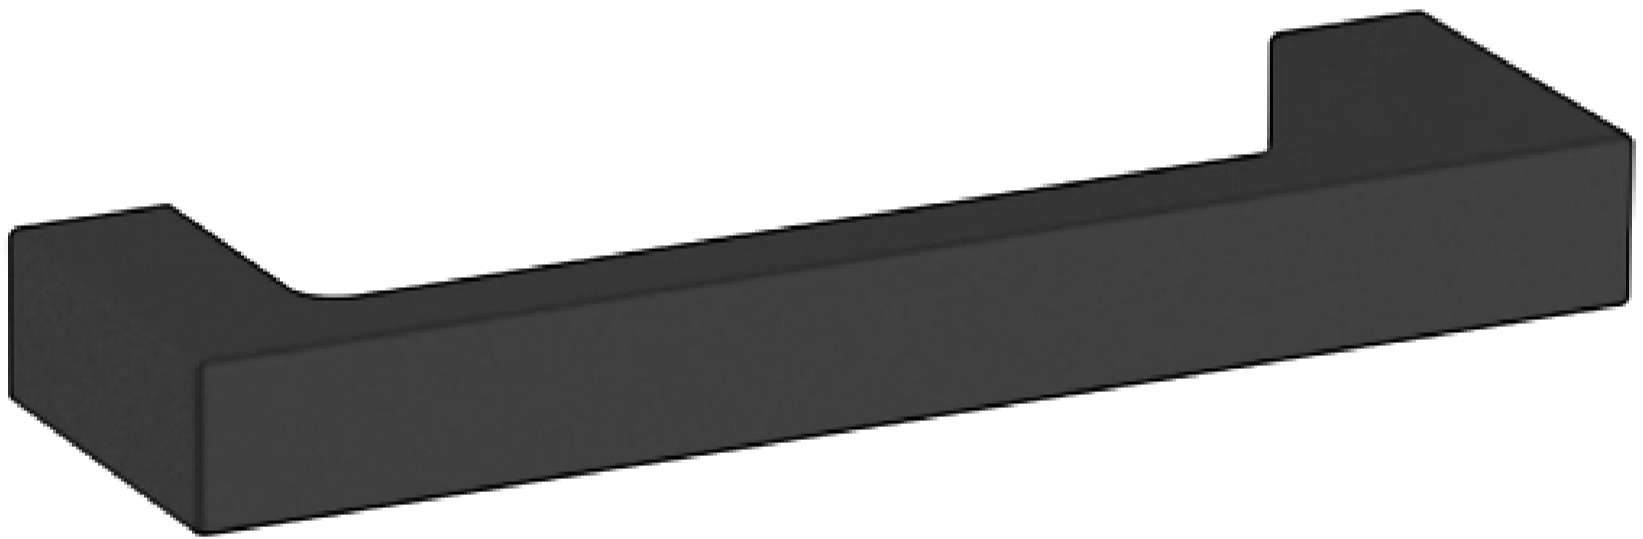

# 4406 CONTEMPORARY PULL 4" CTC

## SPECIFICATIONS

STYLE

Contemporary

### Key Features

- ✓ This family is available in a knob, and 4", 6", 12", and 18" Pull
- ✓ Solid brass construction, feeling the difference in quality in every piece of cabinet hardware.
- ✓ A versatile finish featuring a deep solid Matte Black over sanded brass brings a sense of history to country looks and a sense of drama to more contemporary designs.
- ✓ Mounting Hardware included