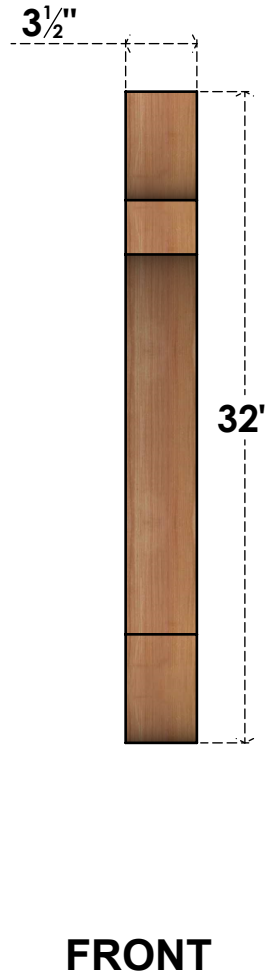

BRC04X20X32OLY00SWR

3 1/2"W X 20"D X 32"H OLYMPIC SMOOTH BRACE, WESTERN RED CEDAR

EKENA MILLWORK
 2300 WEST MAIN ST.
 CLARKSVILLE, TX 75426
 TOLL FREE: 866-607-0453
 WWW.EKENAMILLWORK.COM

NOTES

1. INSTALLATION TO BE COMPLETED IN ACCORDANCE WITH MANUFACTURER'S SPECIFICATIONS.
2. DRAWING MAY NOT BE TO SCALE
3. THIS DRAWING IS INTENDED FOR DESIGN AND PLANNING PURPOSES ONLY.
4. ALL INFORMATION CONTAINED HEREIN WAS CURRENT AT THE TIME OF DEVELOPMENT BUT MUST BE REVIEWED AND APPROVED BY THE PRODUCT MANUFACTURER TO BE CONSIDERED ACCURATE.
5. PRODUCTS ARE NOT KILN DRIED. THIS ITEM IS UNIQUE AND WILL CONTAIN THE NATURAL VARIATIONS THAT THE WOOD SPECIES OFFERS. THIS MAY RESULT IN VARIATIONS UP TO 1/4"