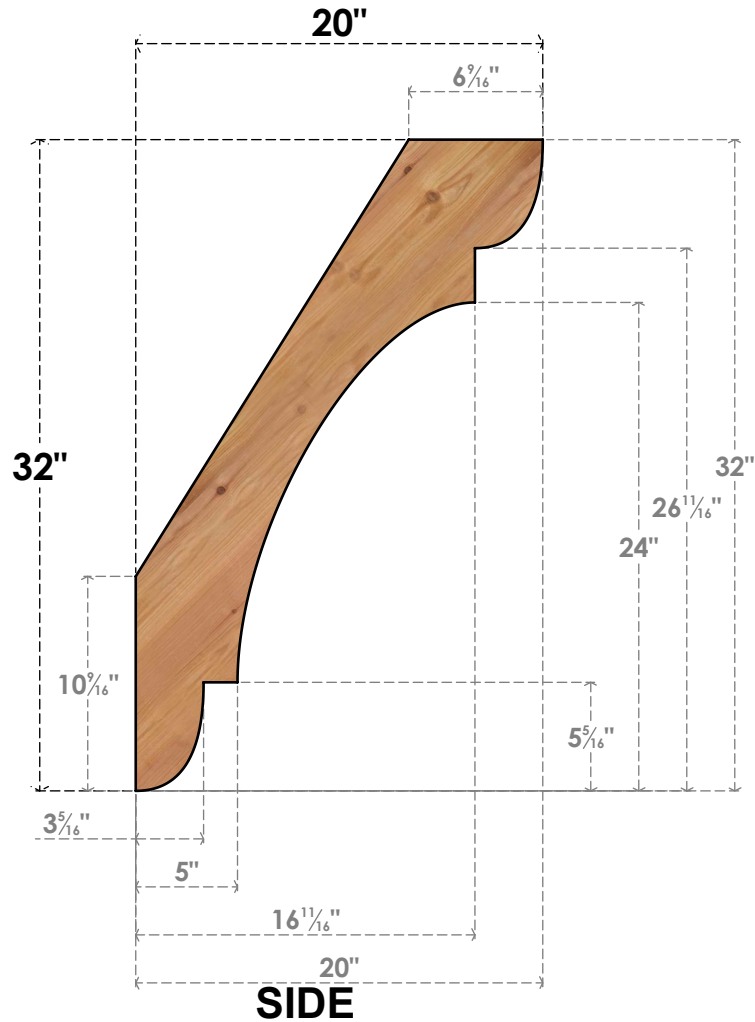

BRC04X20X32OLY00SWR

3 1/2"W X 20"D X 32"H OLYMPIC SMOOTH BRACE, WESTERN RED CEDAR

EKENA MILLWORK
 2300 WEST MAIN ST.
 CLARKSVILLE, TX 75426
 TOLL FREE: 866-607-0453
 WWW.EKENAMILLWORK.COM

NOTES

1. INSTALLATION TO BE COMPLETED IN ACCORDANCE WITH MANUFACTURER'S SPECIFICATIONS.
2. DRAWING MAY NOT BE TO SCALE
3. THIS DRAWING IS INTENDED FOR DESIGN AND PLANNING PURPOSES ONLY.
4. ALL INFORMATION CONTAINED HEREIN WAS CURRENT AT THE TIME OF DEVELOPMENT BUT MUST BE REVIEWED AND APPROVED BY THE PRODUCT MANUFACTURER TO BE CONSIDERED ACCURATE.
5. PRODUCTS ARE NOT KILN DRIED. THIS ITEM IS UNIQUE AND WILL CONTAIN THE NATURAL VARIATIONS THAT THE WOOD SPECIES OFFERS. THIS MAY RESULT IN VARIATIONS UP TO 1/4"