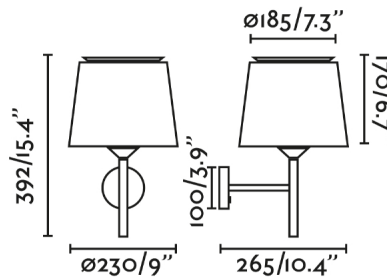

SAVOY is a black wall lamp with textile green shade of indoor lamps designed by Isaac Piñeiro. Their structure is characterized by the arch located on the upper part where the light is reflected, creating a pretty reflection.

General characteristics

Fixation	Wall
voltage	120V
Hertz	60Hz
Switch type	On/Off
Max. Power	15W

Material

Body/Structure	Steel
Screen	Textile

Finish

Body/Structure	Matt Black
Screen	Green
Location	Dry locations only
US Certification	Fijas cETLus