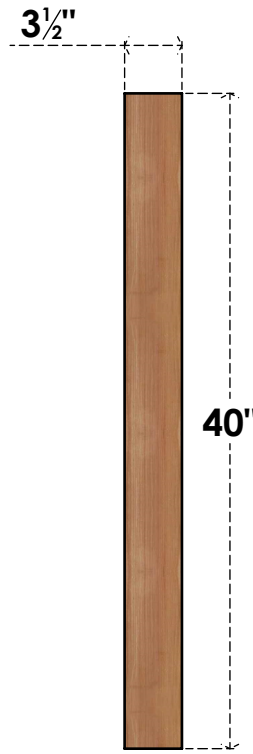

BRC04X36X40TRA00SWR

3 1/2"W X 36"D X 40"H TRADITIONAL SMOOTH BRACE, WESTERN RED CEDAR

SIDE

FRONT

EKENA MILLWORK
 2300 WEST MAIN ST.
 CLARKSVILLE, TX 75426
 TOLL FREE: 866-607-0453
 WWW.EKENAMILLWORK.COM

NOTES

1. INSTALLATION TO BE COMPLETED IN ACCORDANCE WITH MANUFACTURER'S SPECIFICATIONS.
2. DRAWING MAY NOT BE TO SCALE
3. THIS DRAWING IS INTENDED FOR DESIGN AND PLANNING PURPOSES ONLY.
4. ALL INFORMATION CONTAINED HEREIN WAS CURRENT AT THE TIME OF DEVELOPMENT BUT MUST BE REVIEWED AND APPROVED BY THE PRODUCT MANUFACTURER TO BE CONSIDERED ACCURATE.
5. PRODUCTS ARE NOT KILN DRIED. THIS ITEM IS UNIQUE AND WILL CONTAIN THE NATURAL VARIATIONS THAT THE WOOD SPECIES OFFERS. THIS MAY RESULT IN VARIATIONS UP TO 1/4"