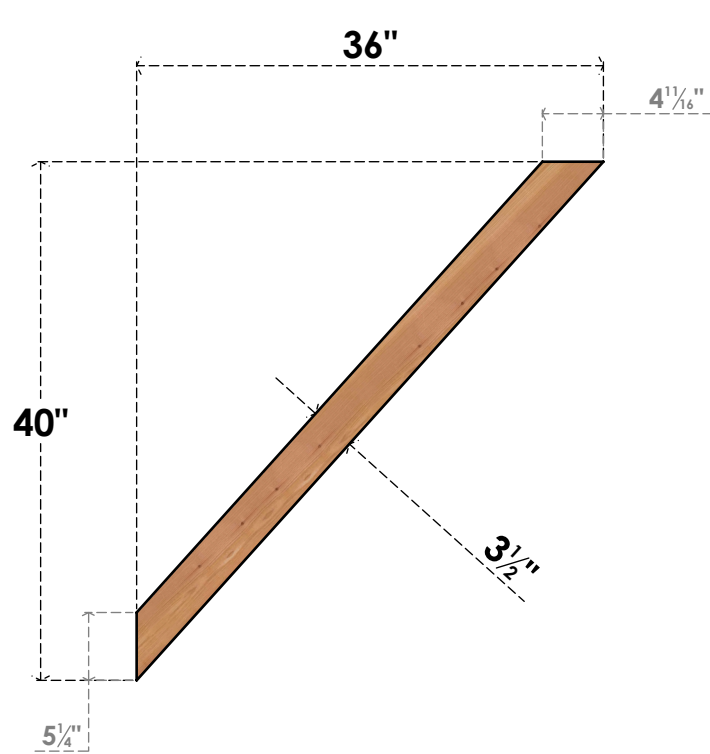

BRC04X36X40TRA00SWR

3 1/2"W X 36"D X 40"H TRADITIONAL SMOOTH BRACE, WESTERN RED CEDAR

SIDE

FRONT

EKENA MILLWORK
 2300 WEST MAIN ST.
 CLARKSVILLE, TX 75426
 TOLL FREE: 866-607-0453
 WWW.EKENAMILLWORK.COM

NOTES