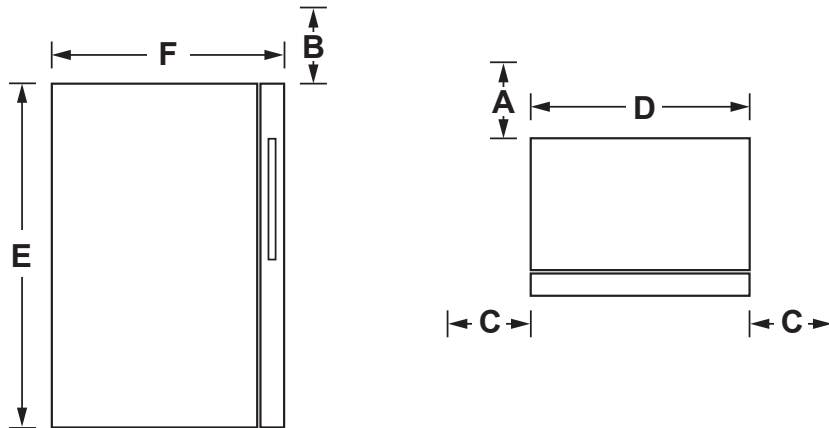

Haier Wine Center

QWR04DGRB

Haier

Product Technical Illustration

Unit Specifications

Width 19-3/5"
Depth 23"
Height 32-3/10"

More Easy-To-Use Features

- 44 Wine Bottle Storage Capacity
- Dual Zone Wine Fridge
- Wine Center With Glass Door
- Triple Pane Glass Door Wine Fridge
- Capacitive Touch Electronic Controls
- Interior LED Lighting
- Flush Handle Wine Fridge

Available Finishes

Black Glass
QWR04DGRB

Power Requirements

Electrical Rating 120V, 60Hz

General Appliance Information

Please read all installation details and instructions before use.

Contact Us

For questions regarding this product please refer to our website at haierappliances.com or call our customer service center at 877-337-3639.

haierappliances.com

©2021 GE Appliances a Haier Company, LLC. All Rights Reserved. Features and specifications are subject to change without prior notice.

Back Air Clearances (in.) A	2
Top Air Clearances (in.) B	2
Side Air Clearances (in.) C	1
Overall Width (in.) D	19-3/5
Overall Height (in.) E	32-3/10
Overall Depth (in.) F	23

Signature Features

44 Wine Bottle Storage Capacity

Enjoy this wine center with plenty of space to store all your favorite red and white wines, with three full-width and one half-width wooden shelves.

Dual Zone Wine Fridge

The dual zone beverage center has two distinct zones that maintain temperatures between 41 and 61°F, keeping both red and white wines at the perfect serving temperature.

Wine Center With Glass Door

A striking edge-to-edge glass finish door creates an easy-to-clean, stylish look for your kitchen or bar area.

Triple Pane Glass Door Wine Fridge

The triple pane glass door improves temperature stability, reduces condensation and enhances energy efficiency compared to a double pane glass door.