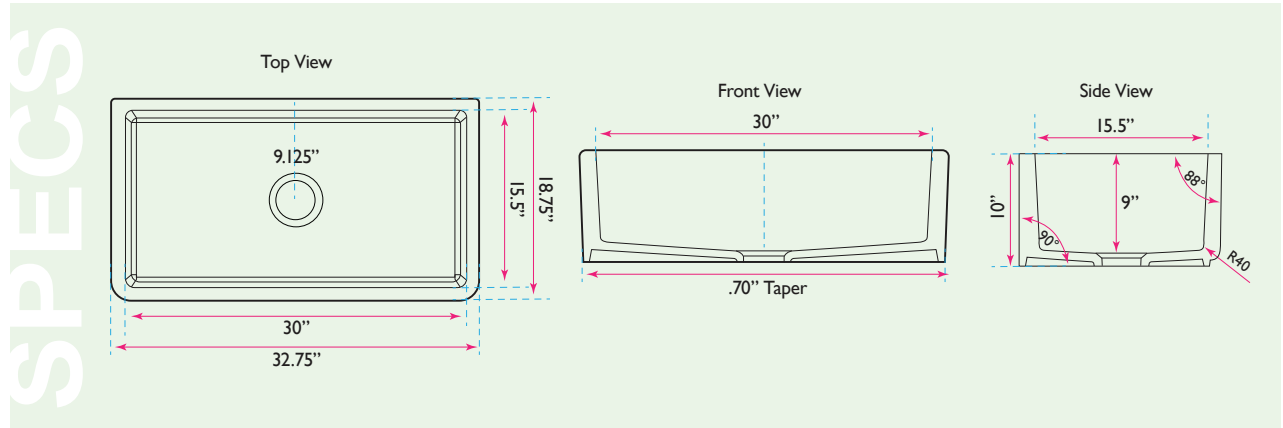

Cape Collection

Premium Fireclay Farmhouse Apron Sink

OVERALL DIMENSIONS	INTERIOR BOWL	APRON HEIGHT	INTERIOR BOWL DEPTH	DRAIN DIMENSIONS
32.75" x 18.75"	30" x 15.5"	10"	9"	3.5" Opening

FEATURES:

- Reversible Fireclay Sink with Decorative Apron
- Template Not Included
- Very Heavy 2 Person Lift Recommended
- Limited Warranty
- Tapers 1/4" to bottom of sink
- Nominal Dimensions, actual may vary up to .25"
- Bottom is 7/8" thick, please use an extended flange/extension ferrule
- Custom Cabinet Required
- Made in Italy
- Rim 1.375"