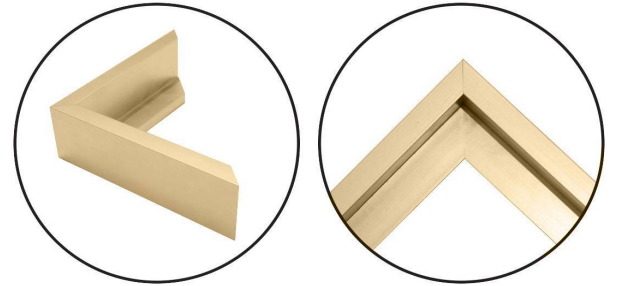

WENDOVER ART GROUP

ITEM NUMBER : **WLA2151**

TITLE : **Ancient Ruins**

OUTWARD DIMENSION (W X H) : **49.5" x 49.5"**

FRAME (WIDTH X DEPTH) : **M1110 | 0.63" x 2.13"**

FRAME FINISH : **Floater Frame**

Champagne Gold

DESCRIPTION :

Giclee on Canvas, Gallery Wrapped, Artist Enhanced