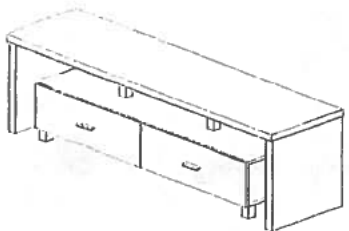

# Assembly Instruction

Hardware List			
No.	SILAPE	DESCRIPTION	Qty.
1		8x25mm Wood Dowel	28Pcs
2		15MM Myfix Minifix	22Sets
3		M3.5x16mm Screw	22Pcs
4		M4x38mm Screw	14Pcs
5		M5x38mm Screw	8Pcs
6		M6x30mm Screw	2Pcs
7		L Key	1Pc
8		Handle L Shape (84mm) M3.6x20mm Screw	2Sets
9		Drawer Slide 10" (250mm)	2Sets
10		Sofa Leg PVC H69	2Sets