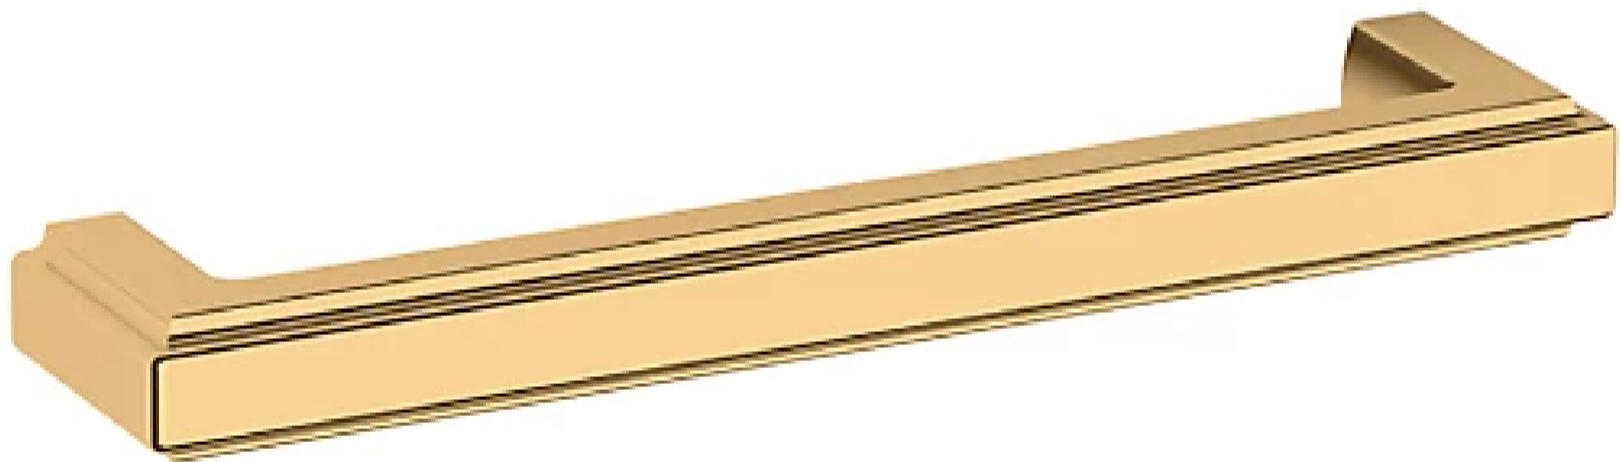

4427 RAISED PULL

6" CTC

SPECIFICATIONS

STYLE	Traditional
PROJECTION	1.38

4427 RAISED PULL

6" CTC

ESTATE PORTFOLIO

Model Number:
4427.031.BIN

Key Features

- Just the smallest of details can mean all the difference. The clean step up detailing of this pull and the Raised family shows that a small detail can make a big impact.

FINISHES OPTIONS

Satin Nickel - 150, US15

Lifetime (PVD) Polished Nickel - 055

Polished Chrome - 260

Lifetime (PVD) Polished Brass - 003

Lifetime (PVD) Satin Brass - 044

Satin Black - 190

Venetian Bronze - 112, 11P

Non-lacquered Brass - 031

all measurements in inches