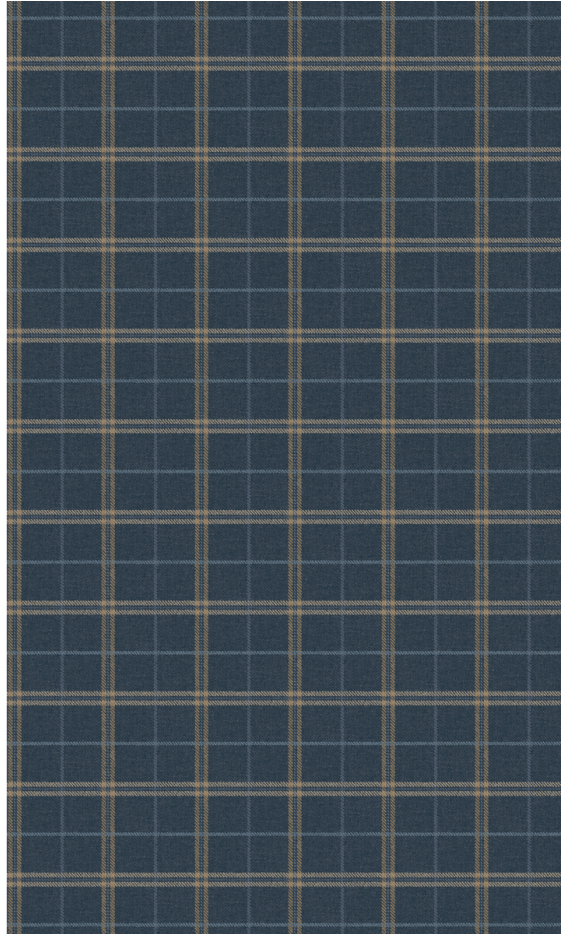

**Islay - Indigo**  
SKU: FG120.H10.0

LEEJOFA

SKU: **FG120.H10.0**

Collection: **Country Walk Wallpapers**

Note: **Priced And Sold By The 10 Meter Roll**

Width: **70 cm (27.56 in)**

Wallcovering Area: **7.00 Square Meter**

Brand: **Mulberry**

Railroaded: **No**

Composition: **Non Woven - 100%**

Vertical Repeat: **22.5 cm (8.86 in)**