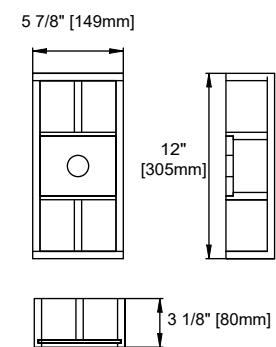

30" VANITY

VANITIES

Bright White

Features and Materials

Solids: Yellow Poplar
Panels: Plywood
Installation Type: Floor Standing
Number of Doors: One
Number of Drawers: Two
Number of Tip Outs: One
Wooden Backsplash
Bamboo Storage Tray
Drawer Box Material and Construction: 12mm Plywood/English Dovetail
Joinery Hardware Material and Finish: Zinc Alloy in Satin Nickel Color
Full Extension, Soft Close Glides
European Soft Close Hinges
Aluminum Laminate Drawer Liners
Vanity Top Included: NO, Optional 3cm Tops Available with Sinks
Number of Basins: One -included with optional 3cm top
Fits Drain Hole Size: 1-3/4"
Overflow: Front facing
Assembly Required: Installation of optional 3cm top with sink
Adjustable levelers

Dimension

Width: 28-3/8"
Depth: 22-7/8"
Height: 32-5/8"
Rough-In Height: 21-1/2"

30" VANITY

VANITIES

Top View

Knob

Front View

Bamboo Drawer Organizer

All dimensions are nominal

30" VANITY

VANITIES

Side View

Back View

All dimensions are nominal