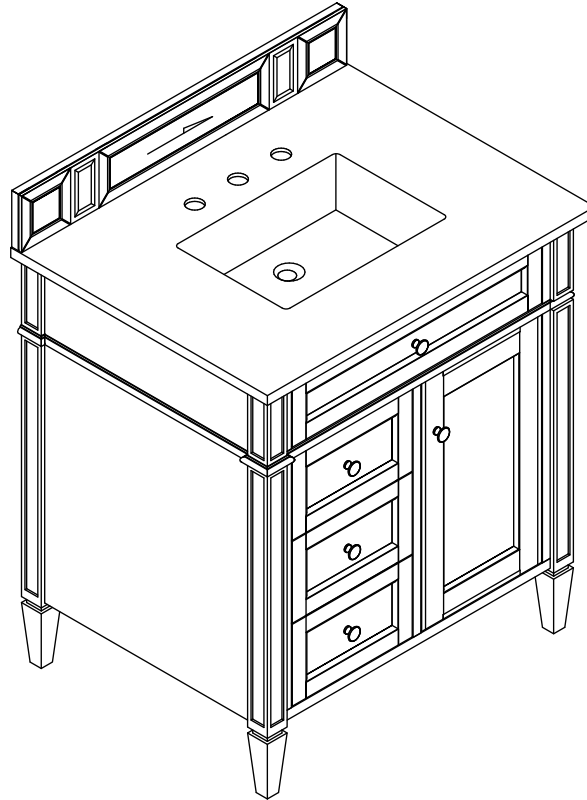

30" VANITY

VANITIES

Bright White

Features and Materials

Solids: Yellow Poplar
Panels: Plywood
Installation Type: Floor Standing
Number of Doors: One
Number of Drawers: Two
Number of Tip Outs: One
Wooden Backsplash
Bamboo Storage Tray
Drawer Box Material and Construction: 12mm Plywood/English Dovetail
Joinery Hardware Material and Finish: Zinc Alloy in Satin Nickel Color
Full Extension, Soft Close Glides
European Soft Close Hinges
Aluminum Laminate Drawer Liners
Vanity Top Included: NO, Optional 3cm Tops Available with Sinks
Number of Basins: One -included with optional 3cm top
Fits Drain Hole Size: 1-3/4"
Overflow: Front facing
Assembly Required: Installation of optional 3cm top with sink
Adjustable levelers

Dimension

Width: 28-3/8"
Depth: 22-7/8"
Height: 32-5/8"
Rough-In Height: 21-1/2"

30" VANITY

VANITIES

Top View

Knob

Front View

Bamboo Drawer Organizer

All dimensions are nominal

30" VANITY

VANITIES

Side View

Back View

All dimensions are nominal