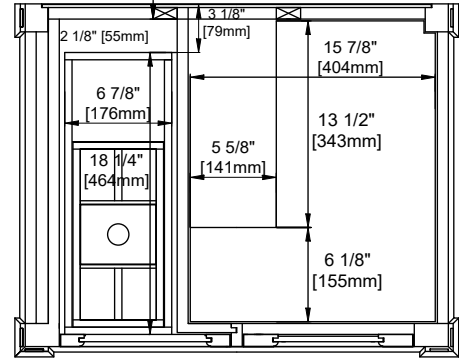

30" VANITY

VANITIES

Bright White

Features and Materials

Solids: Yellow Poplar
Panels: Plywood
Installation Type: Floor Standing
Number of Doors: One
Number of Drawers: Two
Number of Tip Outs: One
Wooden Backsplash
Bamboo Storage Tray
Drawer Box Material and Construction: 12mm Plywood/English Dovetail
Joinery Hardware Material and Finish: Zinc Alloy in Satin Nickel Color
Full Extension, Soft Close Glides
European Soft Close Hinges
Aluminum Laminate Drawer Liners
Vanity Top Included: NO, Optional 3cm Tops Available with Sinks
Number of Basins: One -included with optional 3cm top
Fits Drain Hole Size: 1-3/4"
Overflow: Front facing
Assembly Required: Installation of optional 3cm top with sink
Adjustable levelers

Dimension

Width: 28-3/8"
Depth: 22-7/8"
Height: 32-5/8"
Rough-In Height: 21-1/2"

30" VANITY

VANITIES

Top View

Knob

Front View

Bamboo Drawer Organizer

All dimensions are nominal

30" VANITY

VANITIES

Side View

Back View

All dimensions are nominal