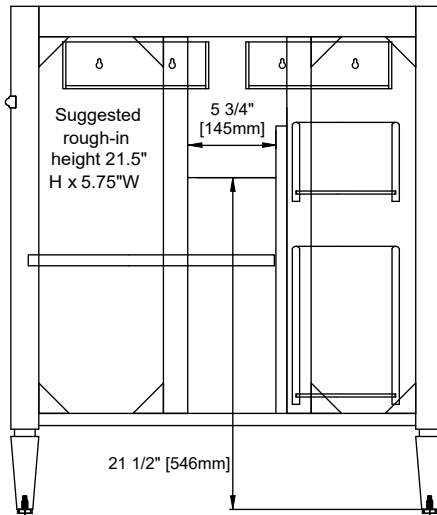

30" VANITY

VANITIES

Bright White

Features and Materials

Solids: Yellow Poplar
Panels: Plywood
Installation Type: Floor Standing
Number of Doors: One
Number of Drawers: Two
Number of Tip Outs: One
Wooden Backsplash
Bamboo Storage Tray
Drawer Box Material and Construction: 12mm Plywood/English Dovetail
Joinery Hardware Material and Finish: Zinc Alloy in Satin Nickel Color
Full Extension, Soft Close Glides
European Soft Close Hinges
Aluminum Laminate Drawer Liners
Vanity Top Included: NO, Optional 3cm Tops Available with Sinks
Number of Basins: One -included with optional 3cm top
Fits Drain Hole Size: 1-3/4"
Overflow: Front facing
Assembly Required: Installation of optional 3cm top with sink
Adjustable levelers

Dimension

Width: 28-3/8"
Depth: 22-7/8"
Height: 32-5/8"
Rough-In Height: 21-1/2"

30" VANITY

VANITIES

Top View

Knob

Front View

Bamboo Drawer Organizer

All dimensions are nominal

30" VANITY

VANITIES

Side View

Back View

All dimensions are nominal