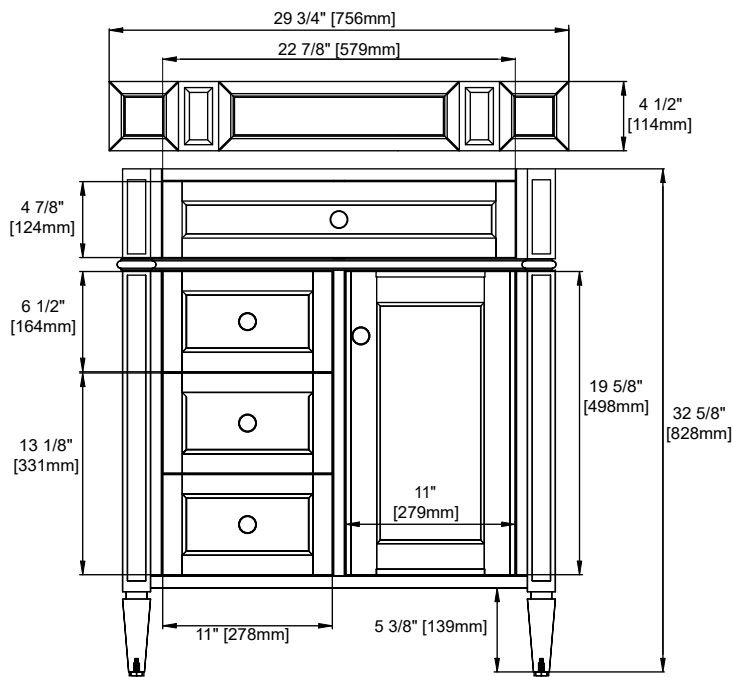

30" VANITY

VANITIES

Bright White

Features and Materials

Solids: Yellow Poplar
Panels: Plywood
Installation Type: Floor Standing
Number of Doors: One
Number of Drawers: Two
Number of Tip Outs: One
Wooden Backsplash
Bamboo Storage Tray
Drawer Box Material and Construction: 12mm Plywood/English Dovetail
Joinery Hardware Material and Finish: Zinc Alloy in Satin Nickel Color
Full Extension, Soft Close Glides
European Soft Close Hinges
Aluminum Laminate Drawer Liners
Vanity Top Included: NO, Optional 3cm Tops Available with Sinks
Number of Basins: One -included with optional 3cm top
Fits Drain Hole Size: 1-3/4"
Overflow: Front facing
Assembly Required: Installation of optional 3cm top with sink
Adjustable levelers

Dimension

Width: 28-3/8"
Depth: 22-7/8"
Height: 32-5/8"
Rough-In Height: 21-1/2"

30" VANITY

VANITIES

Top View

Knob

Front View

Bamboo Drawer Organizer

All dimensions are nominal

30" VANITY

VANITIES

Side View

Back View

All dimensions are nominal