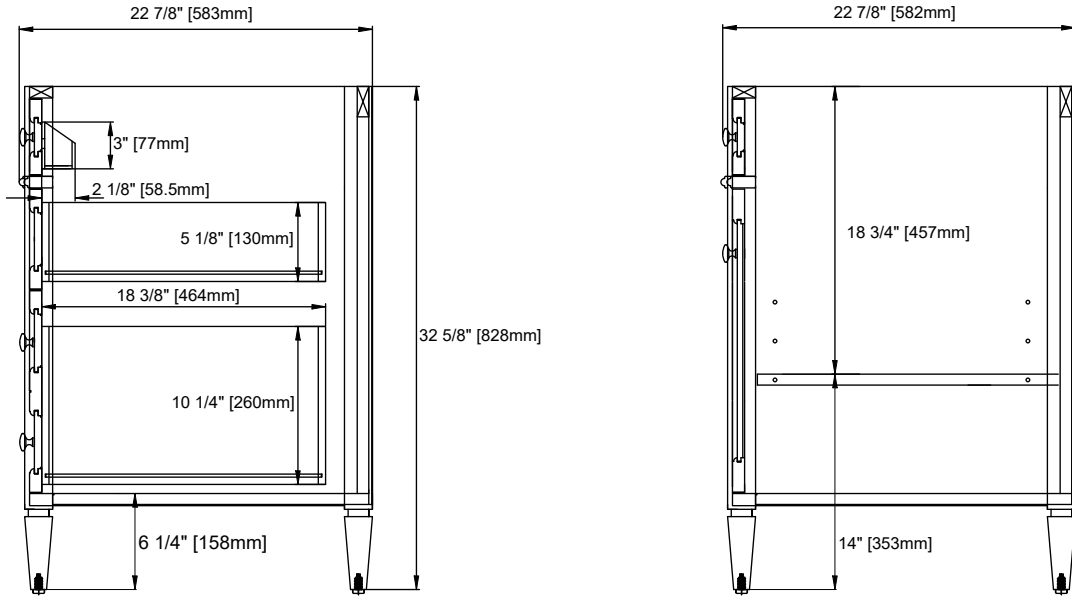

30" VANITY

VANITIES

Bright White

Features and Materials

Solids: Yellow Poplar
Panels: Plywood
Installation Type: Floor Standing
Number of Doors: One
Number of Drawers: Two
Number of Tip Outs: One
Wooden Backsplash
Bamboo Storage Tray
Drawer Box Material and Construction: 12mm Plywood/English Dovetail
Joinery Hardware Material and Finish: Zinc Alloy in Satin Nickel Color
Full Extension, Soft Close Glides
European Soft Close Hinges
Aluminum Laminate Drawer Liners
Vanity Top Included: NO, Optional 3cm Tops Available with Sinks
Number of Basins: One -included with optional 3cm top
Fits Drain Hole Size: 1-3/4"
Overflow: Front facing
Assembly Required: Installation of optional 3cm top with sink
Adjustable levelers

Dimension

Width: 28-3/8"
Depth: 22-7/8"
Height: 32-5/8"
Rough-In Height: 21-1/2"

30" VANITY

VANITIES

Top View

Knob

Front View

Bamboo Drawer Organizer

All dimensions are nominal

30" VANITY

VANITIES

Side View

Back View

All dimensions are nominal