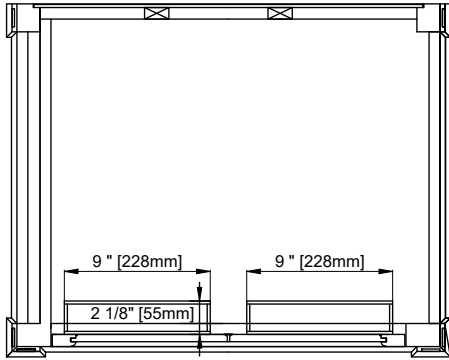

30" VANITY

VANITIES

Bright White

Features and Materials

Solids: Yellow Poplar
Panels: Plywood
Installation Type: Floor Standing
Number of Doors: One
Number of Drawers: Two
Number of Tip Outs: One
Wooden Backsplash
Bamboo Storage Tray
Drawer Box Material and Construction: 12mm Plywood/English Dovetail
Joinery Hardware Material and Finish: Zinc Alloy in Satin Nickel Color
Full Extension, Soft Close Glides
European Soft Close Hinges
Aluminum Laminate Drawer Liners
Vanity Top Included: NO, Optional 3cm Tops Available with Sinks
Number of Basins: One -included with optional 3cm top
Fits Drain Hole Size: 1-3/4"
Overflow: Front facing
Assembly Required: Installation of optional 3cm top with sink
Adjustable levelers

Dimension

Width: 28-3/8"
Depth: 22-7/8"
Height: 32-5/8"
Rough-In Height: 21-1/2"

30" VANITY

VANITIES

Top View

Knob

Front View

Bamboo Drawer Organizer

All dimensions are nominal

30" VANITY

VANITIES

Side View

Back View

All dimensions are nominal