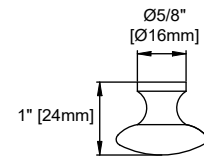

30" VANITY

VANITIES

Bright White

Features and Materials

Solids: Yellow Poplar
Panels: Plywood
Installation Type: Floor Standing
Number of Doors: One
Number of Drawers: Two
Number of Tip Outs: One
Wooden Backsplash
Bamboo Storage Tray
Drawer Box Material and Construction: 12mm Plywood/English Dovetail
Joinery Hardware Material and Finish: Zinc Alloy in Satin Nickel Color
Full Extension, Soft Close Glides
European Soft Close Hinges
Aluminum Laminate Drawer Liners
Vanity Top Included: NO, Optional 3cm Tops Available with Sinks
Number of Basins: One -included with optional 3cm top
Fits Drain Hole Size: 1-3/4"
Overflow: Front facing
Assembly Required: Installation of optional 3cm top with sink
Adjustable levelers

Dimension

Width: 28-3/8"
Depth: 22-7/8"
Height: 32-5/8"
Rough-In Height: 21-1/2"

30" VANITY

VANITIES

Top View

Knob

Front View

Bamboo Drawer Organizer

All dimensions are nominal

30" VANITY

VANITIES

Side View

Back View

All dimensions are nominal