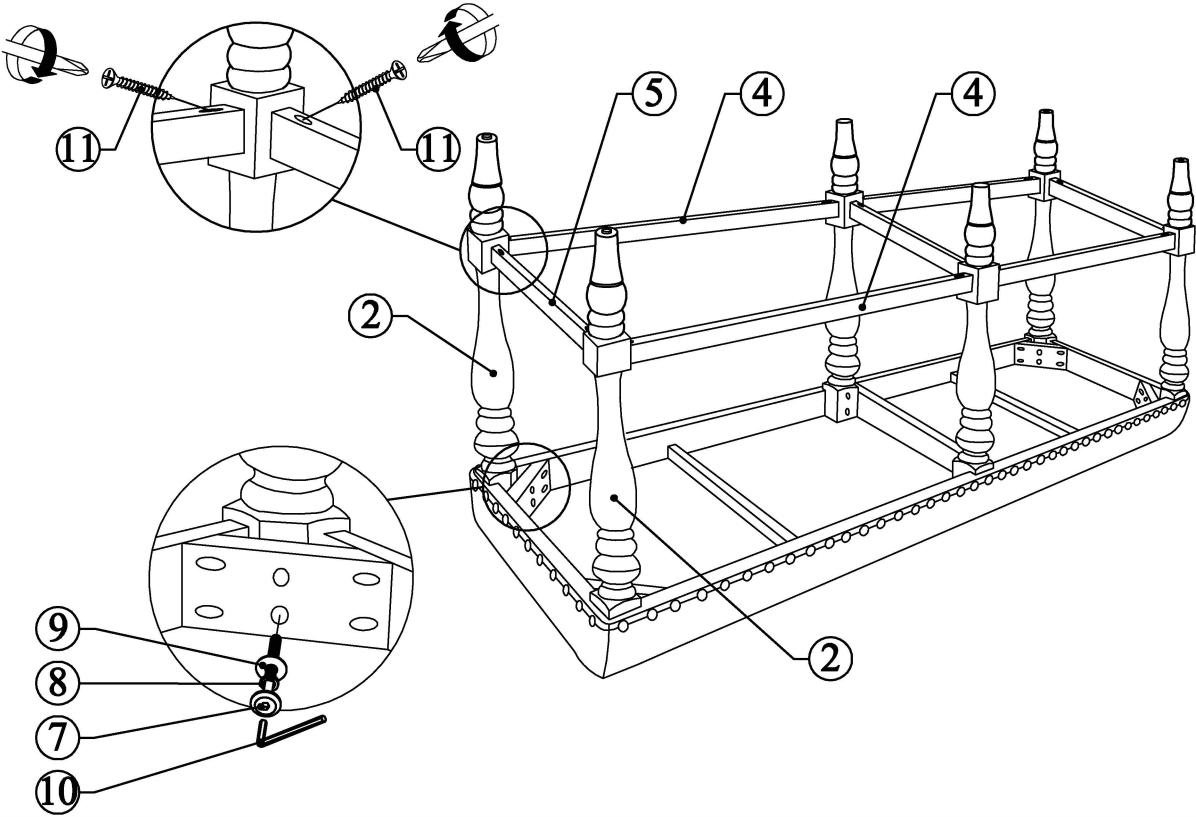

ASSEMBLY INSTRUCTIONS

ASSEMBLY INSTRUCTIONS

Parts List

- 1. SEAT**
1 piece

- 2. SIDE LEG**
4 pieces

- 3. CENTER LEG**
2 pieces

- 4. LONG STRETCHER (L/R)**
4 pieces

- 5. SHORT STRETCHER**
3 pieces

Hardware List

- 6. JCBC BOLT M6 X 45mm**
2 pieces

- 7. JCBC BOLT M6 X 60mm**
12 pieces

- 8. SPRING WASHER**
14 pieces

- 9. FLAT WASHER**
14 pieces

- 10. ALLEN KEY M4**
1 piece

- 11. CSK SCREW M4 X 38mm**
14 pieces

ASSEMBLY INSTRUCTIONS

STEP 1

STEP 2

ASSEMBLY INSTRUCTIONS

STEP 3

STEP 4