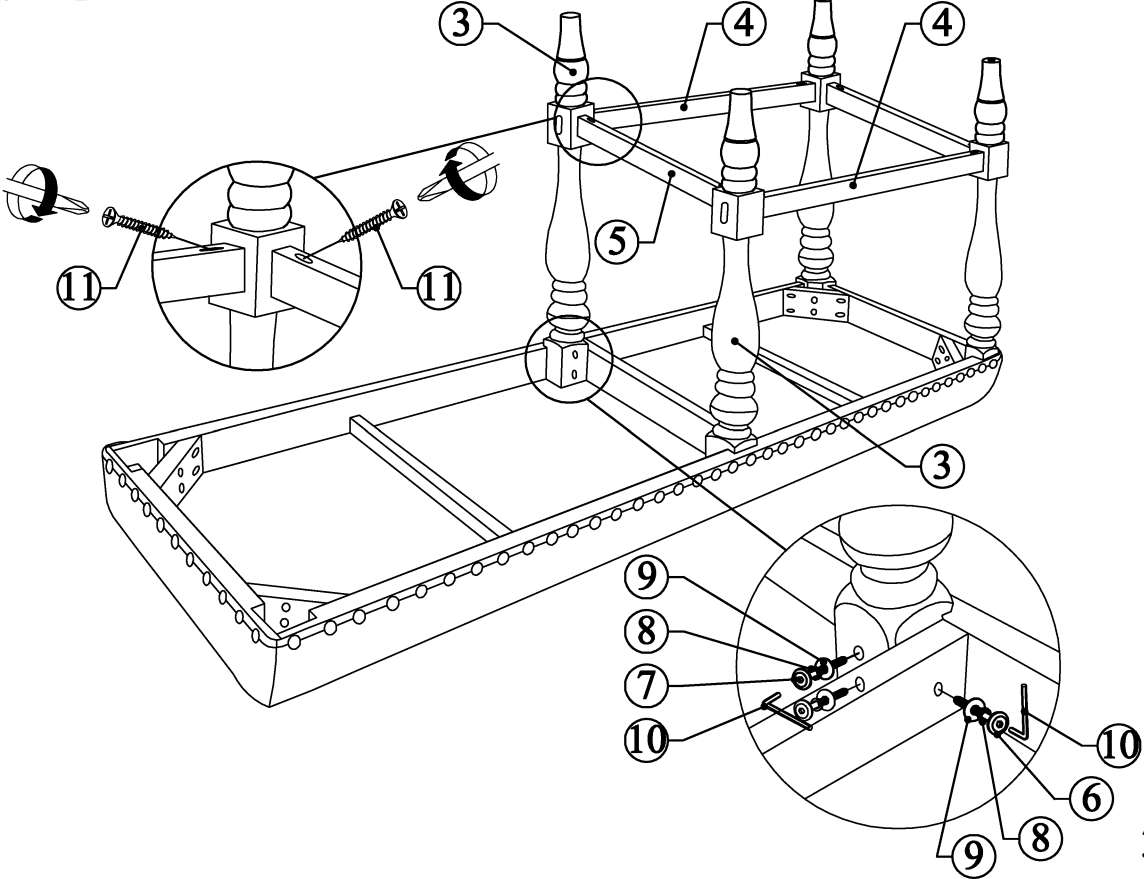

ASSEMBLY INSTRUCTIONS

ASSEMBLY INSTRUCTIONS

Parts List

- 1. SEAT**
1 piece

- 2. SIDE LEG**
4 pieces

- 3. CENTER LEG**
2 pieces

- 4. LONG STRETCHER (L/R)**
4 pieces

- 5. SHORT STRETCHER**
3 pieces

Hardware List

- 6. JCBC BOLT M6 X 45mm**
2 pieces

- 7. JCBC BOLT M6 X 60mm**
12 pieces

- 8. SPRING WASHER**
14 pieces

- 9. FLAT WASHER**
14 pieces

- 10. ALLEN KEY M4**
1 piece

- 11. CSK SCREW M4 X 38mm**
14 pieces

ASSEMBLY INSTRUCTIONS

STEP 1

STEP 2

ASSEMBLY INSTRUCTIONS

STEP 3

STEP 4