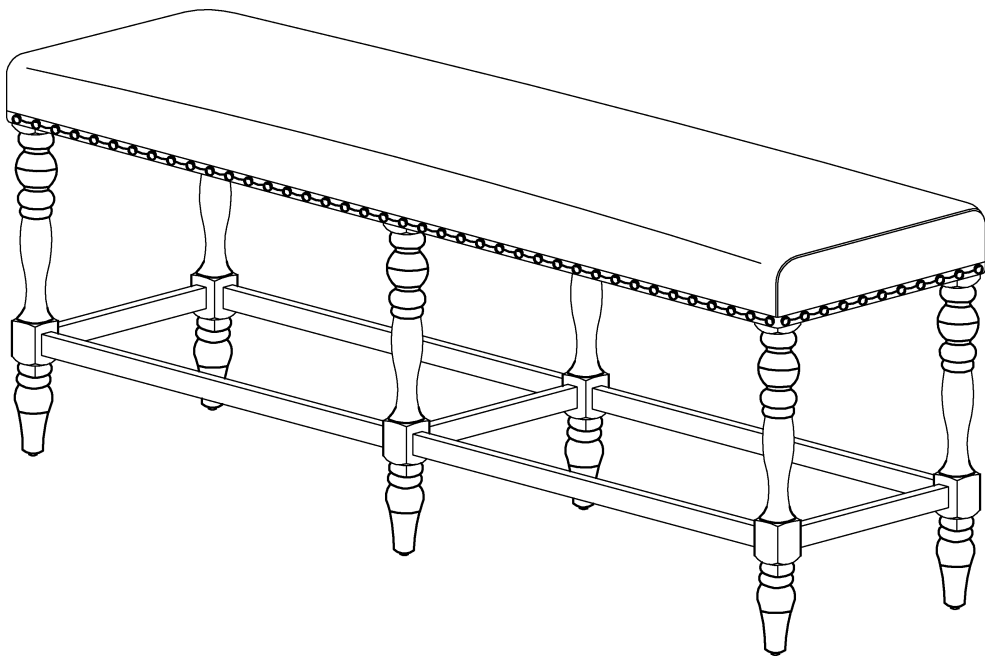

ASSEMBLY INSTRUCTIONS

ASSEMBLY INSTRUCTIONS

Parts List

- 1. SEAT**
1 piece

- 2. SIDE LEG**
4 pieces

- 3. CENTER LEG**
2 pieces

- 4. LONG STRETCHER (L/R)**
4 pieces

- 5. SHORT STRETCHER**
3 pieces

Hardware List

- 6. JCBC BOLT M6 X 45mm**
2 pieces

- 7. JCBC BOLT M6 X 60mm**
12 pieces

- 8. SPRING WASHER**
14 pieces

- 9. FLAT WASHER**
14 pieces

- 10. ALLEN KEY M4**
1 piece

- 11. CSK SCREW M4 X 38mm**
14 pieces