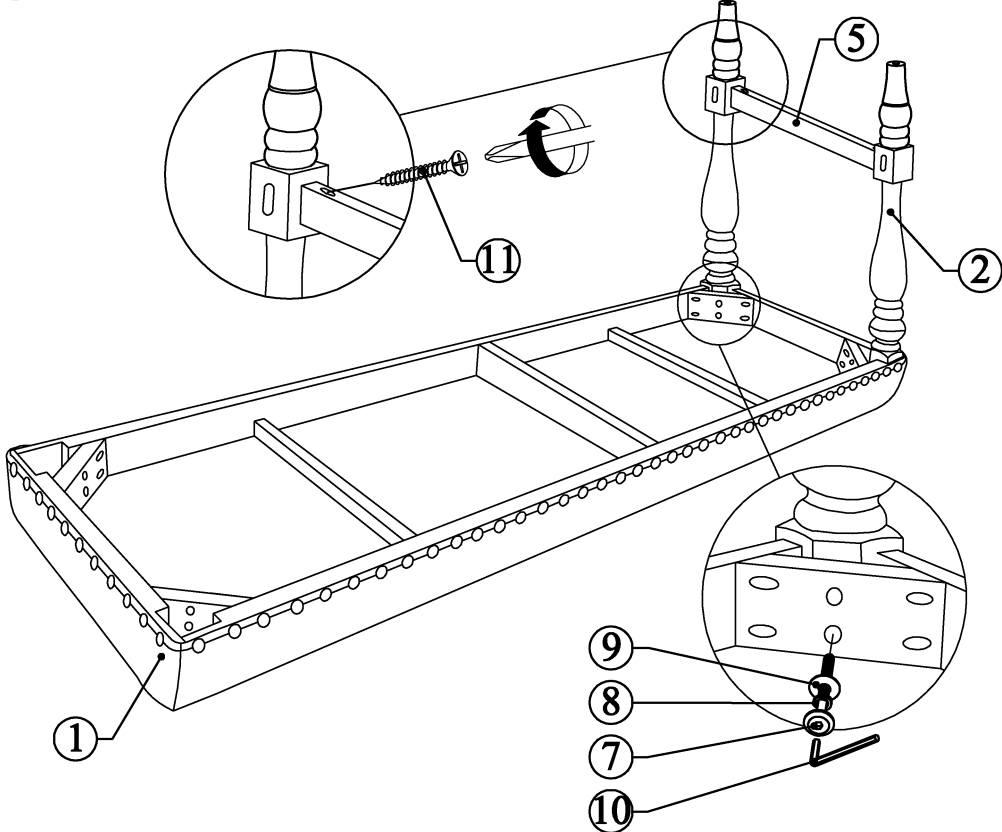

ASSEMBLY INSTRUCTIONS

ASSEMBLY INSTRUCTIONS

Parts List

- 1. SEAT**
1 piece

- 2. SIDE LEG**
4 pieces

- 3. CENTER LEG**
2 pieces

- 4. LONG STRETCHER (L/R)**
4 pieces

- 5. SHORT STRETCHER**
3 pieces

Hardware List

- 6. JCBC BOLT M6 X 45mm**
2 pieces

- 7. JCBC BOLT M6 X 60mm**
12 pieces

- 8. SPRING WASHER**
14 pieces

- 9. FLAT WASHER**
14 pieces

- 10. ALLEN KEY M4**
1 piece

- 11. CSK SCREW M4 X 38mm**
14 pieces

ASSEMBLY INSTRUCTIONS

STEP 1

STEP 2

ASSEMBLY INSTRUCTIONS

STEP 3

STEP 4