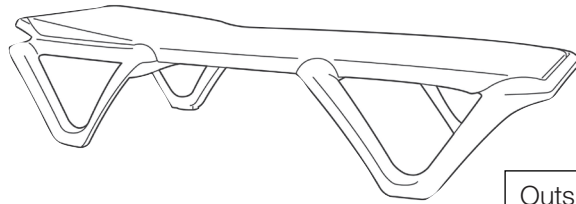

View Product

Lays Flat!

Nautical Pro Adjustable Sling Chaise

Outside Length:	78.0"
Outside Width:	28.9"
Bed Height:	14.8"
Unit Weight:	32.0 lbs

Product Specifications

Product Description	Reference Number	Color	UPC Code 014306	Pack Weight Each (lbs.)	Master Pack	Master Pack Volume (cu. ft)
Nautical Pro Adjustable Sling Chaise	99901004	Blue/White Frame	929125	35.00	12	94.35
	US891104	Blue/White Frame	929125	44.00	2	40.44
	99904004	Khaki/White Frame	929897	35.00	12	94.35
	US894004	Khaki/White Frame	929897	44.00	2	40.44
	99902137	Khaki/Bronze Frame	929125	35.00	12	94.35
	US892137	Khaki/Bronze Frame	929125	44.00	2	40.44
	99901102	Espresso/Charcoal Frame	932675	35.00	12	94.35
	US891102	Espresso/Charcoal Frame	932675	44.00	2	40.44
	99901763	Ash/Dove Gray	932682	35.00	12	94.35
	US891763	Ash/Dove Gray	932682	44.00	2	40.44