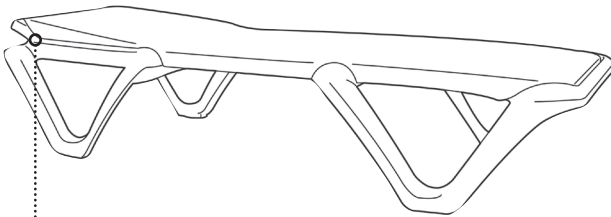

Nautical Pro Adjustable Sling Chaise

Spare Parts

Sling Cord USSP0132 through USSP0254

Bernat USSP0305 & USSP0306

Reference	Description
USSP0305	BERNAT NAUTICAL PRO BRONZE
USSP0306	BERNAT NAUTICAL PRO WHITE
USSP0132	SLING CHAISE CORD BLUE
USSP0133	SLING CHAISE CORD HUNTER GREEN
USSP0134	SLING CHAISE CORD TEAL
USSP0135	SLING CORD MAR/NAT/CAT TAUPE
USSP0136	SLING CHAISE CORD NAVY BLUE
USSP0137	SLING CHAISE CORD YELLOW
USSP0138	SLING CORD MAR/NAT/CAT WHITE
USSP0170	SLING CHAISE CORD AQUA
USSP0171	SLING CHAISE CORD KHAKI
USSP0250	SLING CHAISE CORD ESPRESSO
USSP0251	SLING CHAISE CORD SPA BLUE
USSP0252	SLING CHAISE CORD FERN GREEN
USSP0253	SLING CHAISE CORD TURQUOISE
USSP0254	SLING CHAISE CORD BROWN/TAUPE