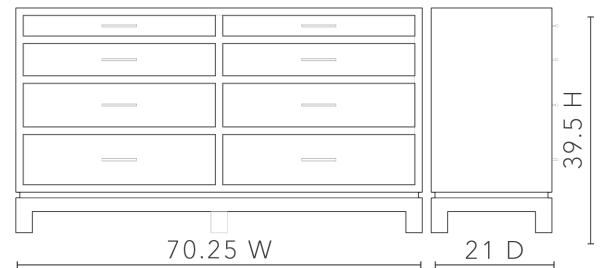

Florence Extra Large 8-Drawer, Selvage Blue

FNC-250-5138-894

- 70.25W x 21D x 39.5H
- Clear Lacquered Grasscloth
- Satin Bronze Finished Cast Metal
- Finished Back, Soft Close Undermount Glides

Sand
White