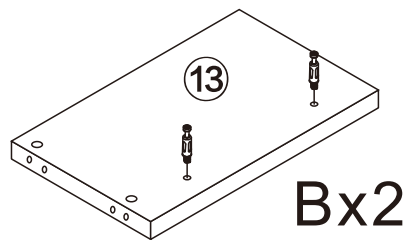

1

B	92PCS
6*28mm