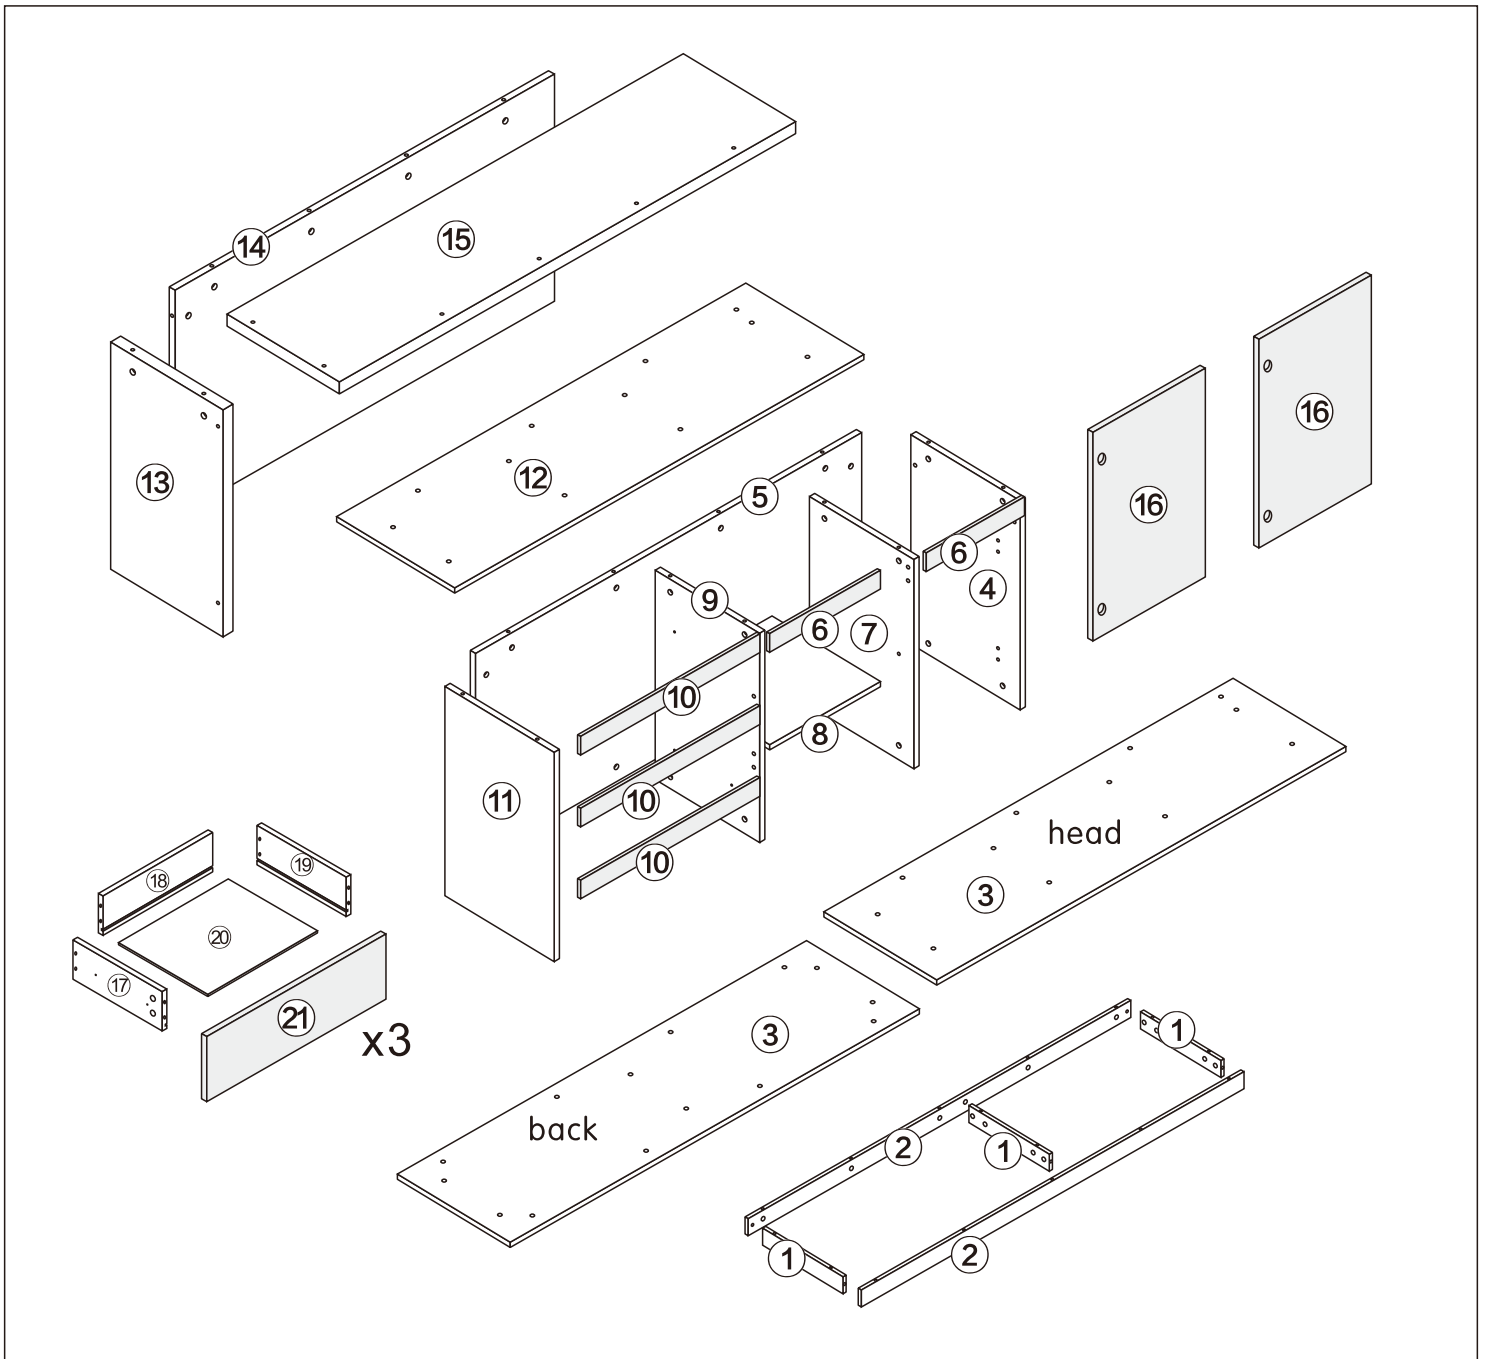

Multi Function Desk

Left and right interchangeability

Installation Instructions

Notes: Don't tighten screws completely at first, just in case parts were assembled wrongly and need disassemble. Tighten screws at last when all parts are put together.

Disassembly and installation of accessories

A 92PCS  15*10mm	B 92PCS  6*28mm	C 36PCS  3.5*14mm	D 3PCS  Three-section Rail	E 12PCS  3.5*40mm	F 4PCS 	G 12PCS  φ 15mm	 Tools Recommended
H 2PCS  8*30mm	I 16PCS  4*12mm						

<p>1</p>  <p>3PCS</p>	<p>2</p>  <p>2PCS</p>
<p>3</p>  <p>1PCS</p>	<p>4</p>  <p>1PCS</p>
<p>5</p>  <p>1PCS</p>	<p>6</p>  <p>2PCS</p>
<p>7</p>  <p>1PCS</p>	<p>8</p>  <p>1PCS</p>
<p>9</p>  <p>1PCS</p>	<p>10</p>  <p>3PCS</p>

Ax12

x3

A	12PCS	E	12PCS
			
15*10mm		3.5*40mm	

15

Cx2

Cx2

x3

C	12PCS	D ₂	6PCS
			
3.5*14mm		Three-section Rail	