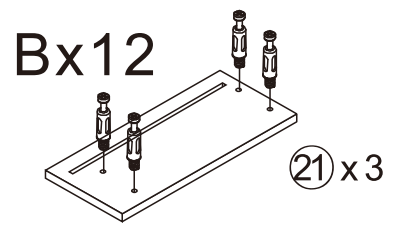

1

B	92PCS
6*28mm