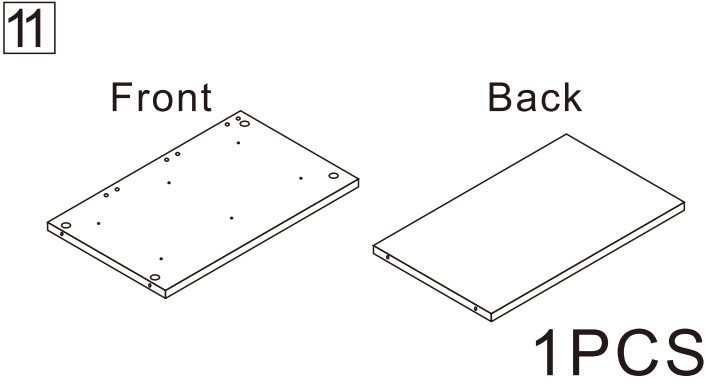

Multi Function Desk

Left and right interchangeability

Installation Instructions

Notes: Don't tighten screws completely at first, just in case parts were assembled wrongly and need disassemble. Tighten screws at last when all parts are put together.

Disassembly and installation of accessories

A 92PCS  15*10mm	B 92PCS  6*28mm	C 36PCS  3.5*14mm	D 3PCS  Three-section Rail	E 12PCS  3.5*40mm	F 4PCS 	G 12PCS  φ 15mm	 Tools Recommended
H 2PCS  8*30mm	I 16PCS  4*12mm						

<p>1</p>  <p>3PCS</p>	<p>2</p>  <p>2PCS</p>
<p>3</p>  <p>1PCS</p>	<p>4</p>  <p>1PCS</p>
<p>5</p>  <p>1PCS</p>	<p>6</p>  <p>2PCS</p>
<p>7</p>  <p>1PCS</p>	<p>8</p>  <p>1PCS</p>
<p>9</p>  <p>1PCS</p>	<p>10</p>  <p>3PCS</p>