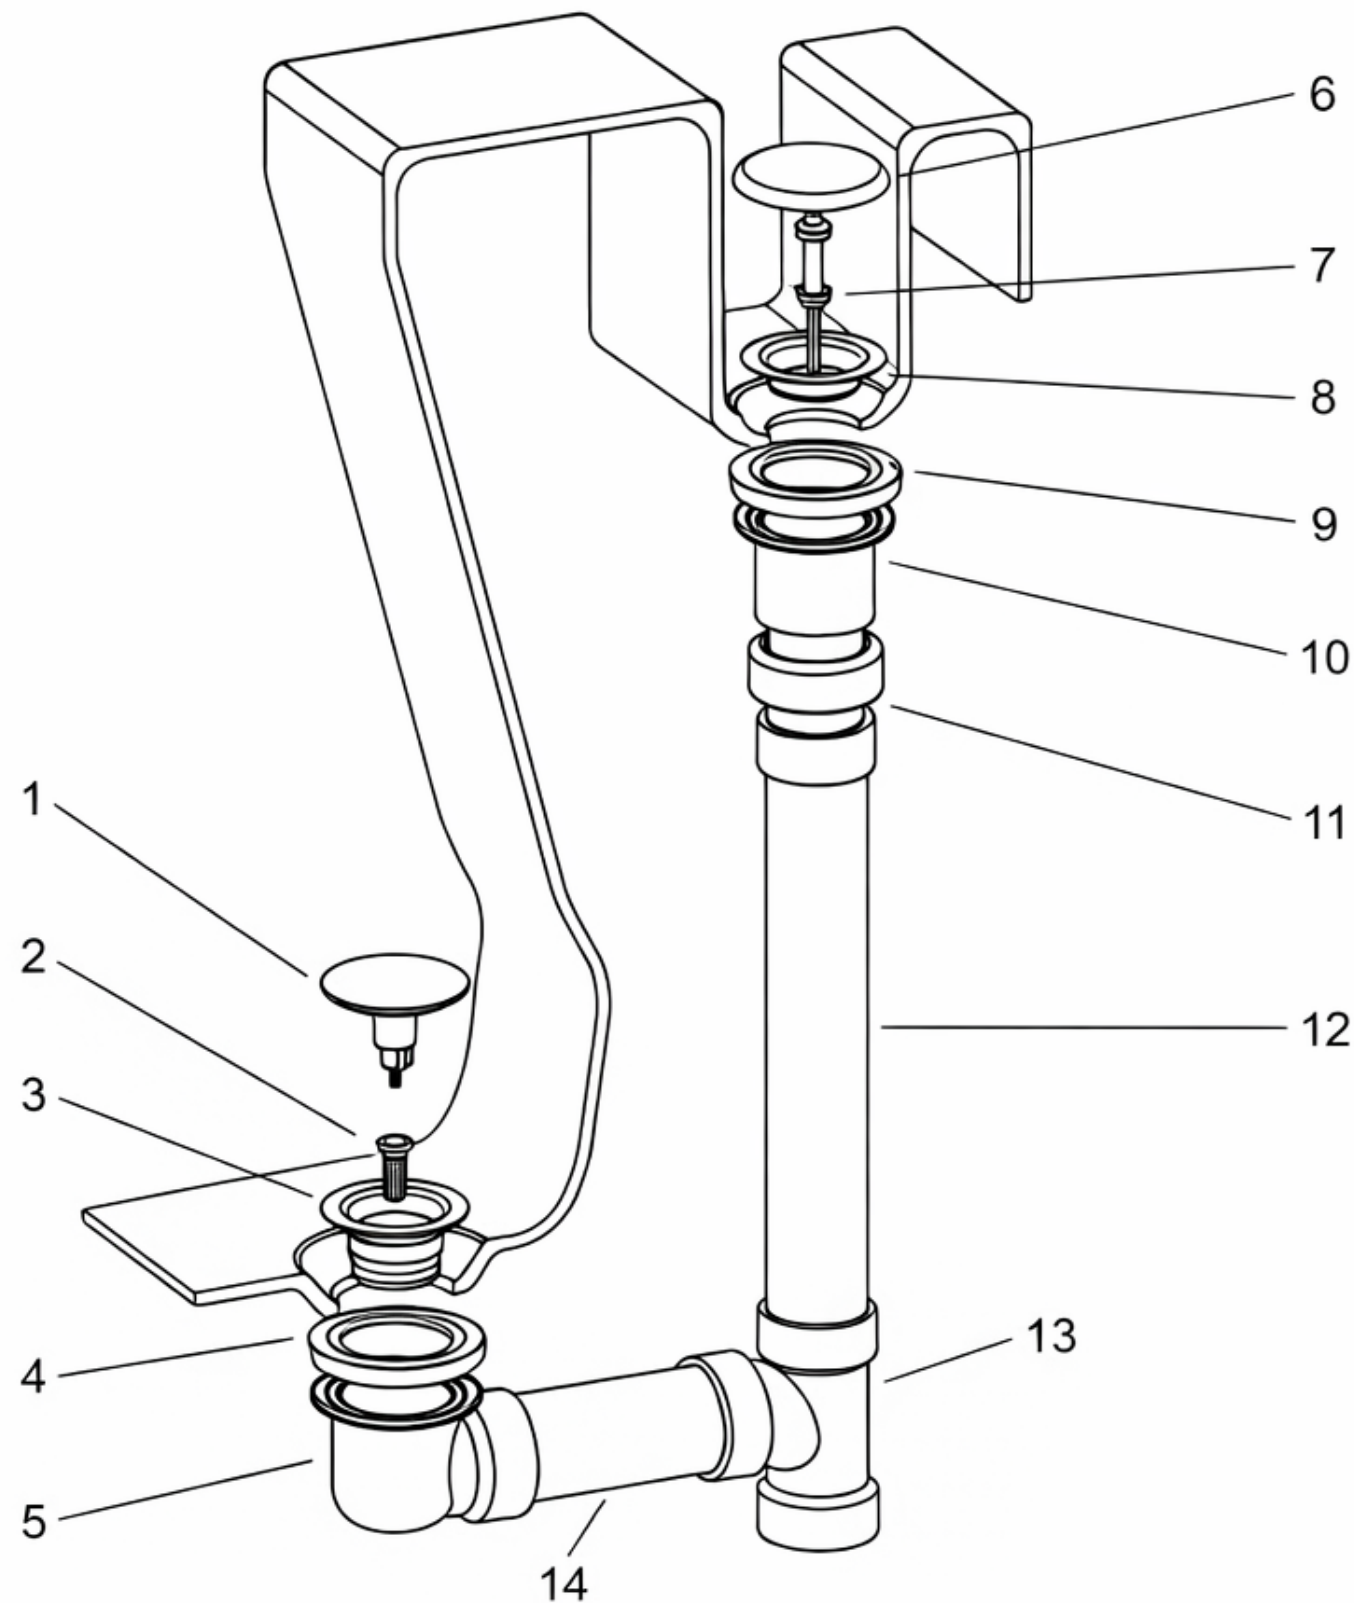

MANUAL INSTALLATION

OVERFLOW

1	Clicker Plug assembly (fixed plug)
2	Waste ferrule (Fixed plug)
3	Waste flange
4	Waste seal
5	Waste body
6	Overflow cover
7	Overflow ferrule
7	Overflow ferrule
8	Overflow flange
9	Overflow seal
10	Overflow body
11	Overflow flexible coupling
12	ABS pipe 316mm
13	Swept tee
14	ABS pipe 135mm
14	ABS pipe 135mm

MANUAL INSTALLATION

OVERFLOW