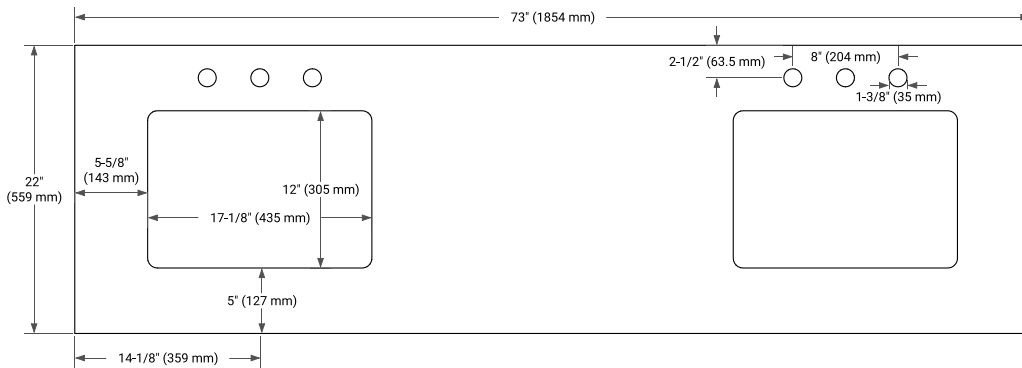

73" DOUBLE RECTANGLE SINK COUNTERTOP WITH 1.5" THICKNESS

OVERALL DIMENSIONS

73" W x 22" D x 1.5" H

COUNTERTOP OPTIONS

FEATURES

- Solid countertop with mitered edges & seams
- Undermount white rectangular sink
- Pre-drilled for 8" widespread faucet

INCLUDED

- Countertop
- Matching Backsplash
- Rectangle Sinks

COUNTERTOP PLAN VIEW