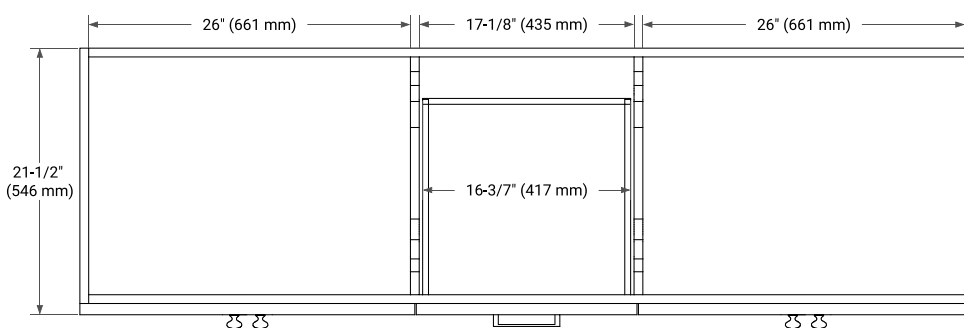

72" DOUBLE SINK BASE CABINET

BASE CABINET DIMENSIONS

72" W x 21.5" D x 34.5" H

FEATURES

- Solid wood frame & plywood panels
- Dovetail drawers and joints
- Soft closing doors & drawers

HARDWARE FINISHES*

Brushed Nickel   Satin Brass   Matte Black   Polished Chrome

Hardware comes preinstalled with the illustrated option. Other finishes are available on our online store if you prefer a different one.

AVAILABLE COLORS

White   Grey   Midnight Blue   Black

FRONT VIEW

SIDE VIEW

PLAN VIEW