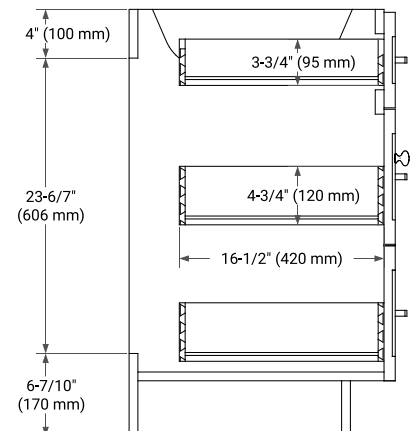

72" DOUBLE SINK BASE CABINET

BASE CABINET DIMENSIONS

72" W x 21.5" D x 34.5" H

FEATURES

- Solid wood frame & plywood panels
- Dovetail drawers and joints
- Soft closing doors & drawers

HARDWARE FINISHES*

Brushed Nickel   Satin Brass   Matte Black   Polished Chrome

Hardware comes preinstalled with the illustrated option. Other finishes are available on our online store if you prefer a different one.

AVAILABLE COLORS

White   Grey   Midnight Blue   Black

FRONT VIEW

SIDE VIEW

PLAN VIEW