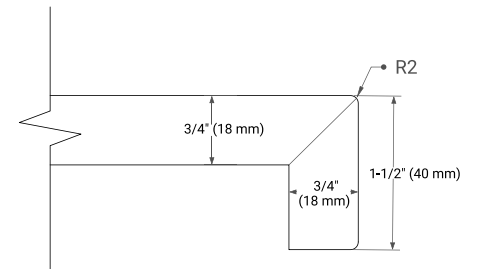

EDGE SIDE VIEW