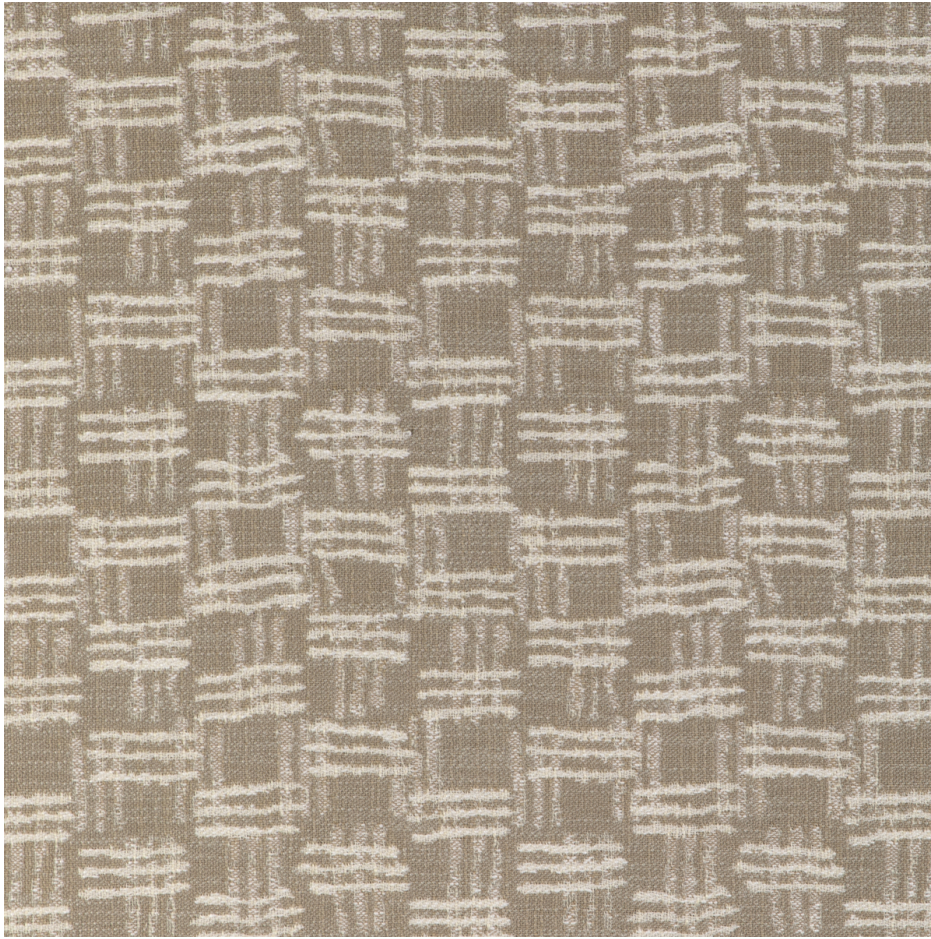

**Cross Waves - Sand**

SKU: 36928.16.0

kravet

SKU: **36928.16.0**

Repeat UOM: **in in (0 cm)**

Horizontal Repeat: **6.6 in (16.76 cm)**

Type: **Indoor / Outdoor**

Railroaded: **No**

Width: **52.5 in (133.35 cm)**

Vertical Repeat: **6.5 in (16.51 cm)**

Brand: **Kravet Couture**

Finish: **Softened**

End Use: **Upholstery**

Composition: **Post Consumer Recycled Polyester - 100%**