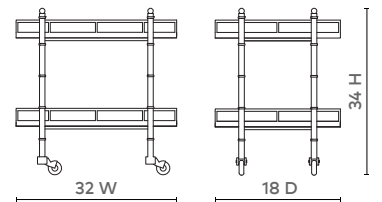

NORMANDY BAR CART - GOLD

NOR-325-808-TB

- 32w x 18d x 34h
- Gold Leafed Metal
- Clear Mirror Tray Bottoms

GOLD