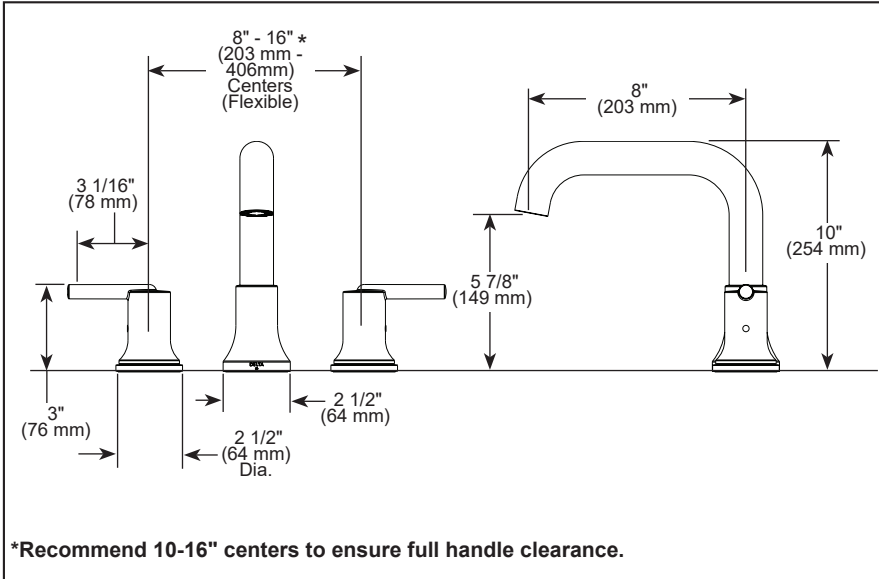

see what Delta can do™

ROMAN TUB/WHIRLPOOL FAUCET TRIM

- Trinsic® Collection
- Three Hole Installation

▲ Designate Proper Finish Suffix

STANDARD SPECIFICATIONS:

- Trim only for two handle Roman Tub faucet for concealed mounting
 - Temperature and volume controlled with handles
 - Red/blue indicator markings
 - Rough-In kit must also be ordered to complete installation
 - R2700 or R2707 for three hole
 - RP23601 for three hole 10" fixed installation
- There are separate specification sheets on each rough-in kit if more details are required