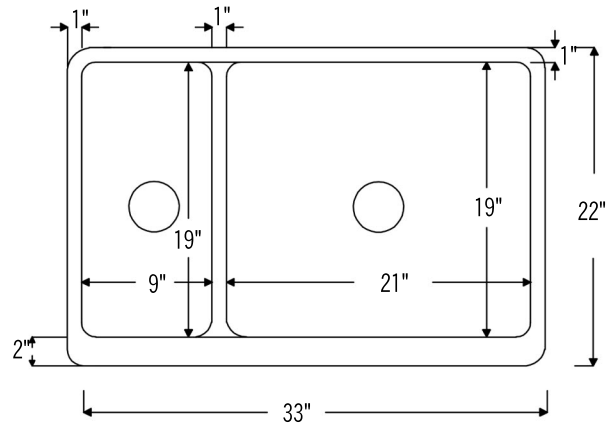

**PACKAGE INCLUDES THE FOLLOWING ITEMS:**

- \* 33" Hammered Copper Kitchen Apron 30/70 Double Basin Sink with Short 5" Divider (Model# KA30DB33229-SD5)
- \* 3.5" Garbage Disposal Drain w/ Basket / ORB Finish (Model# D-130ORB)
- \* 3.5" Kitchen Basket Strainer Drain / ORB Finish (Model# D 132ORB)
- \* Oil Rubbed Bronze Installation Silicone (Model# C900-ORB)
- \* Copper Sink Wax (Model# W900-WAX)

\* ORB: Oil Rubbed Bronze

**SINK DETAILS (Model# KA30DB33229-SD5)**

- \* 33" Hammered Copper Kitchen Apron 30/70 Double Basin Sink with Short 5" Divider
- \* Color: Oil Rubbed Bronze | Living Copper
- \* Outer Dimension: 33" x 22" x 9"
- \* Inner Dimension: L: 9" x 19" x 9" | R: 21" x 19" x 9"
- \* Rim: Back, Left, Right - 1" / Apron Front - 2"
- \* Drain Opening: 3.5" Standard
- \* Material Gauge: 14
- \* CODE / STANDARD COMPLIANCE: IAPMO / cUPC LISTED

### DRAIN #1 DETAILS (Model# D-130ORB)

- \* 3.5" Deluxe Garbage Disposal Drain w/ Basket
- \* Color: Oil Rubbed Bronze
- \* Outer Dimension: 4.5" x 2.25"
- \* Inner Dimension: 3.5"
- \* Installation Type: Insinkerator Brand Compatible
- \* Material: Brass
- \* Prop 65 Compliant

### SILICONE DETAILS (Model# C900-ORB)

- \* Neutral Cure Installation Silicone
- \* Size: 4.7 OZ
- \* Matches a Variety of Different Styled Sinks and Drains