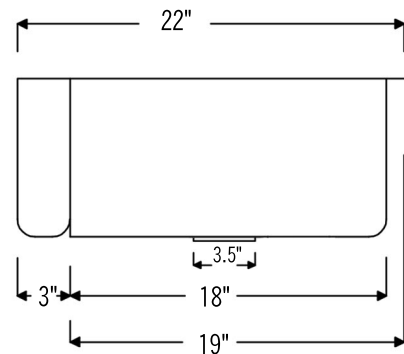

**PACKAGE INCLUDES THE FOLLOWING ITEMS:**

- \* 33" Hammered Copper Kitchen Apron 30/70 Double Basin Sink with Short 5" Divider (Model# KA30DB33229-SD5)
- \* 3.5" Garbage Disposal Drain w/ Basket / ORB Finish (Model# D-130ORB)
- \* 3.5" Kitchen Basket Strainer Drain / ORB Finish (Model# D 132ORB)
- \* Oil Rubbed Bronze Installation Silicone (Model# C900-ORB)
- \* Copper Sink Wax (Model# W900-WAX)

\* ORB: Oil Rubbed Bronze

**SINK DETAILS (Model# KA30DB33229-SD5)**

- \* 33" Hammered Copper Kitchen Apron 30/70 Double Basin Sink with Short 5" Divider
- \* Color: Oil Rubbed Bronze | Living Copper
- \* Outer Dimension: 33" x 22" x 9"
- \* Inner Dimension: L: 9" x 19" x 9" | R: 21" x 19" x 9"
- \* Rim: Back, Left, Right - 1" / Apron Front - 2"
- \* Drain Opening: 3.5" Standard
- \* Material Gauge: 14
- \* CODE / STANDARD COMPLIANCE: IAPMO / cUPC LISTED

### SILICONE DETAILS (Model# C900-ORB)

- \* Neutral Cure Installation Silicone
- \* Size: 4.7 OZ
- \* Matches a Variety of Different Styled Sinks and Drains