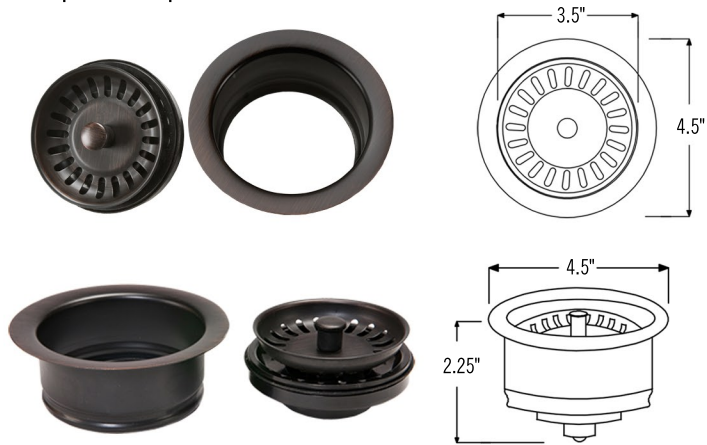

PACKAGE INCLUDES THE FOLLOWING ITEMS:

- 33" Hammered Copper Kitchen Apron 30/70 Double Basin Sink with Short 5" Divider (Model# KA30DB33229-SD5)
- 3.5" Garbage Disposal Drain w/ Basket / ORB Finish (Model# D-130ORB)
- 3.5" Kitchen Basket Strainer Drain / ORB Finish (Model# D-132ORB)
- Oil Rubbed Bronze Installation Silicone (Model# C900-ORB)
- Copper Sink Wax (Model# W900-WAX)

* ORB: Oil Rubbed Bronze

DRAIN #1 DETAILS (Model# D-130ORB)

- 3.5" Deluxe Garbage Disposal Drain w/ Basket
- Color: Oil Rubbed Bronze
- Outer Dimension: 4.5" x 2.25"
- Inner Dimension: 3.5"
- Installation Type: Insinkerator Brand Compatible
- Material: Brass
- Prop 65 Compliant