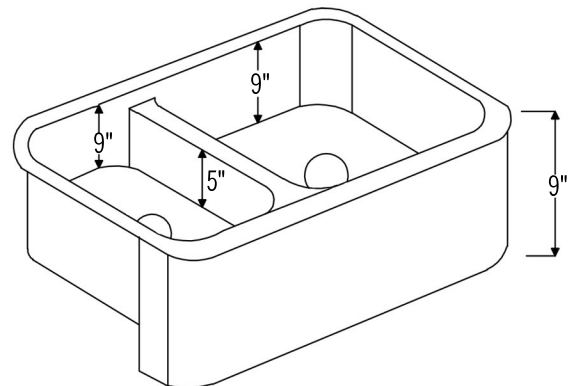

**PACKAGE INCLUDES THE FOLLOWING ITEMS:**

- \* 33" Hammered Copper Kitchen Apron 30/70 Double Basin Sink with Short 5" Divider (Model# KA30DB33229-SD5)
- \* 3.5" Garbage Disposal Drain w/ Basket / ORB Finish (Model# D-130ORB)
- \* 3.5" Kitchen Basket Strainer Drain / ORB Finish (Model# D 132ORB)
- \* Oil Rubbed Bronze Installation Silicone (Model# C900-ORB)
- \* Copper Sink Wax (Model# W900-WAX)

\* ORB: Oil Rubbed Bronze

**SINK DETAILS (Model# KA30DB33229-SD5)**

- \* 33" Hammered Copper Kitchen Apron 30/70 Double Basin Sink with Short 5" Divider
- \* Color: Oil Rubbed Bronze | Living Copper
- \* Outer Dimension: 33" x 22" x 9"
- \* Inner Dimension: L: 9" x 19" x 9" | R: 21" x 19" x 9"
- \* Rim: Back, Left, Right - 1" / Apron Front - 2"
- \* Drain Opening: 3.5" Standard
- \* Material Gauge: 14
- \* CODE / STANDARD COMPLIANCE: IAPMO / cUPC LISTED

### PACKAGE INCLUDES THE FOLLOWING ITEMS:

- \* 33" Hammered Copper Kitchen Apron 30/70 Double Basin Sink with Short 5" Divider (Model# KA30DB33229-SD5)
- \* 3.5" Garbage Disposal Drain w/ Basket / ORB Finish (Model# D-130ORB)
- \* 3.5" Kitchen Basket Strainer Drain / ORB Finish (Model# D-132ORB)
- \* Oil Rubbed Bronze Installation Silicone (Model# C900-ORB)
- \* Copper Sink Wax (Model# W900-WAX)

### SILICONE DETAILS (Model# C900-ORB)

- \* Neutral Cure Installation Silicone
- \* Size: 4.7 OZ
- \* Matches a Variety of Different Styled Sinks and Drains