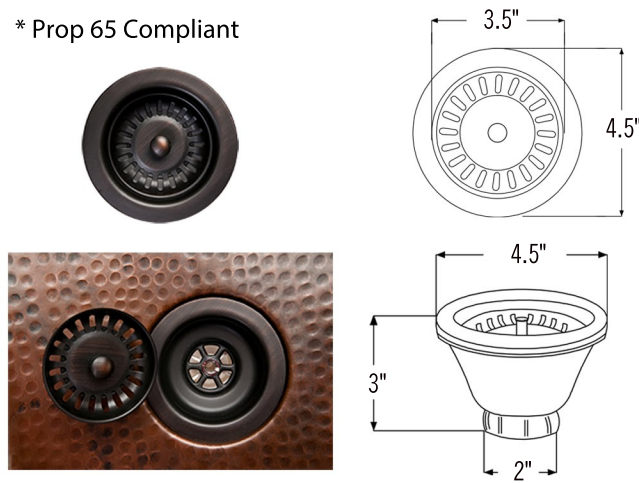

DRAIN #2 DETAILS (Model# D-132ORB)

- 3.5" Kitchen, Prep, Bar Basket Strainer Drain
- Color: Oil Rubbed Bronze
- Outer Dimension: 4.5" x 3"
- Inner Dimension: 3.5"
- Installation Type: Compression
- Material: Brass/PVC
- Prop 65 Compliant