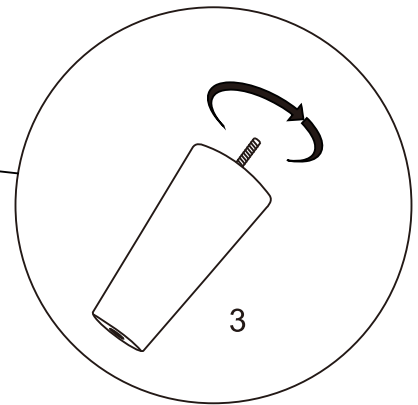

Do not assemble if any of the following Hardware parts missing:

- Part # - Allen Wrench
- Part # - Bolt
- Part # - Washer

2 IMPORTANT ASSEMBLY INFORMATION

Assembly Step If loosening persists, please make sure to tighten all the bolts periodically, or use a thread locker adhesive.

+ Hardware Included

- A ALLEN WRENCH**
Ø5/16 *60MM 1PC

- B BOLT**
M6*25MM 12PCS

- C WASHER**
M6*16MM 12PCS

ASSEMBLY INSTRUCTION

1

2