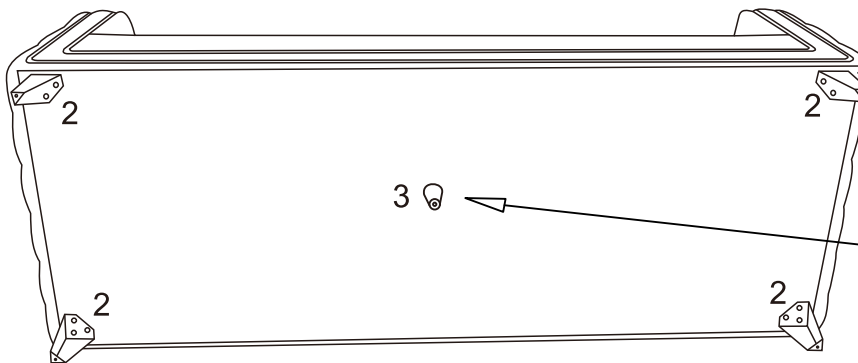

+ Hardware Included

- A ALLEN WRENCH**
Ø5/16 *60MM 1PC

- B BOLT**
M6*25MM 12PCS

- C WASHER**
M6*16MM 12PCS

ASSEMBLY INSTRUCTION

1

2