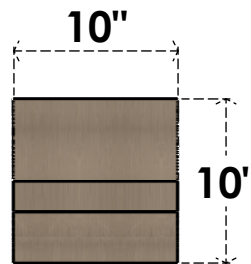

## ITEM NUMBER: CORU10X20X10RIDRCPR

10"W X 20"D X 10"H SERIES 3 WIDE RIDGEWOOD ROUGH CEDAR  
TIMBERTHANE FAUX WOOD CORBEL, PRIMED

**SIDE PROFILE**

**FRONT PROFILE**

**ISOMETRIC**

EKENA MILLWORK  
2300 WEST MAIN ST.  
CLARKSVILLE, TX 75426  
TOLL FREE: 866-607-0453  
WWW.EKENAMILLWORK.COM

### NOTES

1. INSTALLATION TO BE COMPLETED IN ACCORDANCE WITH MANUFACTURER'S SPECIFICATIONS.
2. DRAWING MAY NOT BE TO SCALE
3. THIS DRAWING IS INTENDED FOR DESIGN AND PLANNING PURPOSES ONLY.
4. ALL INFORMATION CONTAINED HEREIN WAS CURRENT AT THE TIME OF DEVELOPMENT BUT MUST BE REVIEWED AND APPROVED BY THE PRODUCT MANUFACTURER TO BE CONSIDERED ACCURATE.
5. TIMBERTHANE ARCHITECTURAL PRODUCTS ARE MADE FROM HIGH DENSITY URETHANE AND COME FACTORY PRIMED