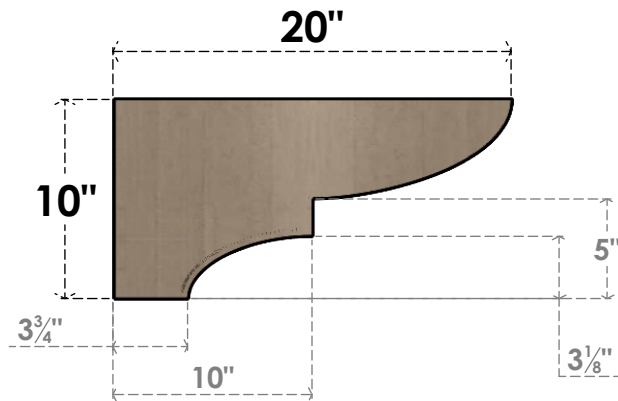

## ITEM NUMBER: CORU10X20X10RIDRCPR

10"W X 20"D X 10"H SERIES 3 WIDE RIDGEWOOD ROUGH CEDAR  
TIMBERTHANE FAUX WOOD CORBEL, PRIMED

**SIDE PROFILE**

**FRONT PROFILE**

**ISOMETRIC**

EKENA MILLWORK  
2300 WEST MAIN ST.  
CLARKSVILLE, TX 75426  
TOLL FREE: 866-607-0453  
WWW.EKENAMILLWORK.COM

### NOTES

1. INSTALLATION TO BE COMPLETED IN ACCORDANCE WITH MANUFACTURER'S SPECIFICATIONS.
2. DRAWING MAY NOT BE TO SCALE
3. THIS DRAWING IS INTENDED FOR DESIGN AND PLANNING PURPOSES ONLY.
4. ALL INFORMATION CONTAINED HEREIN WAS CURRENT AT THE TIME OF DEVELOPMENT BUT MUST BE REVIEWED AND APPROVED BY THE PRODUCT MANUFACTURER TO BE CONSIDERED ACCURATE.
5. TIMBERTHANE ARCHITECTURAL PRODUCTS ARE MADE FROM HIGH DENSITY URETHANE AND COME FACTORY PRIMED