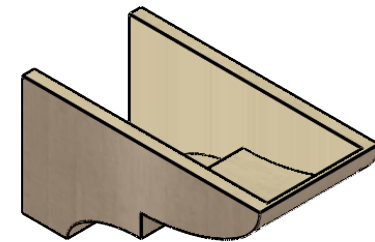

## ITEM NUMBER: CORU10X20X10RIDRCPR

10"W X 20"D X 10"H SERIES 3 WIDE RIDGEWOOD ROUGH CEDAR  
TIMBERTHANE FAUX WOOD CORBEL, PRIMED

**SIDE PROFILE**

**FRONT PROFILE**

**ISOMETRIC**

EKENA MILLWORK  
2300 WEST MAIN ST.  
CLARKSVILLE, TX 75426  
TOLL FREE: 866-607-0453  
WWW.EKENAMILLWORK.COM