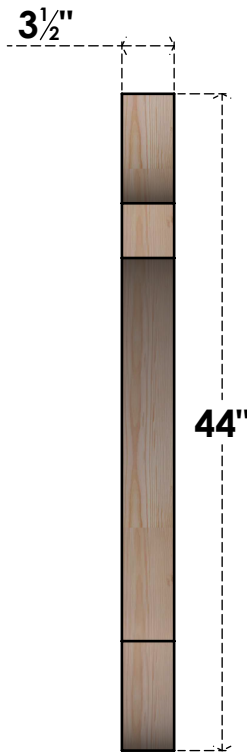

BRC04X44X44OLY00SDF

3 1/2"W X 44"D X 44"H OLYMPIC SMOOTH BRACE, DOUGLAS FIR

SIDE

FRONT

EKENA MILLWORK
 2300 WEST MAIN ST.
 CLARKSVILLE, TX 75426
 TOLL FREE: 866-607-0453
 WWW.EKENAMILLWORK.COM

NOTES

1. INSTALLATION TO BE COMPLETED IN ACCORDANCE WITH MANUFACTURER'S SPECIFICATIONS.
2. DRAWING MAY NOT BE TO SCALE
3. THIS DRAWING IS INTENDED FOR DESIGN AND PLANNING PURPOSES ONLY.
4. ALL INFORMATION CONTAINED HEREIN WAS CURRENT AT THE TIME OF DEVELOPMENT BUT MUST BE REVIEWED AND APPROVED BY THE PRODUCT MANUFACTURER TO BE CONSIDERED ACCURATE.
5. PRODUCTS ARE NOT KILN DRIED. THIS ITEM IS UNIQUE AND WILL CONTAIN THE NATURAL VARIATIONS THAT THE WOOD SPECIES OFFERS. THIS MAY RESULT IN VARIATIONS UP TO 1/4"