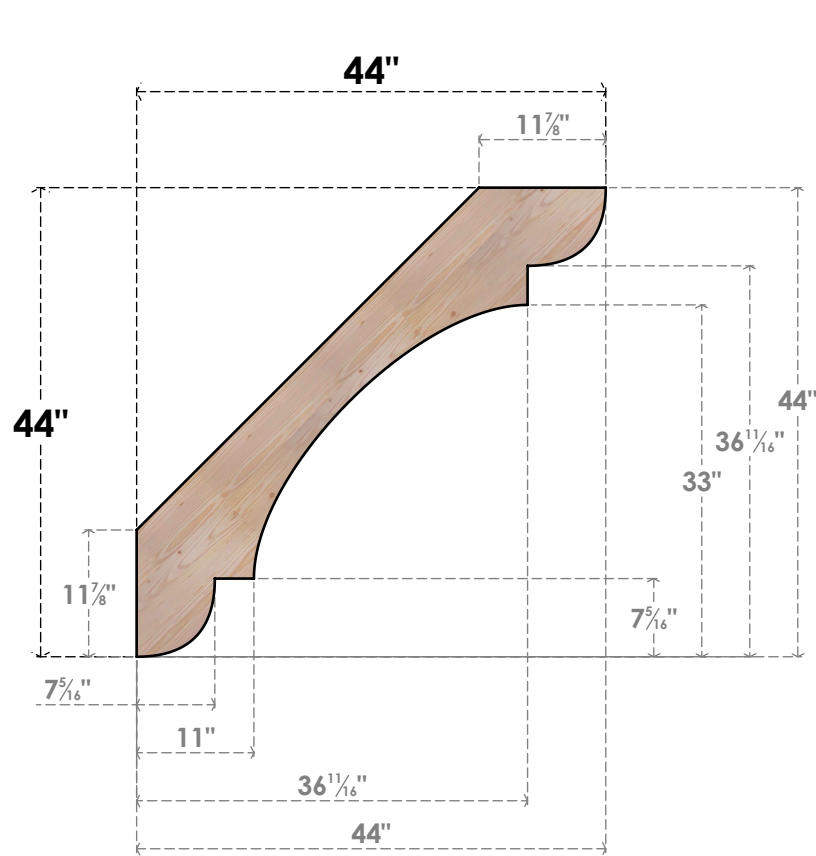

BRC04X44X44OLY00SDF

3 1/2"W X 44"D X 44"H OLYMPIC SMOOTH BRACE, DOUGLAS FIR

SIDE

FRONT

EKENA MILLWORK
 2300 WEST MAIN ST.
 CLARKSVILLE, TX 75426
 TOLL FREE: 866-607-0453
 WWW.EKENAMILLWORK.COM

NOTES

1. INSTALLATION TO BE COMPLETED IN ACCORDANCE WITH MANUFACTURER'S SPECIFICATIONS.
2. DRAWING MAY NOT BE TO SCALE
3. THIS DRAWING IS INTENDED FOR DESIGN AND PLANNING PURPOSES ONLY.
4. ALL INFORMATION CONTAINED HEREIN WAS CURRENT AT THE TIME OF DEVELOPMENT BUT MUST BE REVIEWED AND APPROVED BY THE PRODUCT MANUFACTURER TO BE CONSIDERED ACCURATE.
5. PRODUCTS ARE NOT KILN DRIED. THIS ITEM IS UNIQUE AND WILL CONTAIN THE NATURAL VARIATIONS THAT THE WOOD SPECIES OFFERS. THIS MAY RESULT IN VARIATIONS UP TO 1/4"