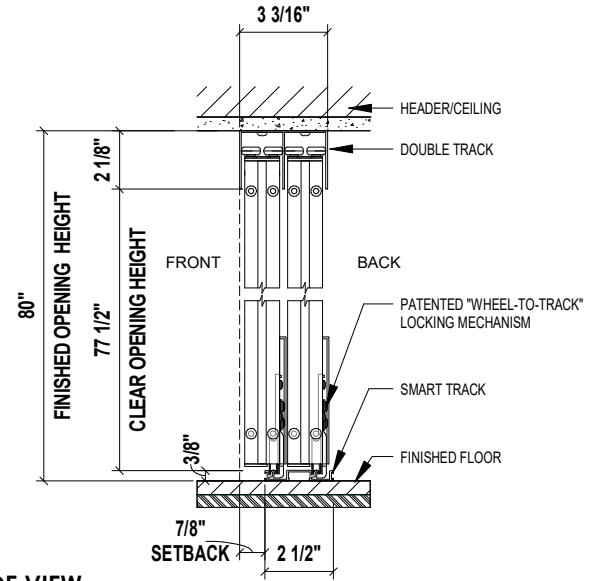

CLOSED POSITION

OPEN POSITION

TOP VIEW

SIDE VIEW

FRONT VIEW

3D VIEW

Aluminum Frame
FTS Frame Size: 1 1/2"

- Finish:
- Black - SD9680FR4BK
 - Charcoal - SD9680FR4CH
 - Silver - SD9680FR4SL
 - Walnut - SD9680FR4WH
 - Wenge - SD9680FR4WN
 - White - SD9680FR4WT

Glass: Frosted

4 - PANEL FROSTED GLASS SLIDING CLOSET DOOR 96" X 80"