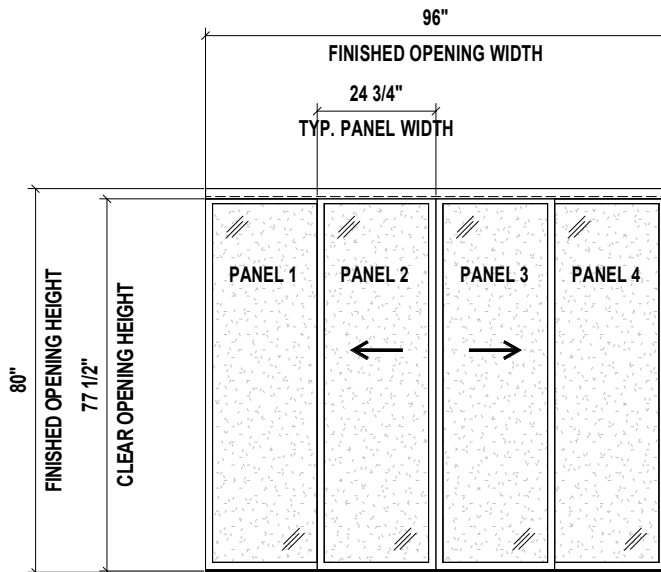

CLOSED POSITION

OPEN POSITION

TOP VIEW

SIDE VIEW

FRONT VIEW

3D VIEW

Aluminum Frame
FTS Frame Size: 1 1/2"

- Finish:
- Black - SD9680FR4BK
 - Charcoal - SD9680FR4CH
 - Silver - SD9680FR4SL
 - Walnut - SD9680FR4WH
 - Wenge - SD9680FR4WN
 - White - SD9680FR4WT

Glass: Frosted

4 - PANEL FROSTED GLASS SLIDING CLOSET DOOR 96" X 80"