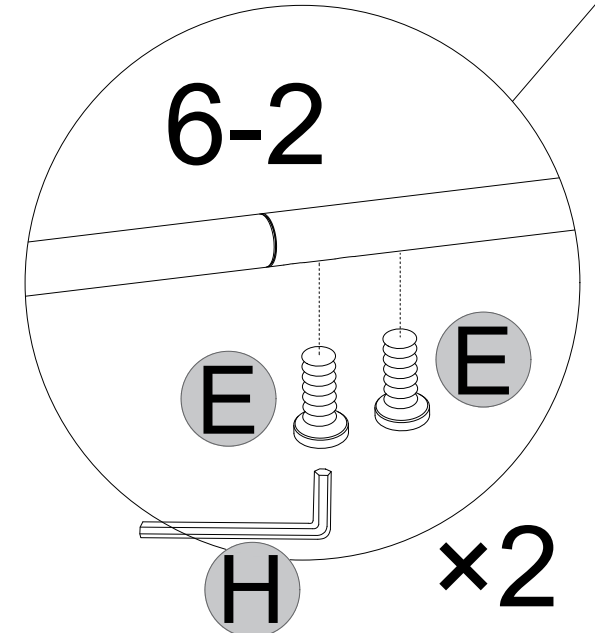

Screws & Tools

A		M8×55mm	4PCS
B		M6×55mm	8PCS
C		M6×30mm	6PCS
D		M6×35mm	4PCS
E		M6×12mm	12PCS
F			4PCS
G			16PCS
H		4×4mm	2PCS
I		M6×35mm	4PCS
J			4PCS

step 1

Note: For easy setup intention,
do not tighten screws during
the installation process

step 2

A
M8×55mm
4PCS

D
M6×35mm
4PCS

F
4PCS

G
8PCS

H
4×4mm
2PCS

step 3

C

M6×30mm
6PCS

H

4×4mm
1PC

step 4

step 5

E
M6×12mm
8PCS

H
4×4mm
1PC

step 6

E
M6×12mm
4PCS

H
4×4mm
1PC

I
4PCS

J
4PCS

step 7

Check and tighten all screws

Daybed Frame

How to find us?