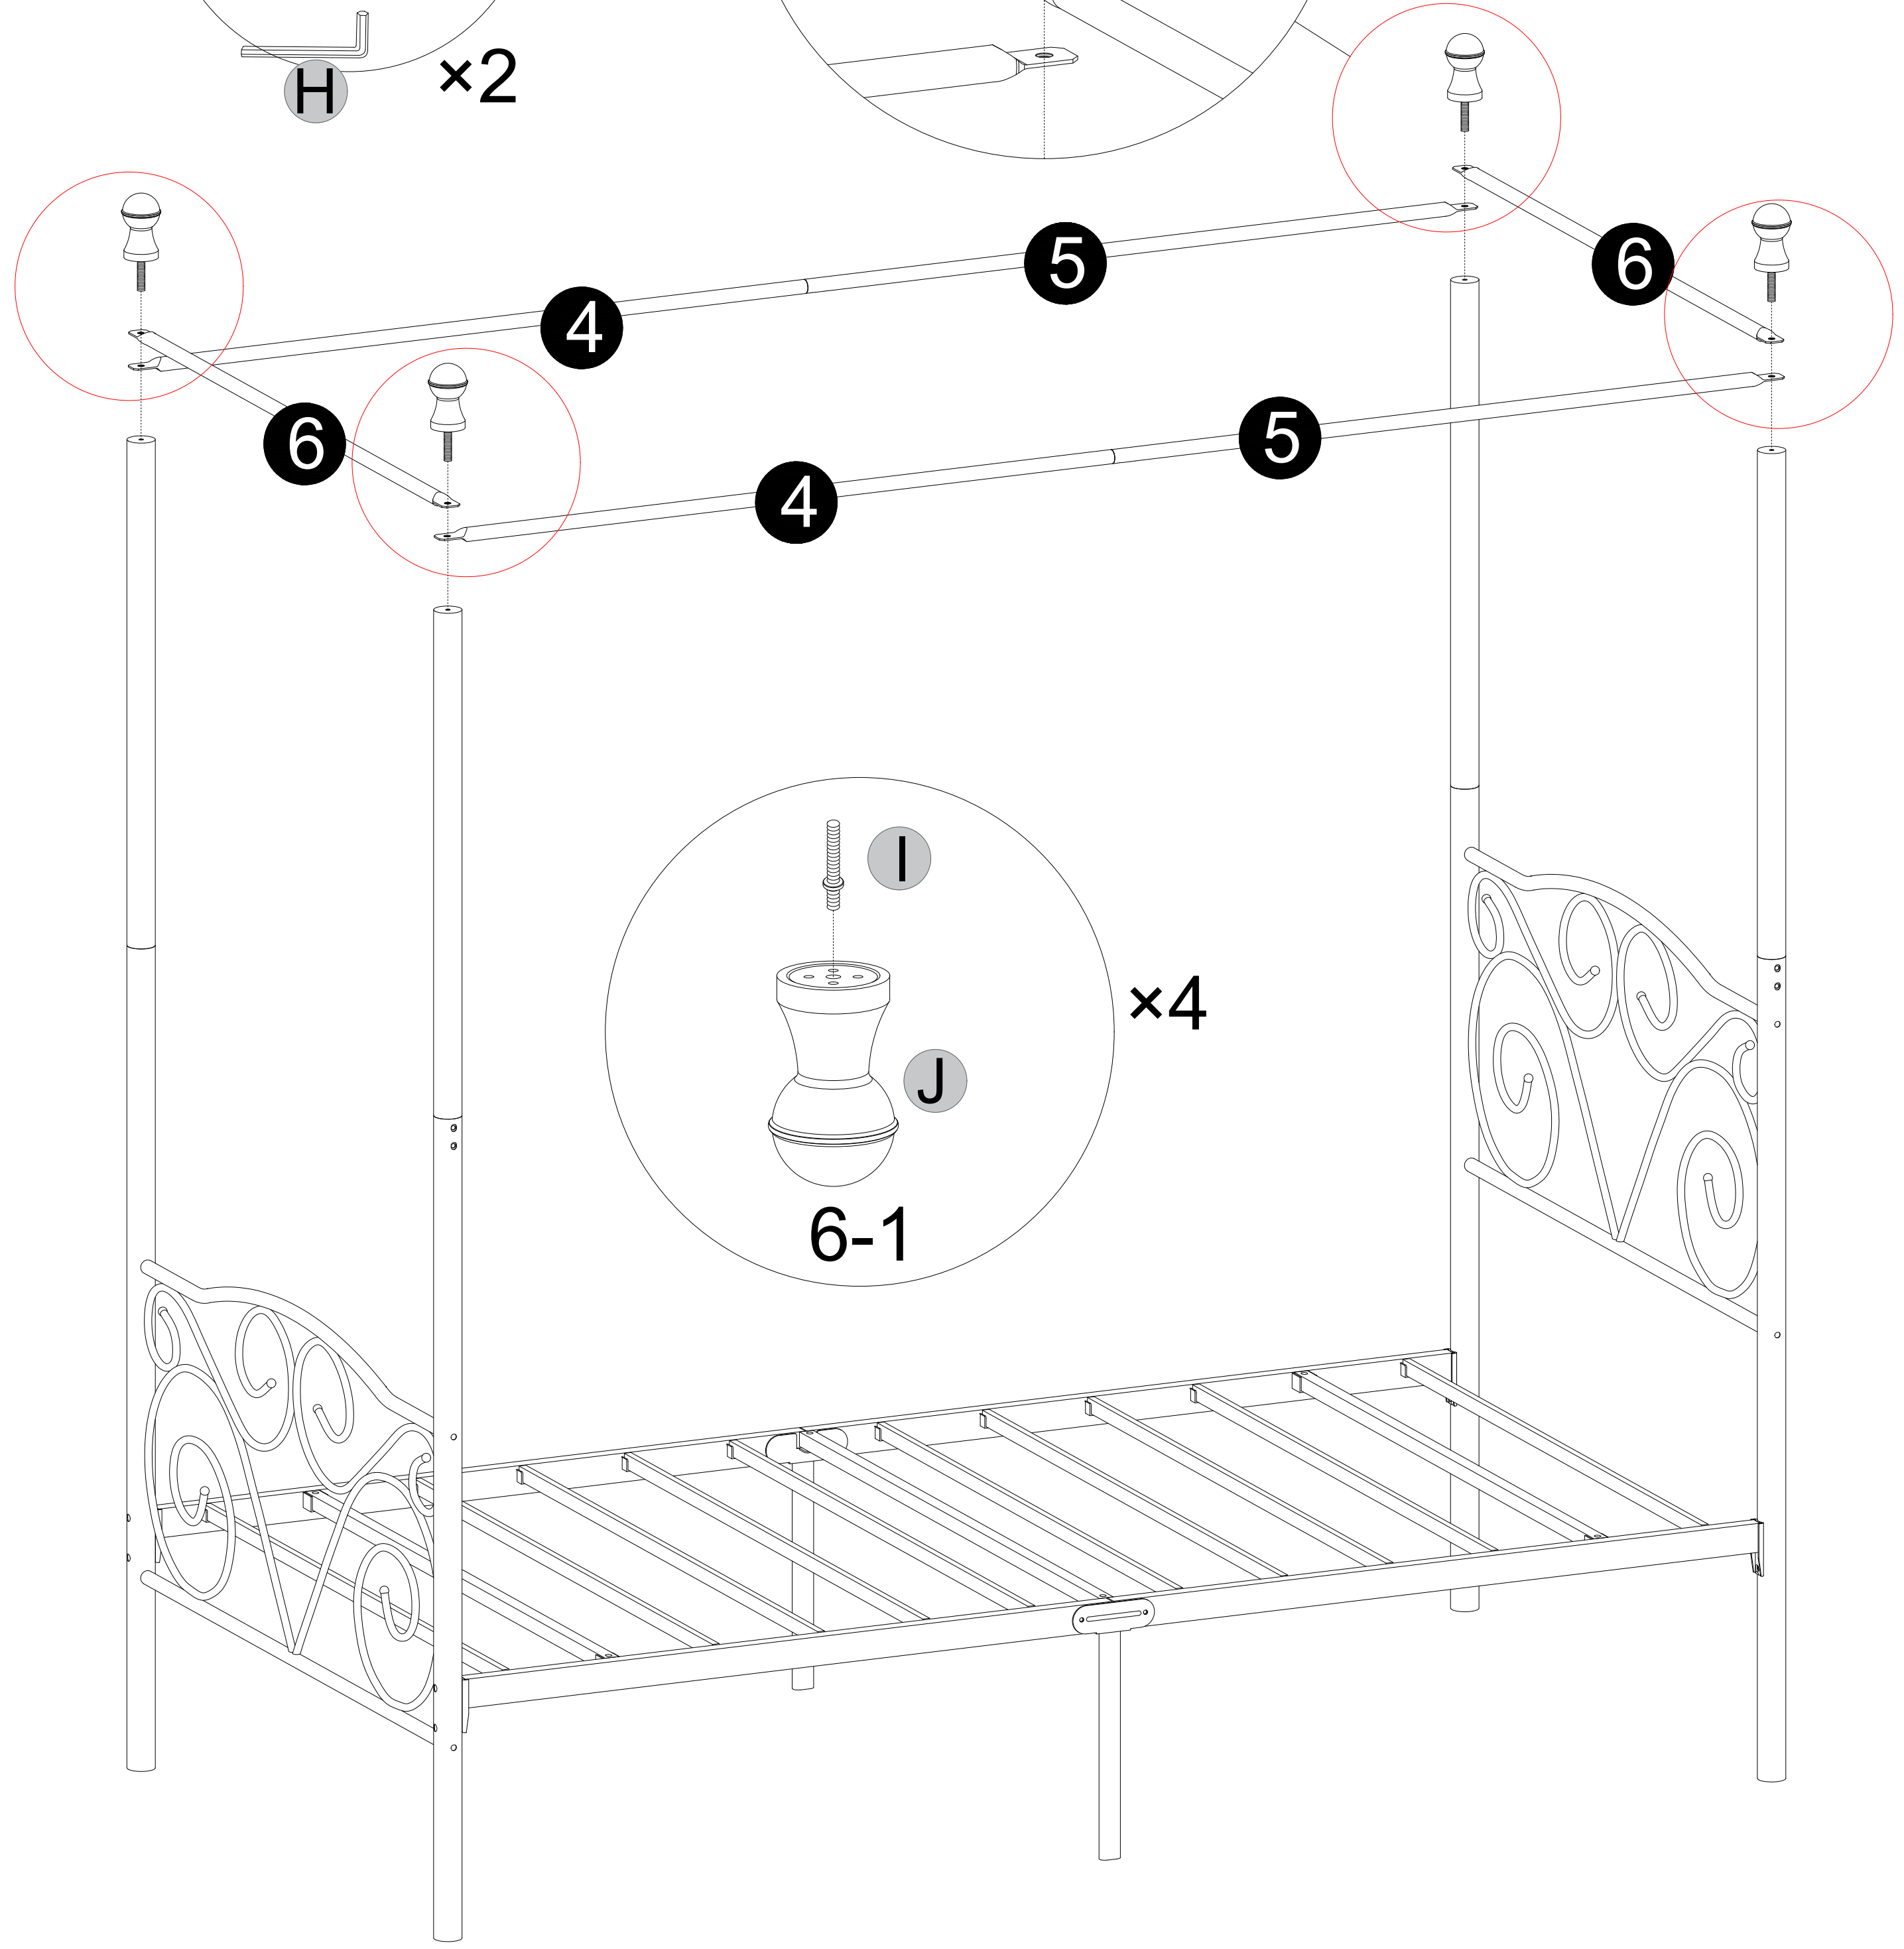

step 2

A
M8×55mm
4PCS

D
M6×35mm
4PCS

F
4PCS

G
8PCS

H
4×4mm
2PCS

step 3

C

M6×30mm
6PCS

H

4×4mm
1PC

step 4

step 5

E
M6×12mm
8PCS

H
4×4mm
1PC

step 6

E
M6×12mm
4PCS

H
4×4mm
1PC

I
4PCS

J
4PCS

step 7

Check and tighten all screws

Daybed Frame

How to find us?