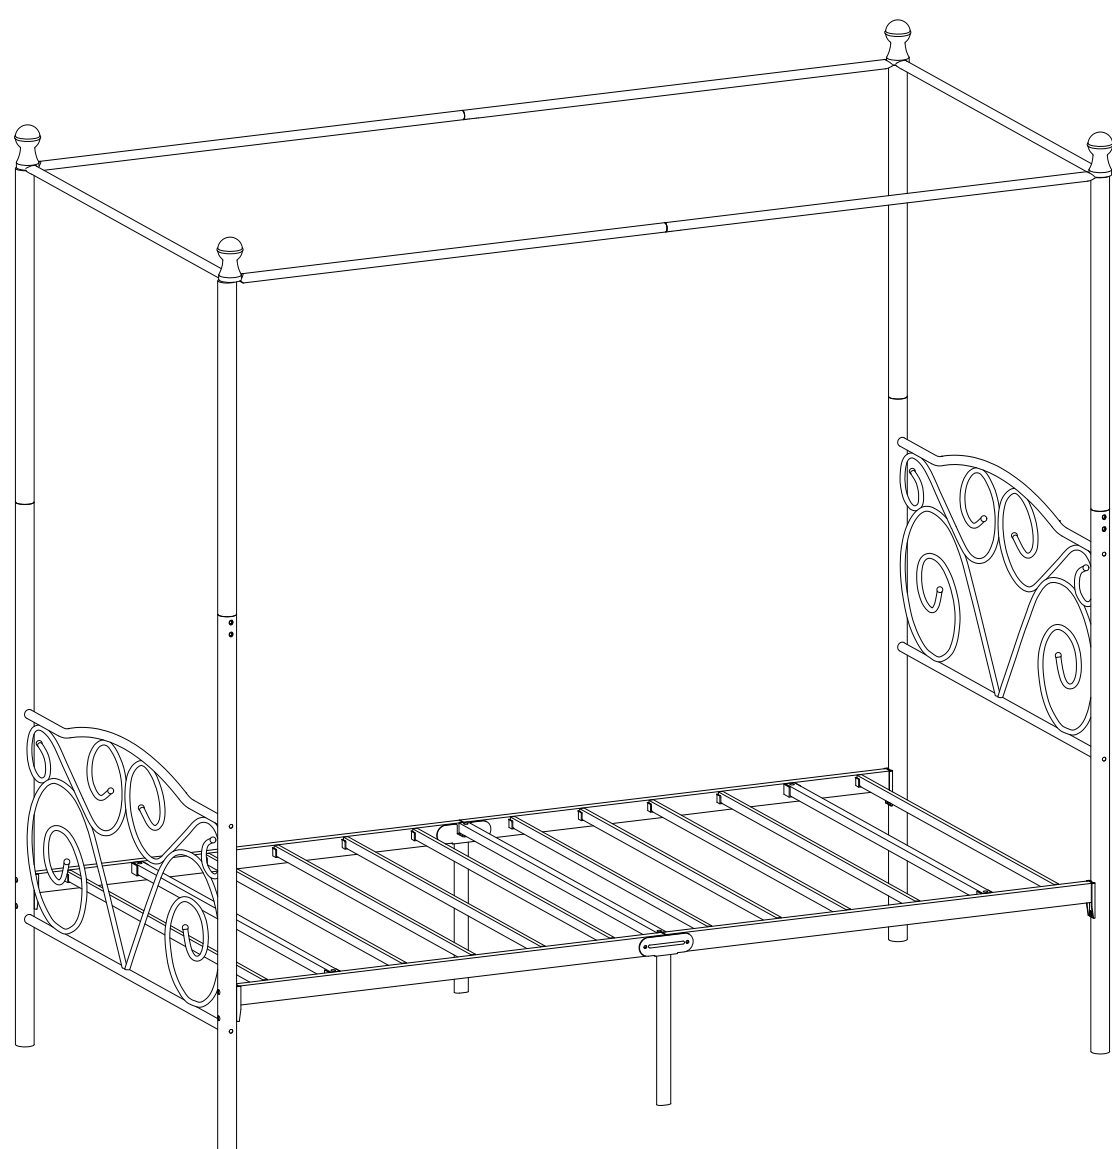

We control manufacturing and distribution ourselves, ensure the quality

Item Description : Daybed Frame

Model NO: YJX-No.1

Easy assembly by following step 1、 step 2、 step 3...

Components

1		4PCS
2		2PCS
3		2PCS
4		2PCS
5		2PCS
6		2PCS
7	<p>With Screw Holes</p> 	3PCS
8	<p>Without Screw Holes</p> 	10PCS
9a		2PCS
10		2PCS