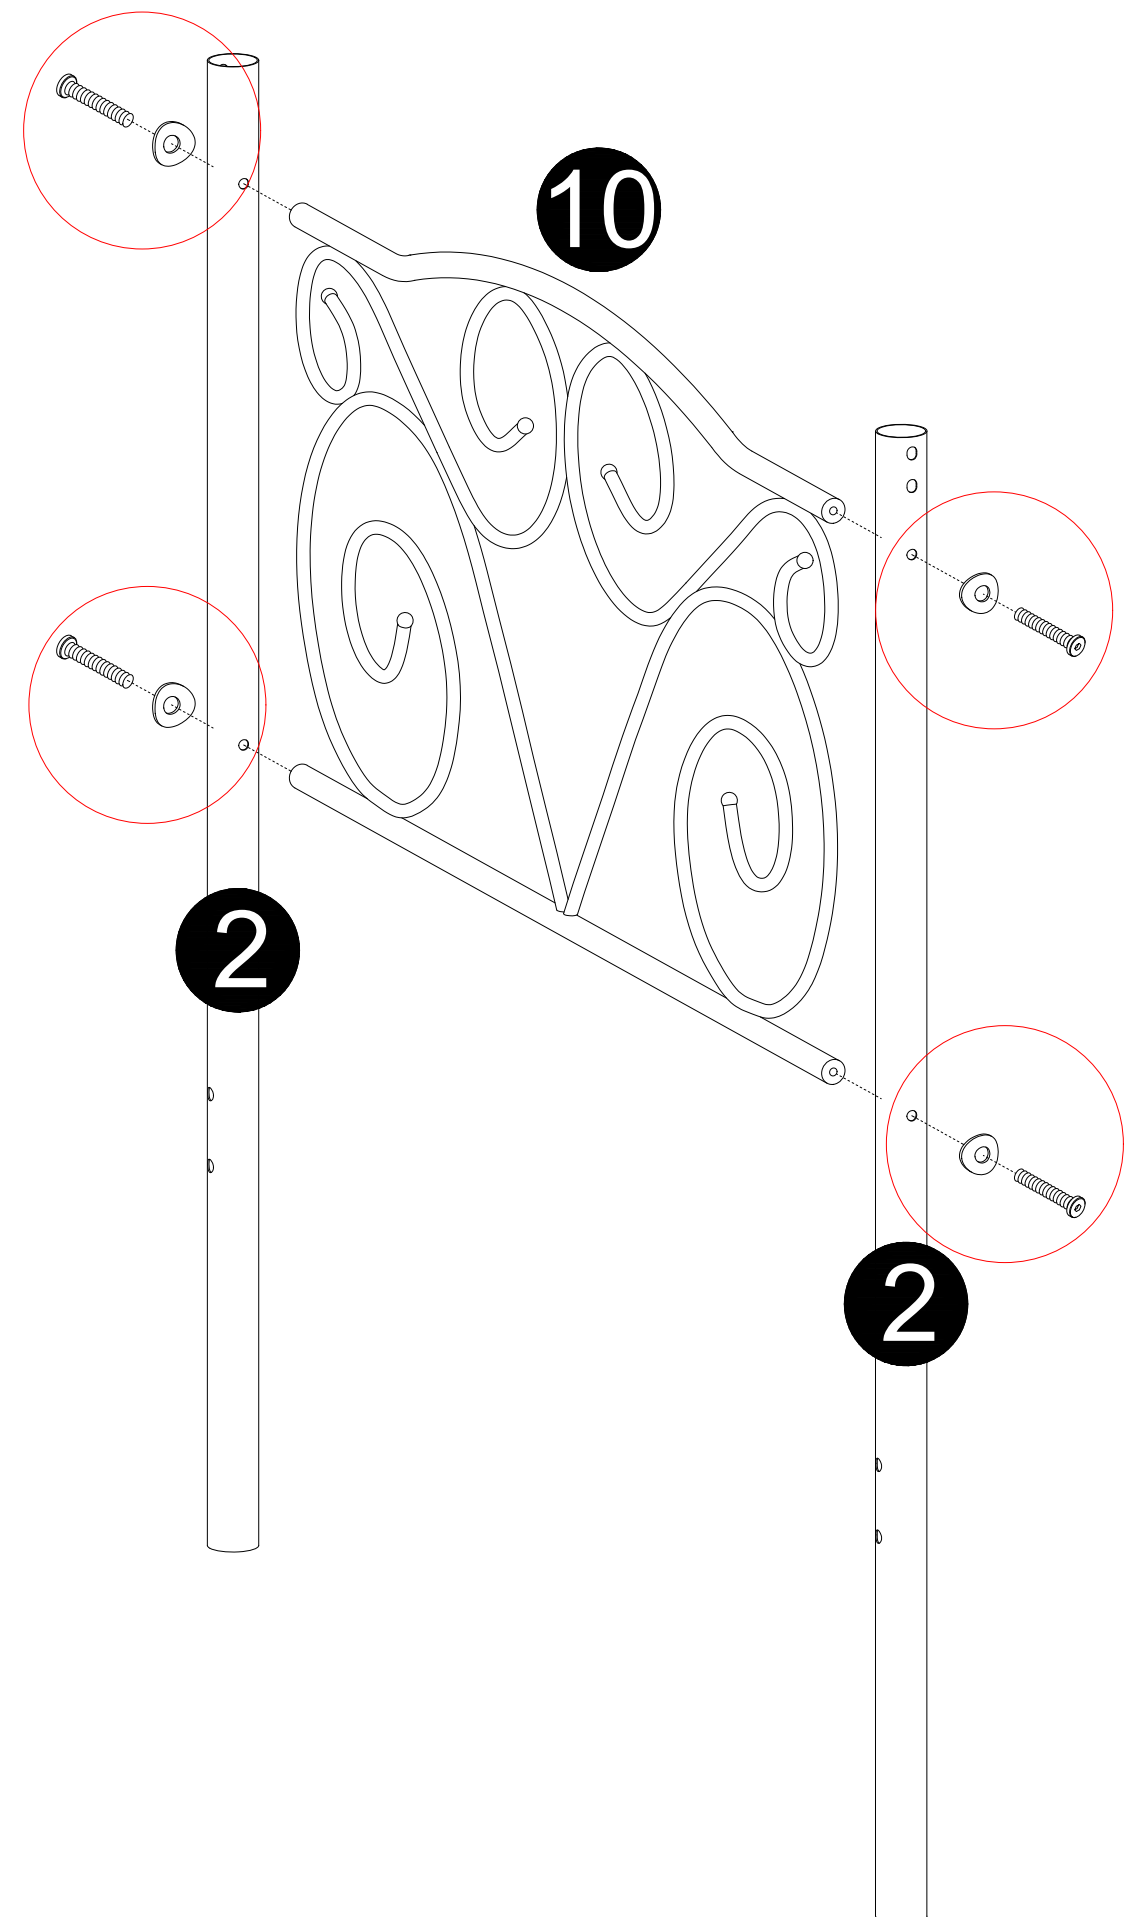

We control manufacturing and distribution ourselves, ensure the quality

Item Description : Daybed Frame

Model NO: YJX-No.1

Easy assembly by following step 1、 step 2、 step 3...

Components

1		4PCS
2		2PCS
3		2PCS
4		2PCS
5		2PCS
6		2PCS
7	<p>With Screw Holes</p> 	3PCS
8	<p>Without Screw Holes</p> 	10PCS
9a		2PCS
10		2PCS

Screws & Tools

A		M8×55mm	4PCS
B		M6×55mm	8PCS
C		M6×30mm	6PCS
D		M6×35mm	4PCS
E		M6×12mm	12PCS
F			4PCS
G			16PCS
H		4×4mm	2PCS
I		M6×35mm	4PCS
J			4PCS

step 1

Note: For easy setup intention,
do not tighten screws during
the installation process

step 2

A
M8×55mm
4PCS

D
M6×35mm
4PCS

F
4PCS

G
8PCS

H
4×4mm
2PCS

step 3

C

M6×30mm
6PCS

H

4×4mm
1PC

step 4

step 5

E
M6×12mm
8PCS

H
4×4mm
1PC

step 6