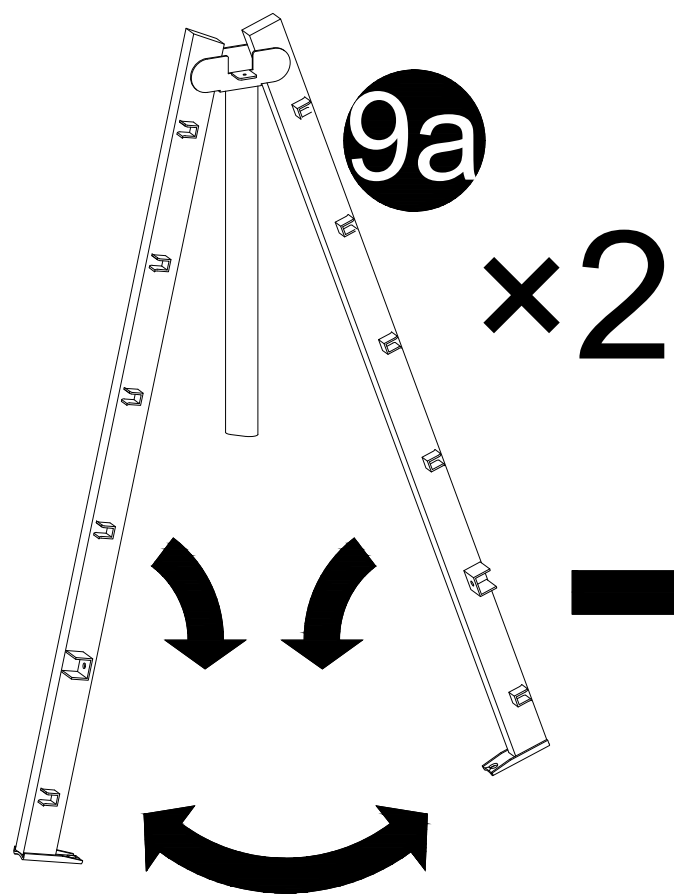

We control manufacturing and distribution ourselves, ensure the quality

Item Description : Daybed Frame

Model NO: YJX-No.1

Easy assembly by following step 1、 step 2、 step 3...

Components

1		4PCS
2		2PCS
3		2PCS
4		2PCS
5		2PCS
6		2PCS
7	<p>With Screw Holes</p> 	3PCS
8	<p>Without Screw Holes</p> 	10PCS
9a		2PCS
10		2PCS

step 2

A
M8×55mm
4PCS

D
M6×35mm
4PCS

F
4PCS

G
8PCS

H
4×4mm
2PCS

step 3

C

M6×30mm
6PCS

H

4×4mm
1PC

step 4

step 5

E
M6×12mm
8PCS

H
4×4mm
1PC

step 6