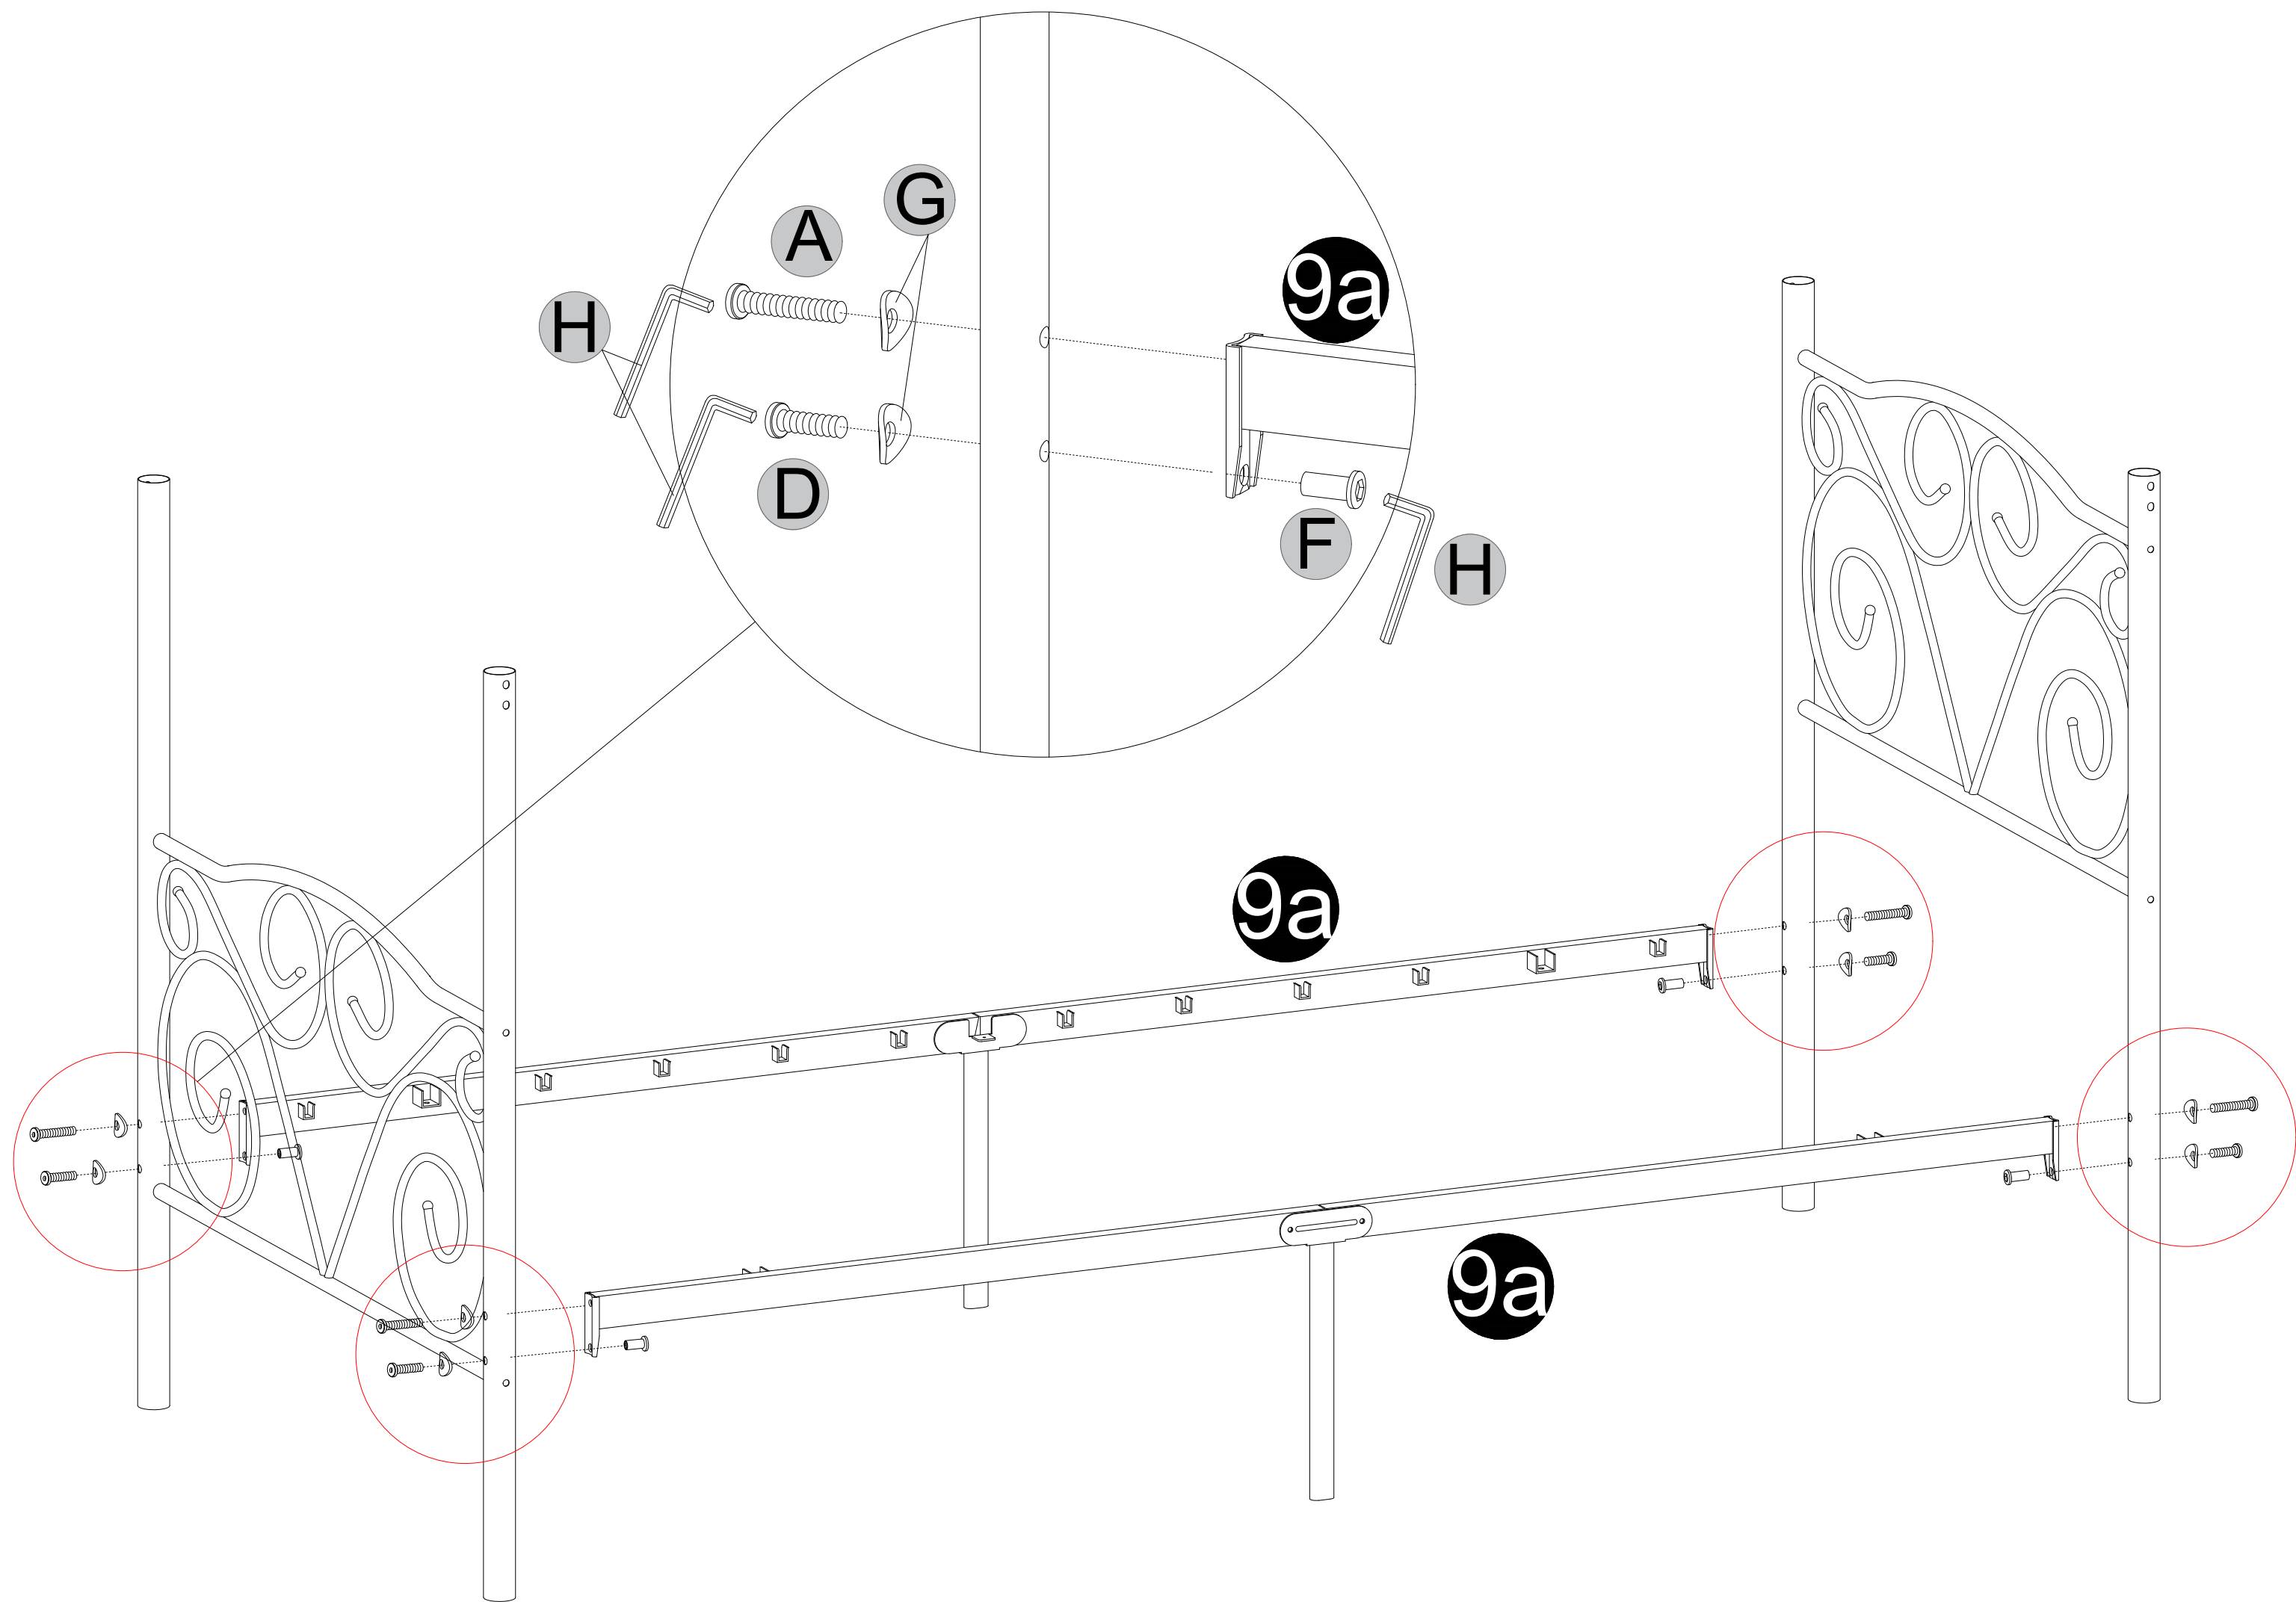

Screws & Tools

A		M8×55mm	4PCS
B		M6×55mm	8PCS
C		M6×30mm	6PCS
D		M6×35mm	4PCS
E		M6×12mm	12PCS
F			4PCS
G			16PCS
H		4×4mm	2PCS
I		M6×35mm	4PCS
J			4PCS

step 1

Note: For easy setup intention,
do not tighten screws during
the installation process

step 2

A
M8×55mm
4PCS

D
M6×35mm
4PCS

F
4PCS

G
8PCS

H
4×4mm
2PCS

step 3

C

M6×30mm
6PCS

H

4×4mm
1PC

step 4

step 5

E
M6×12mm
8PCS

H
4×4mm
1PC

step 6

E
M6×12mm
4PCS

H
4×4mm
1PC

I
4PCS

J
4PCS

step 7

Check and tighten all screws

Daybed Frame

How to find us?