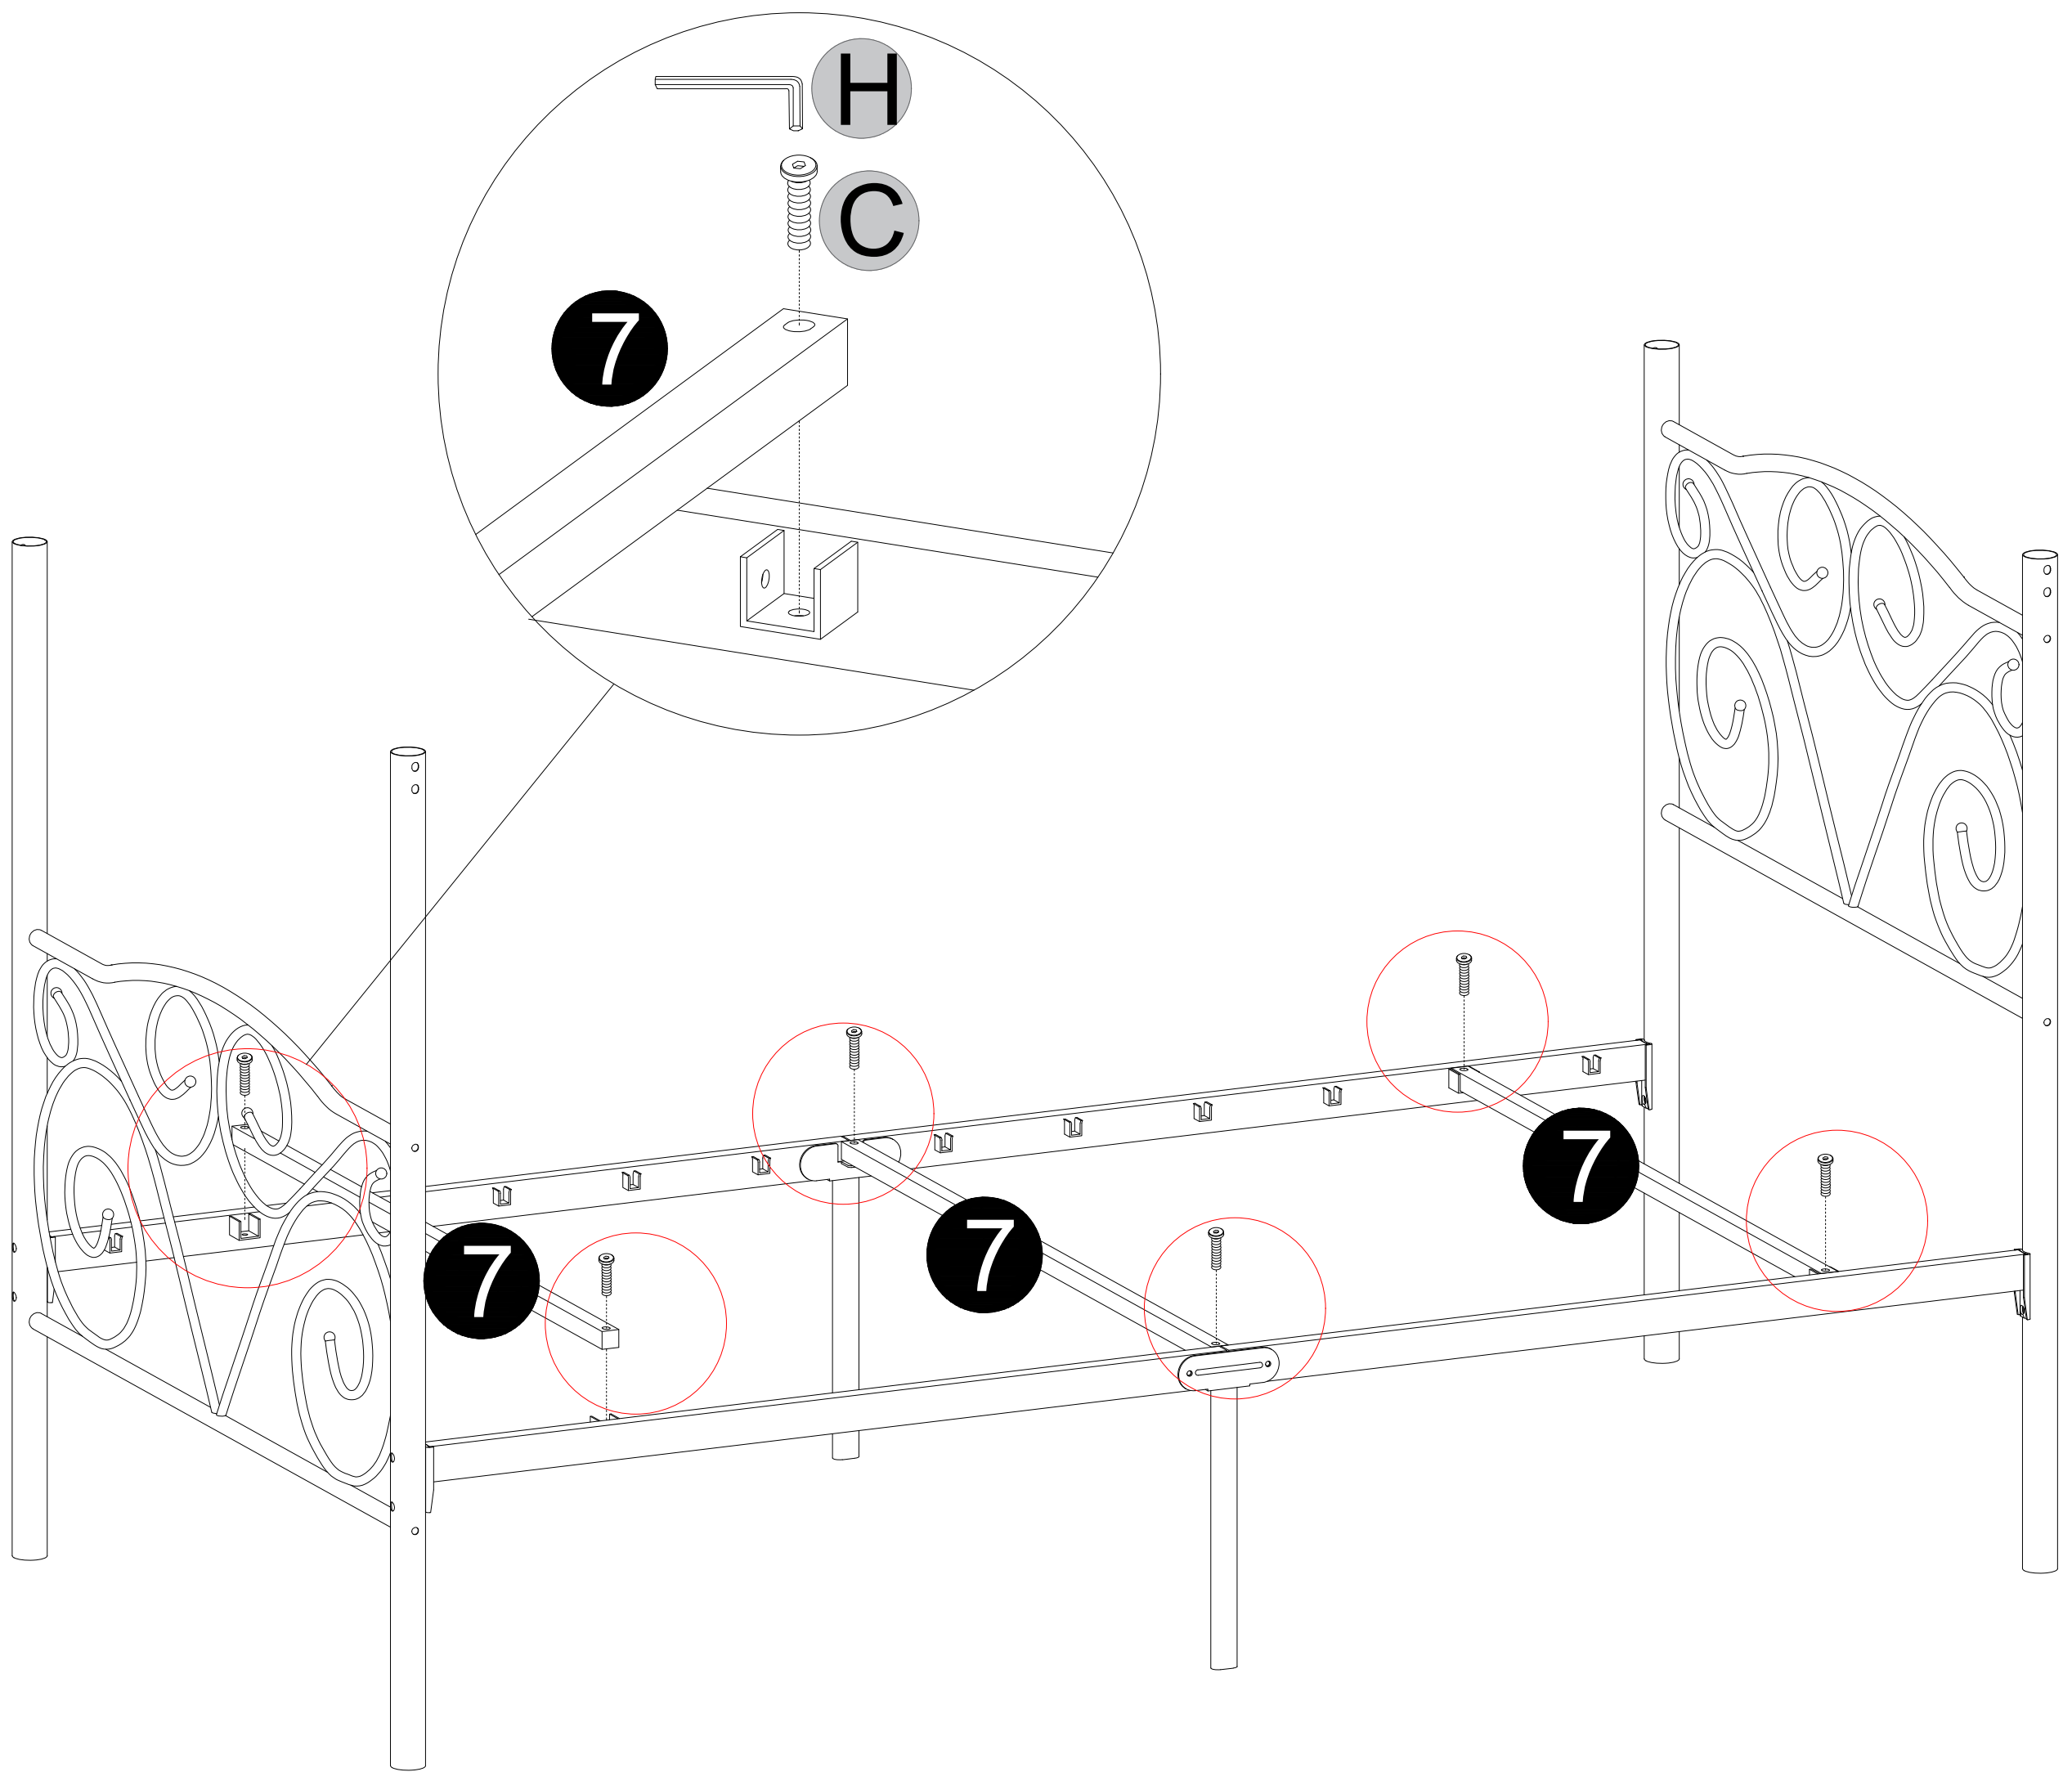

Screws & Tools

A		M8×55mm	4PCS
B		M6×55mm	8PCS
C		M6×30mm	6PCS
D		M6×35mm	4PCS
E		M6×12mm	12PCS
F			4PCS
G			16PCS
H		4×4mm	2PCS
I		M6×35mm	4PCS
J			4PCS

step 1

Note: For easy setup intention,
do not tighten screws during
the installation process

step 2

A
M8×55mm
4PCS

D
M6×35mm
4PCS

F
4PCS

G
8PCS

H
4×4mm
2PCS

step 3

C

M6×30mm
6PCS

H

4×4mm
1PC

step 4

step 5

E
M6×12mm
8PCS

H
4×4mm
1PC

step 6

E
M6×12mm
4PCS

H
4×4mm
1PC

I
4PCS

J
4PCS

step 7

Check and tighten all screws

Daybed Frame

How to find us?