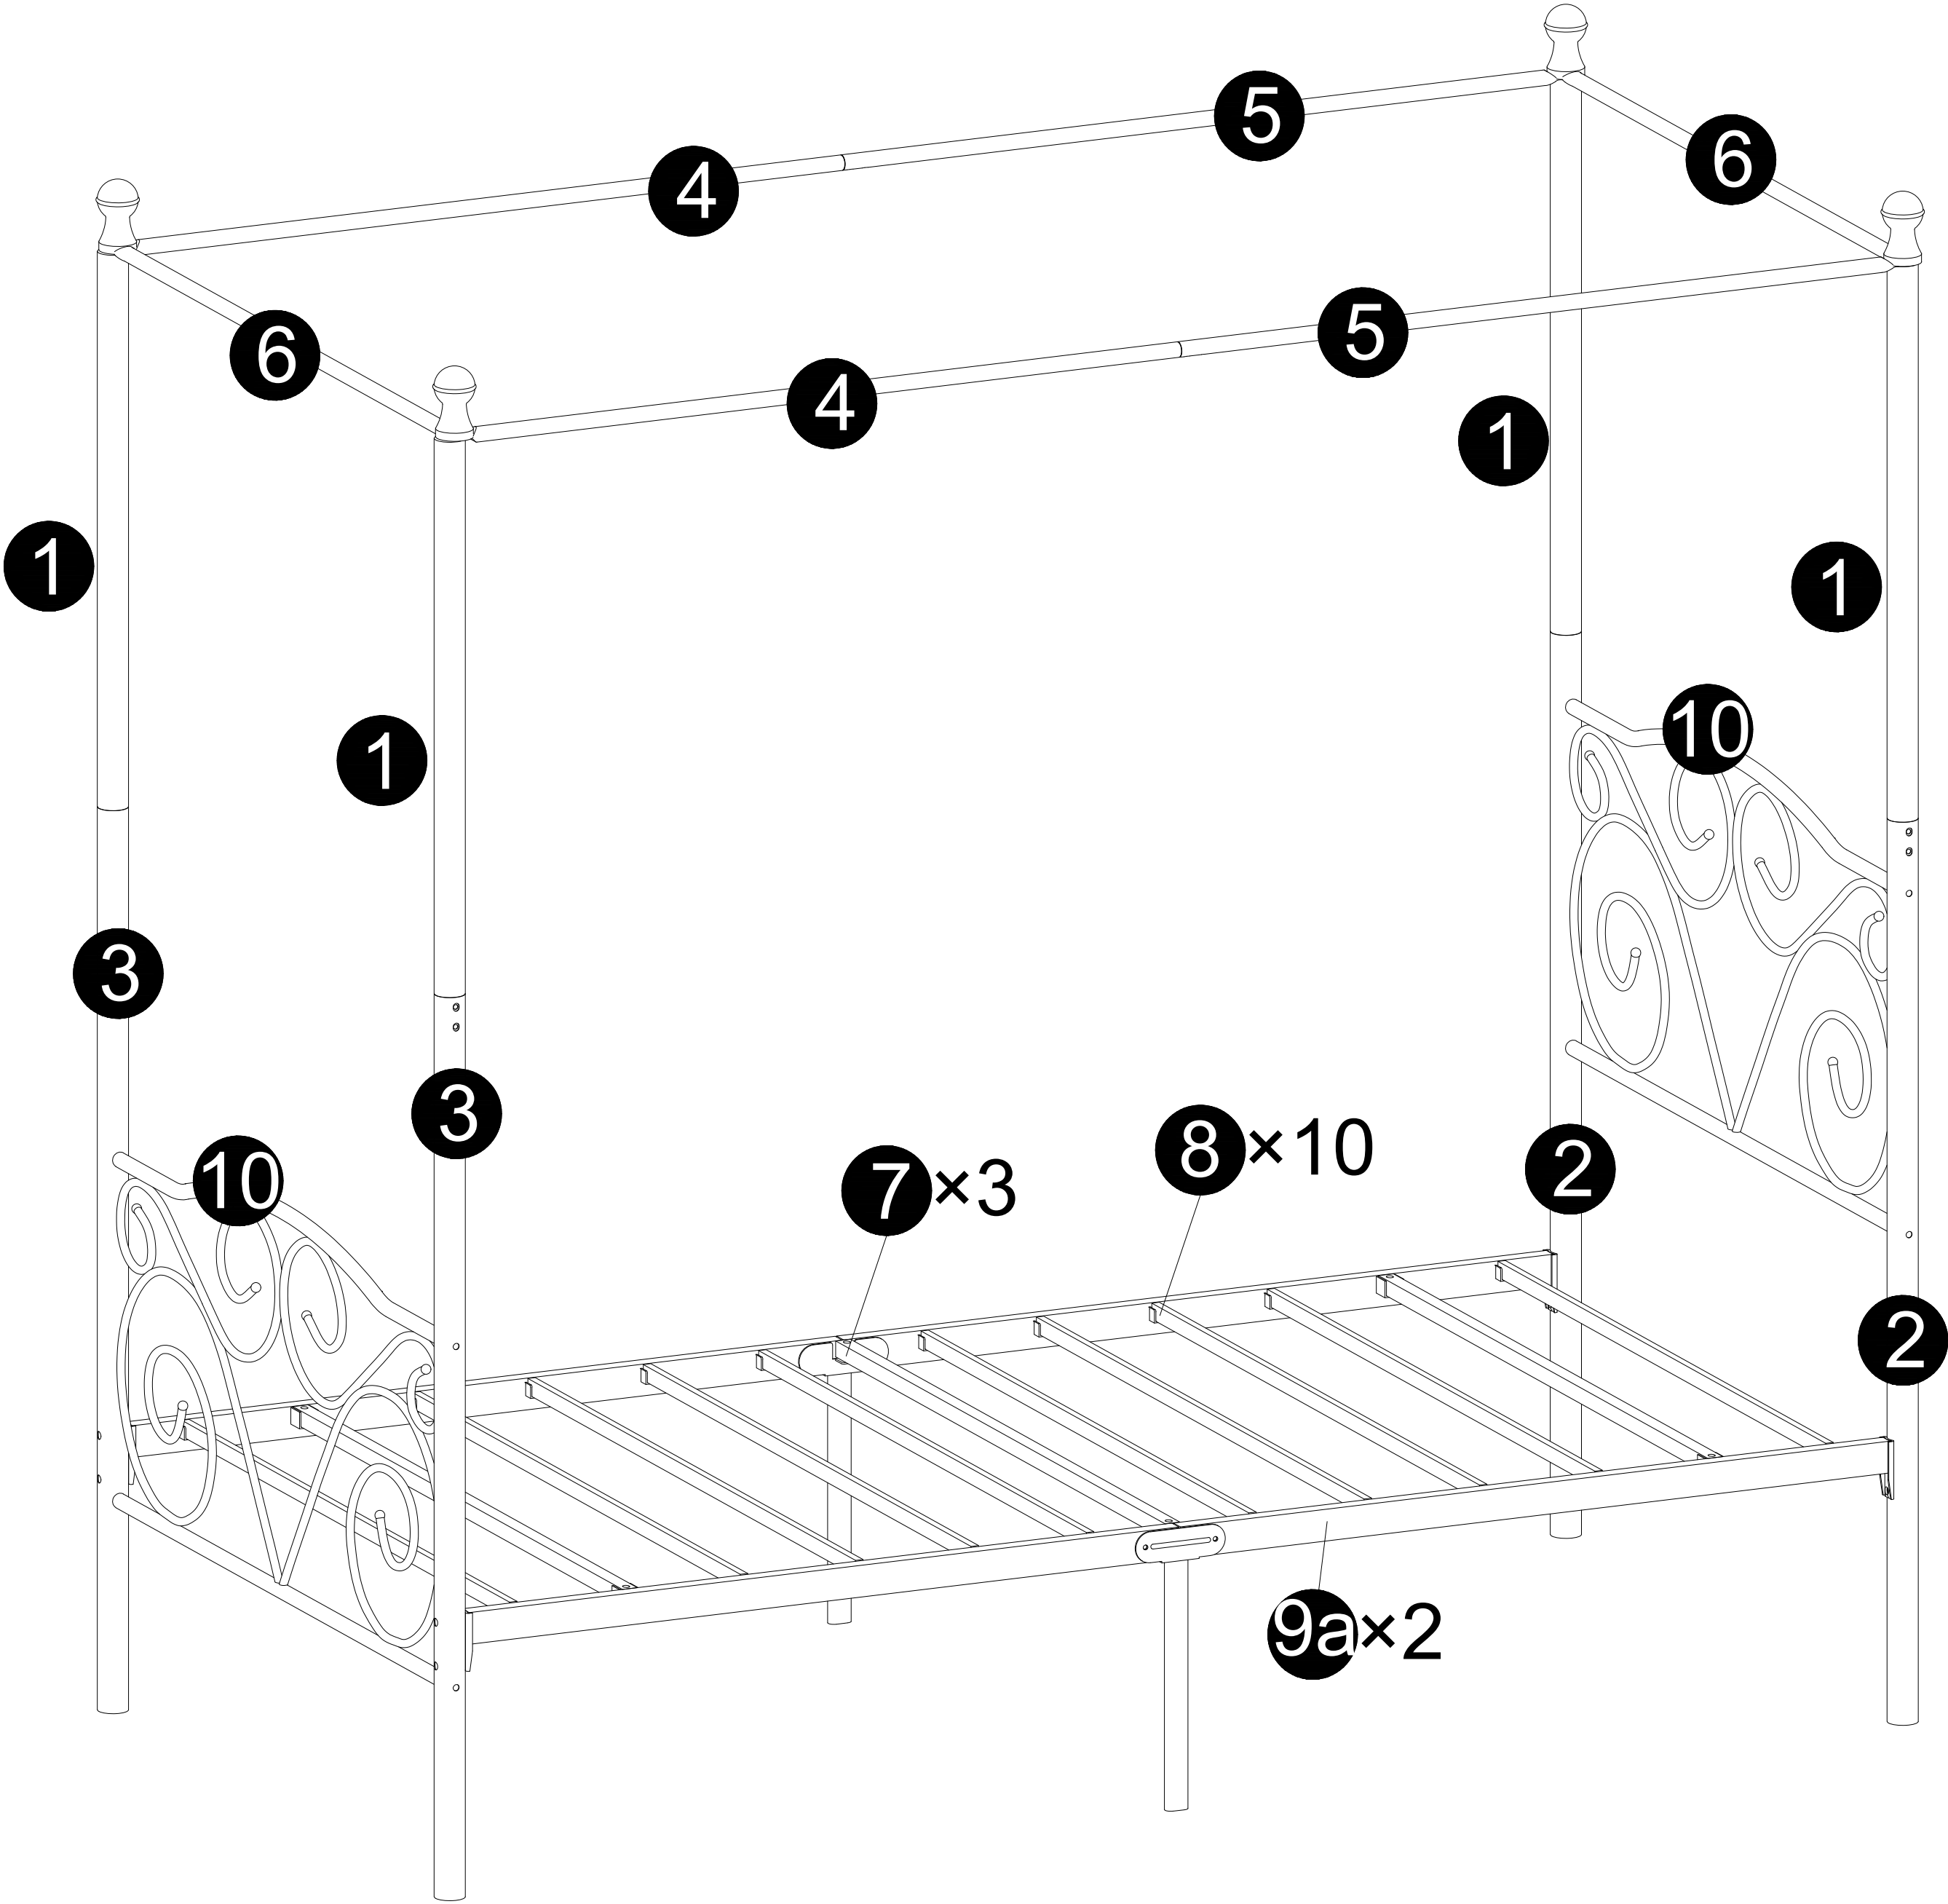

We control manufacturing and distribution ourselves, ensure the quality

Item Description : Daybed Frame

Model NO: YJX-No.1

Easy assembly by following step 1、 step 2、 step 3...

Components

1		4PCS
2		2PCS
3		2PCS
4		2PCS
5		2PCS
6		2PCS
7	<p>With Screw Holes</p> 	3PCS
8	<p>Without Screw Holes</p> 	10PCS
9a		2PCS
10		2PCS

Screws & Tools

A		M8×55mm	4PCS
B		M6×55mm	8PCS
C		M6×30mm	6PCS
D		M6×35mm	4PCS
E		M6×12mm	12PCS
F			4PCS
G			16PCS
H		4×4mm	2PCS
I		M6×35mm	4PCS
J			4PCS

step 1

Note: For easy setup intention,
do not tighten screws during
the installation process