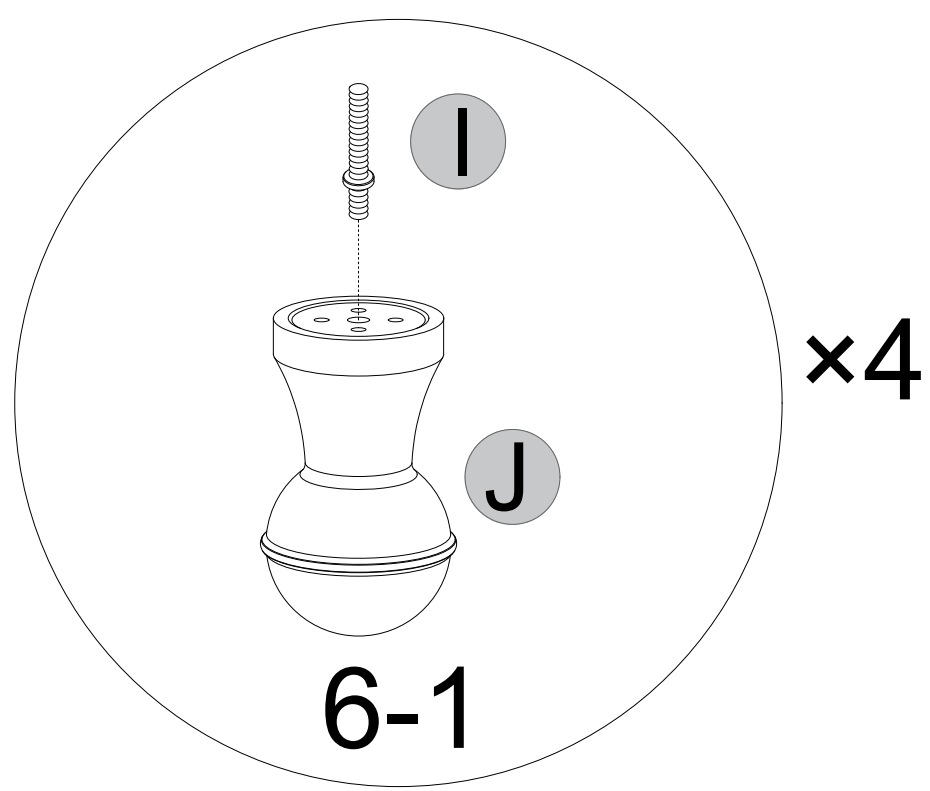

Screws & Tools

A		M8×55mm	4PCS
B		M6×55mm	8PCS
C		M6×30mm	6PCS
D		M6×35mm	4PCS
E		M6×12mm	12PCS
F			4PCS
G			16PCS
H		4×4mm	2PCS
I		M6×35mm	4PCS
J			4PCS

step 1

Note: For easy setup intention,
do not tighten screws during
the installation process

step 2

A
M8×55mm
4PCS

D
M6×35mm
4PCS

F
4PCS

G
8PCS

H
4×4mm
2PCS

step 3

C

M6×30mm
6PCS

H

4×4mm
1PC

step 4

step 5

E
M6×12mm
8PCS

H
4×4mm
1PC

step 6

E
M6×12mm
4PCS

H
4×4mm
1PC

I
4PCS

J
4PCS

step 7

Check and tighten all screws

Daybed Frame

How to find us?