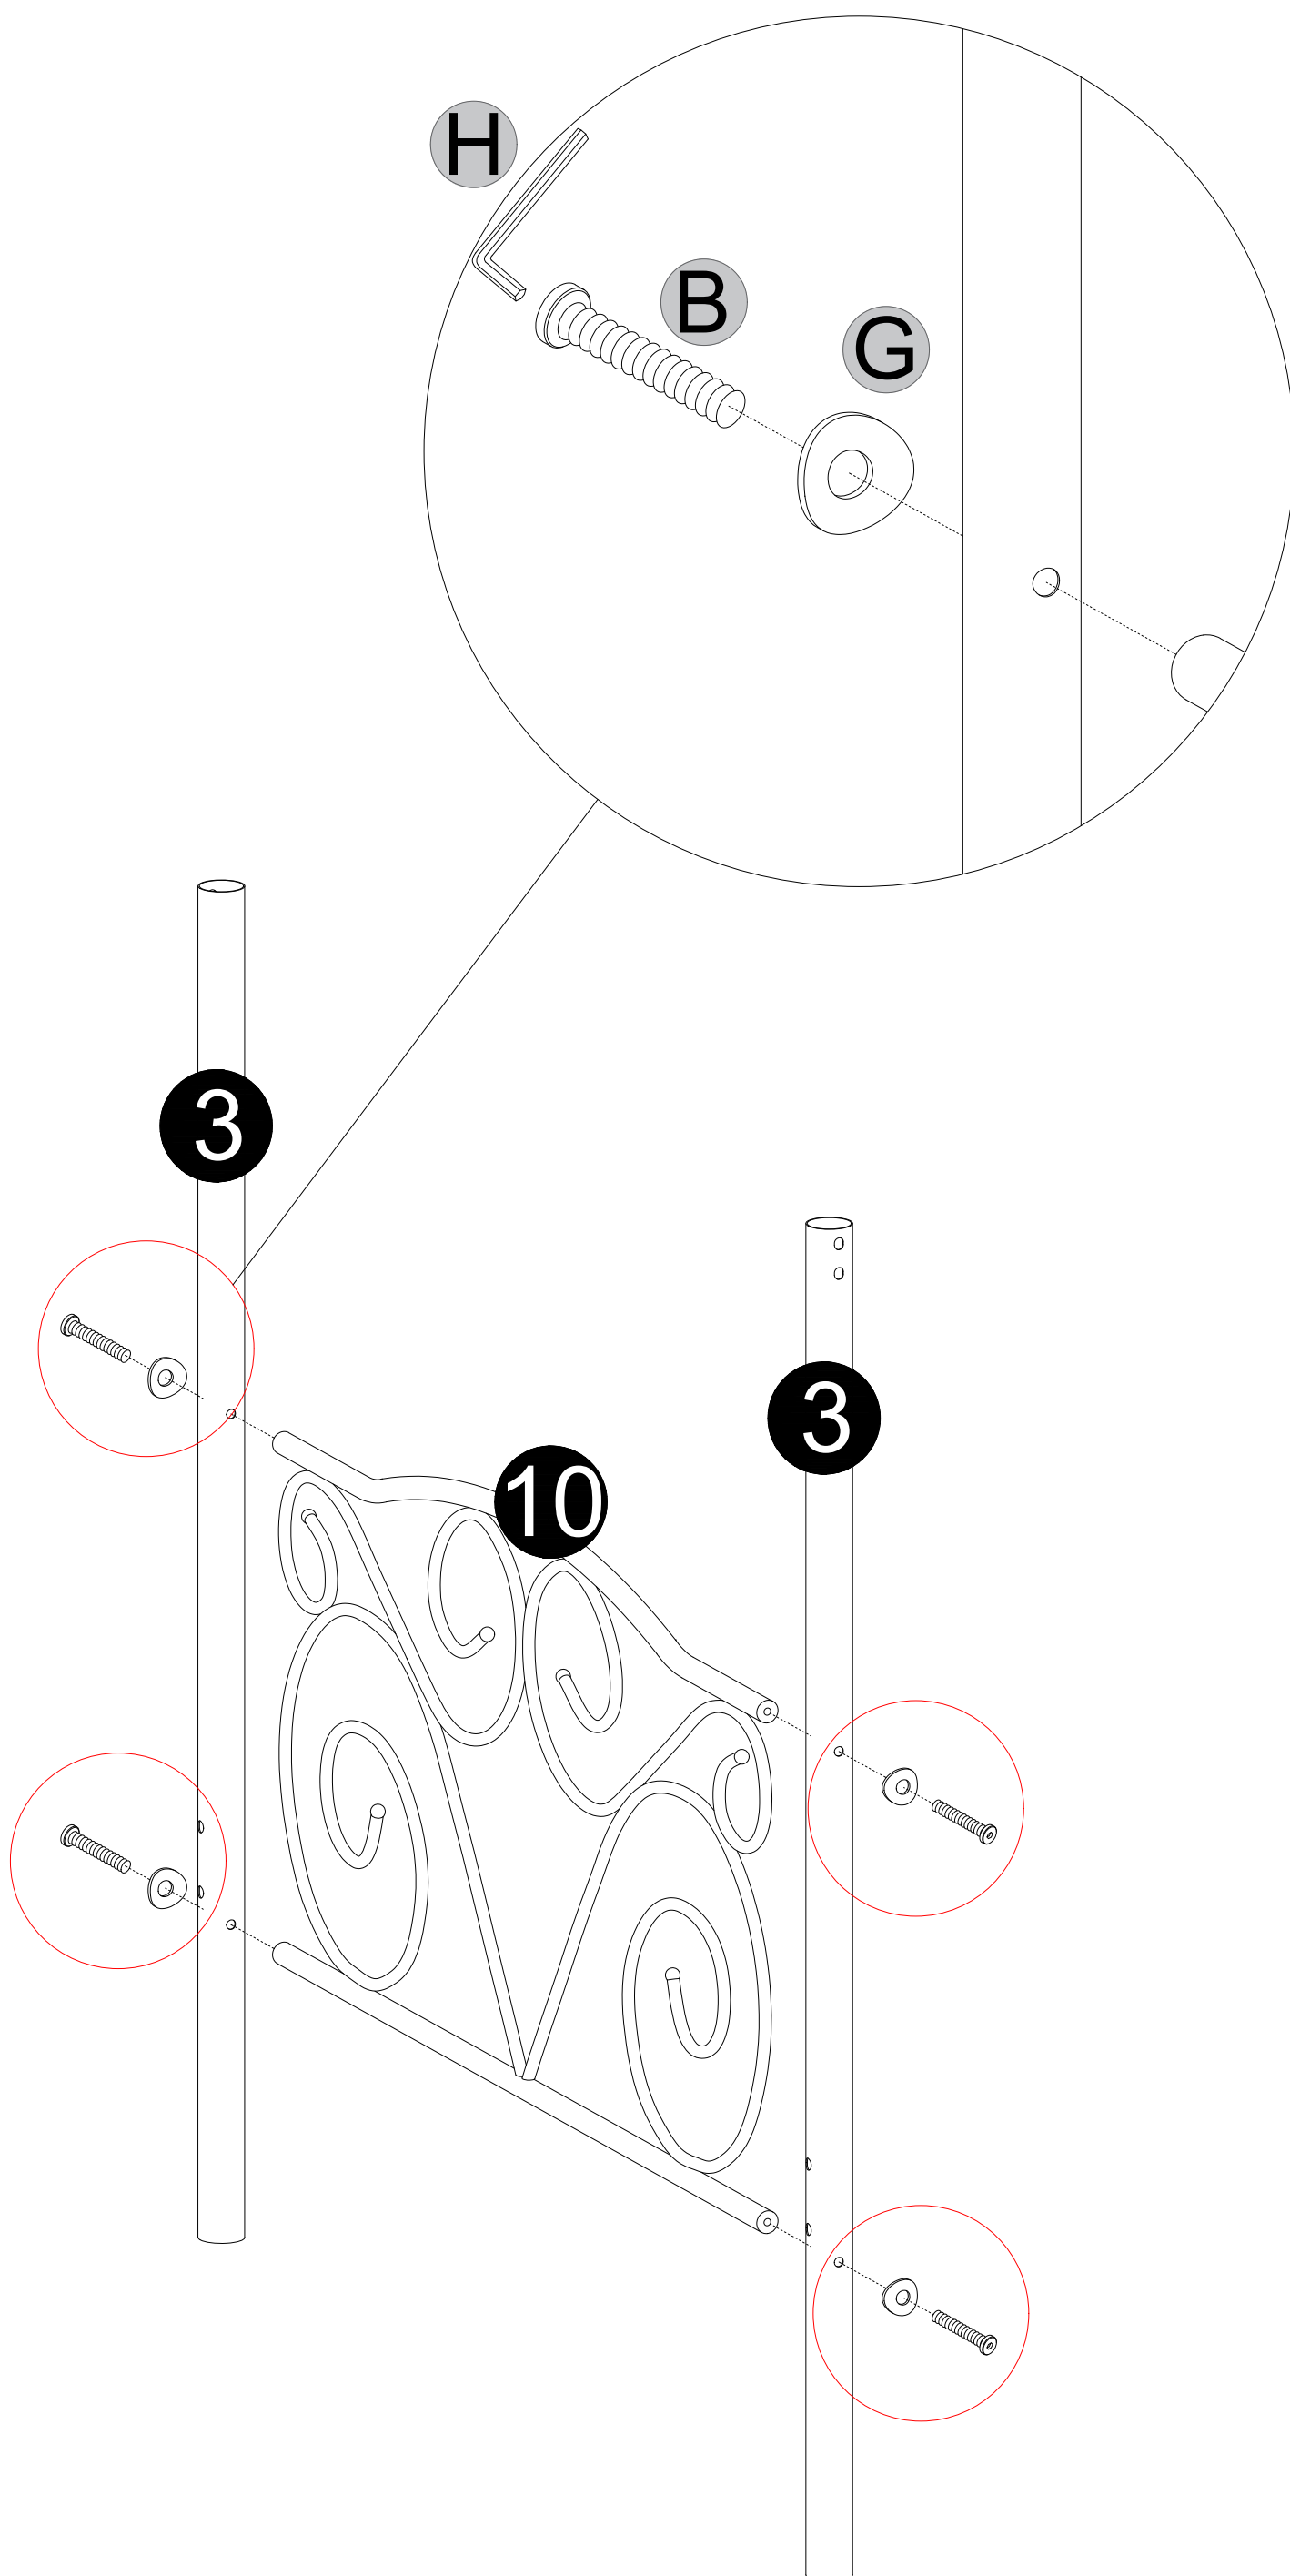

We control manufacturing and distribution ourselves, ensure the quality

Item Description : Daybed Frame

Model NO: YJX-No.1

Easy assembly by following step 1、 step 2、 step 3...

Components

1		4PCS
2		2PCS
3		2PCS
4		2PCS
5		2PCS
6		2PCS
7	<p>With Screw Holes</p> 	3PCS
8	<p>Without Screw Holes</p> 	10PCS
9a		2PCS
10		2PCS

Screws & Tools

A		M8×55mm	4PCS
B		M6×55mm	8PCS
C		M6×30mm	6PCS
D		M6×35mm	4PCS
E		M6×12mm	12PCS
F			4PCS
G			16PCS
H		4×4mm	2PCS
I		M6×35mm	4PCS
J			4PCS

step 1

Note: For easy setup intention,
do not tighten screws during
the installation process

step 2

A
M8×55mm
4PCS

D
M6×35mm
4PCS

F
4PCS

G
8PCS

H
4×4mm
2PCS

step 3

C

M6×30mm
6PCS

H

4×4mm
1PC

step 4

step 5

E
M6×12mm
8PCS

H
4×4mm
1PC

step 6