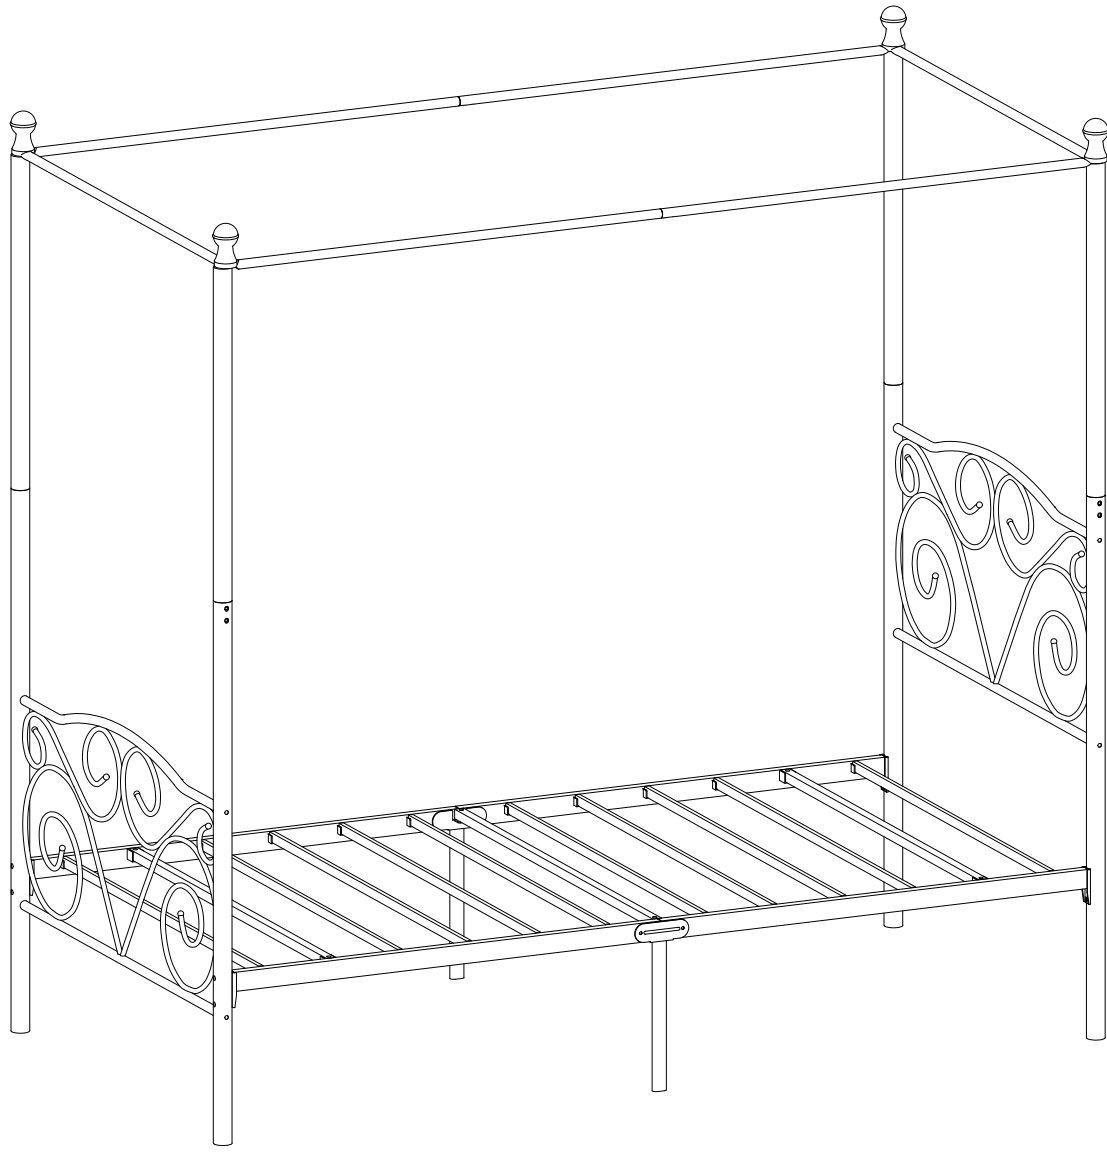

E
M6×12mm
4PCS

H
4×4mm
1PC

I
4PCS

J
4PCS

step 7

Check and tighten all screws

Daybed Frame

How to find us?