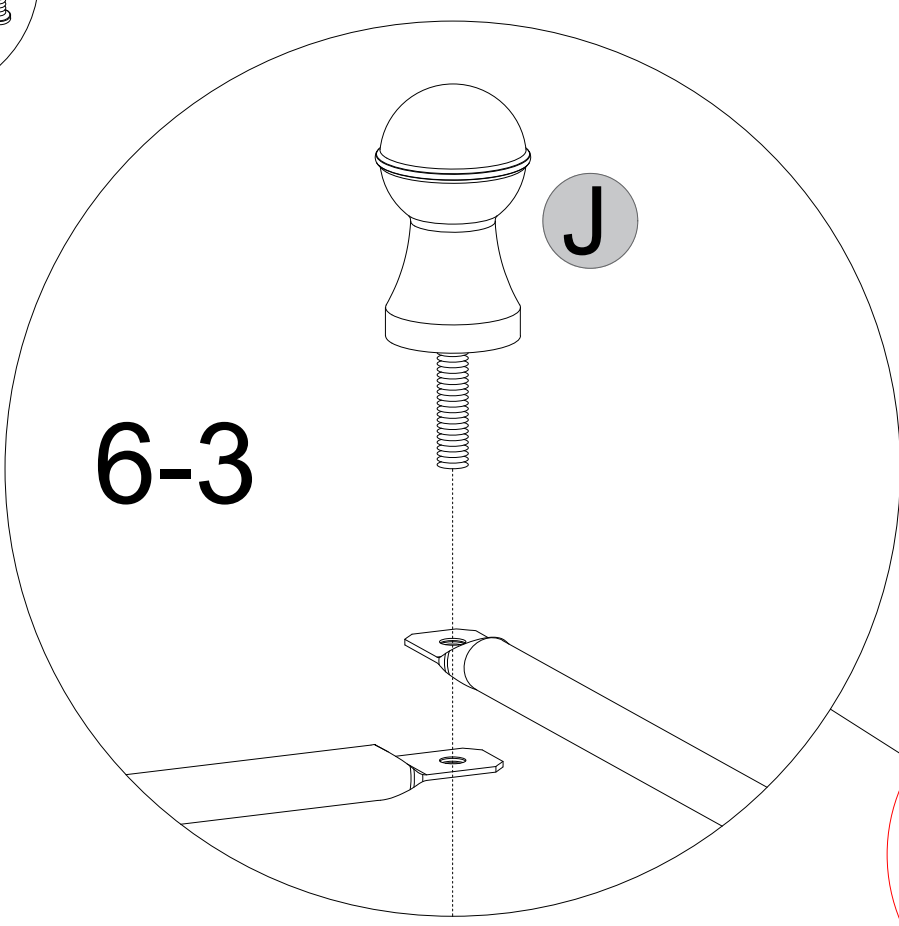

Screws & Tools

A		M8×55mm	4PCS
B		M6×55mm	8PCS
C		M6×30mm	6PCS
D		M6×35mm	4PCS
E		M6×12mm	12PCS
F			4PCS
G			16PCS
H		4×4mm	2PCS
I		M6×35mm	4PCS
J			4PCS

step 1

Note: For easy setup intention,
do not tighten screws during
the installation process

step 2

A
M8×55mm
4PCS

D
M6×35mm
4PCS

F
4PCS

G
8PCS

H
4×4mm
2PCS

step 3

C

M6×30mm
6PCS

H

4×4mm
1PC

step 4

step 5

E
M6×12mm
8PCS

H
4×4mm
1PC

step 6

E
M6×12mm
4PCS

H
4×4mm
1PC

I
4PCS

J
4PCS

step 7

Check and tighten all screws

Daybed Frame

How to find us?