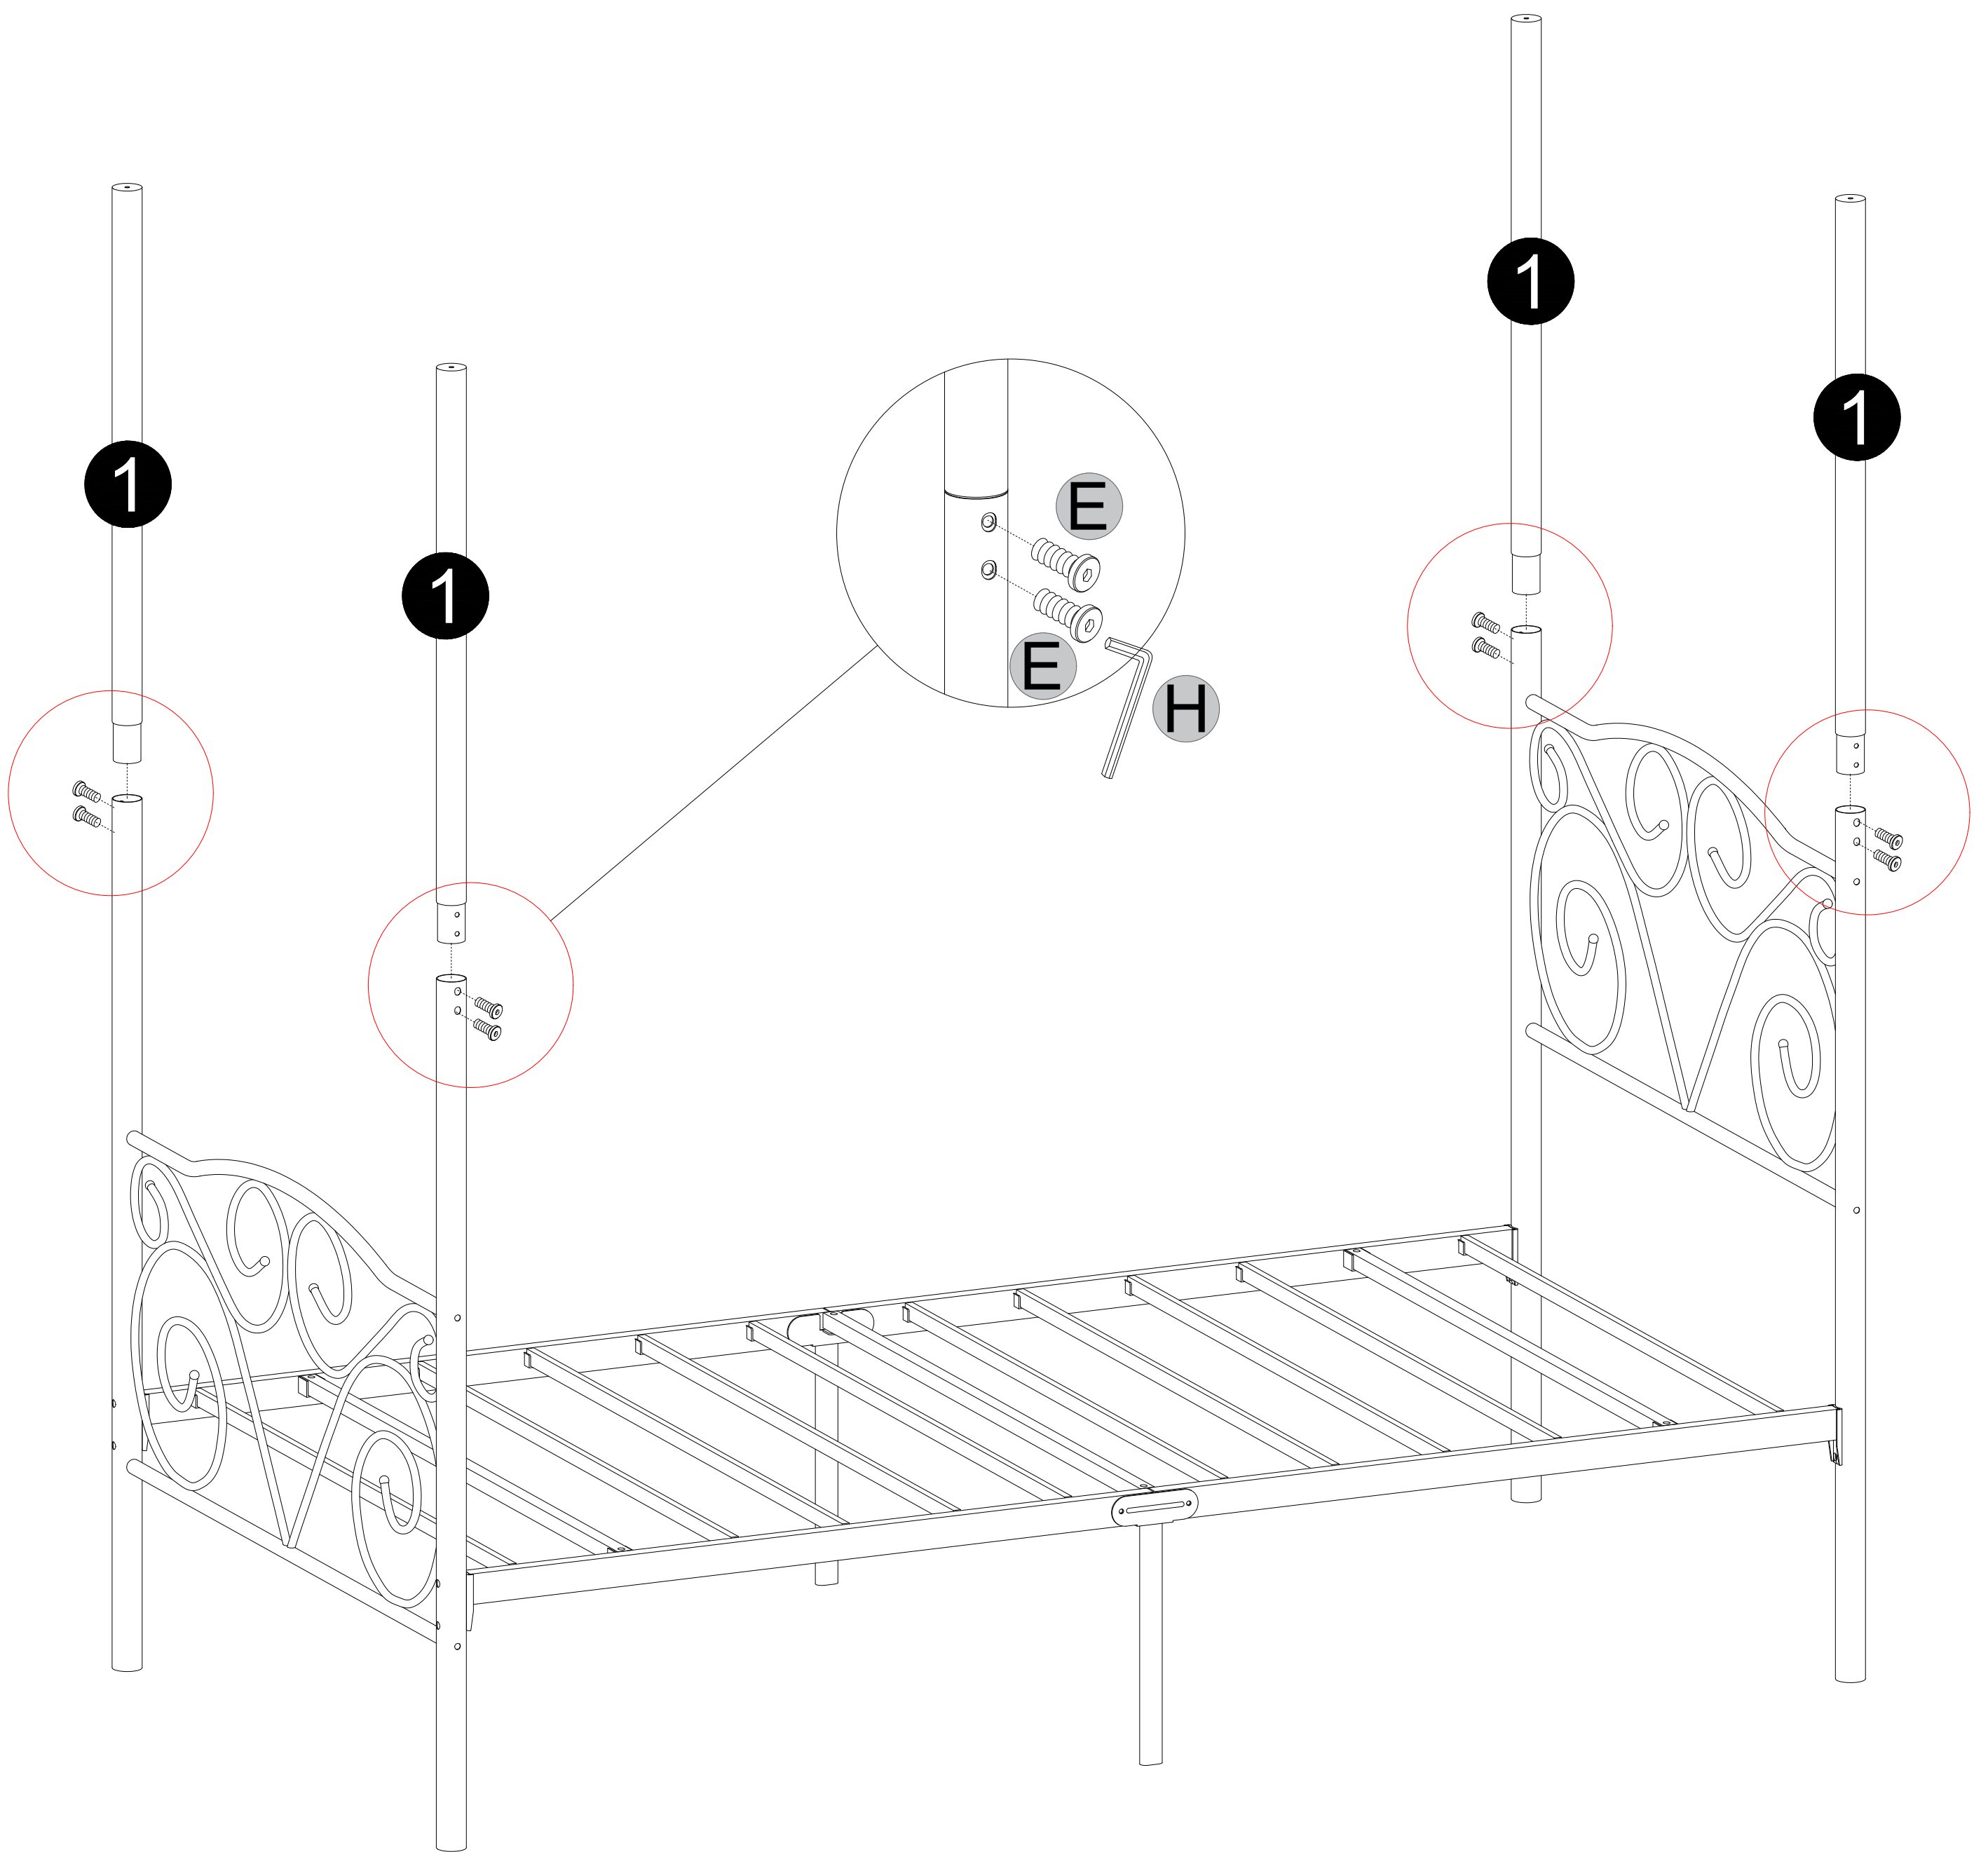

step 2

A
M8×55mm
4PCS

D
M6×35mm
4PCS

F
4PCS

G
8PCS

H
4×4mm
2PCS

step 3

C

M6×30mm
6PCS

H

4×4mm
1PC

step 4

step 5

E
M6×12mm
8PCS

H
4×4mm
1PC

step 6

E
M6×12mm
4PCS

H
4×4mm
1PC

I
4PCS

J
4PCS

step 7

Check and tighten all screws

Daybed Frame

How to find us?