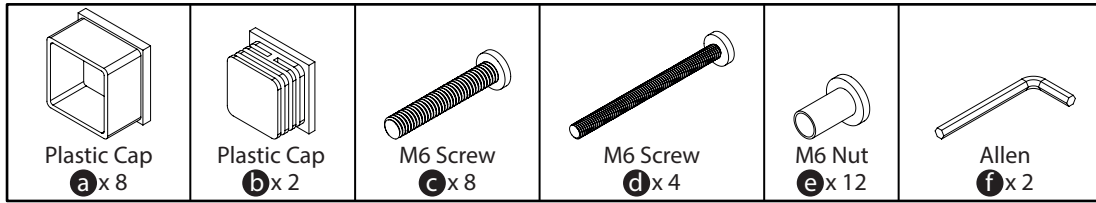

COMPONENTS