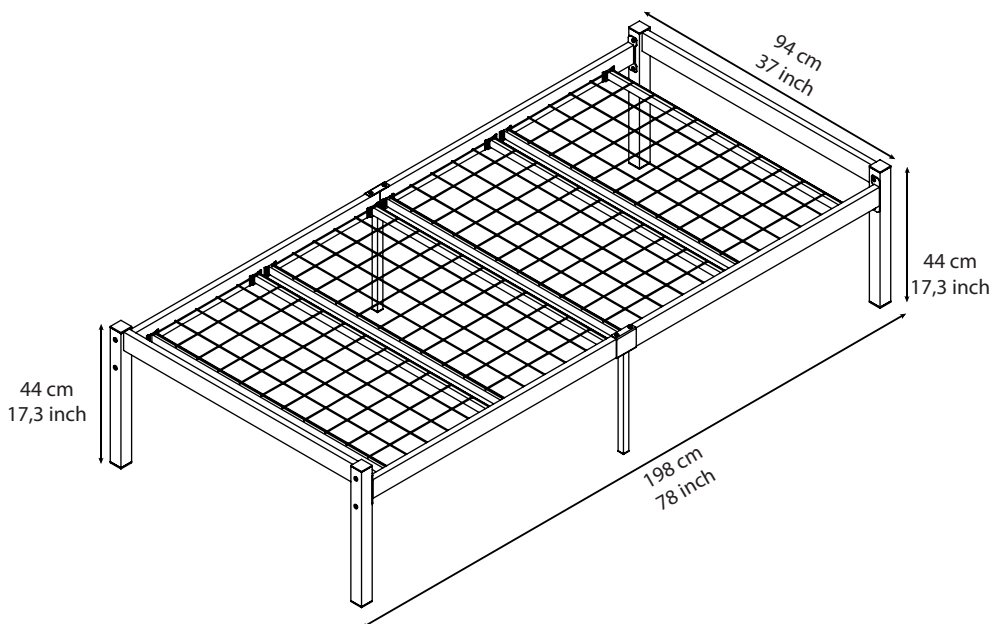

AVENSIS[®]

It's my furniture

FELIX BED FRAME

SINGLE 3FT - 90 x 190 cm

ASSEMBLY INSTRUCTIONS

HARDWARE NOTE :

Do not screw on the bolts too tight unless the installation is done. Make sure all bots are tightly screwed before you use it.

COMPONENTS

STEPS

STEP - 1

STEP - 2

STEP - 3

STEP - 4

STEP - 5