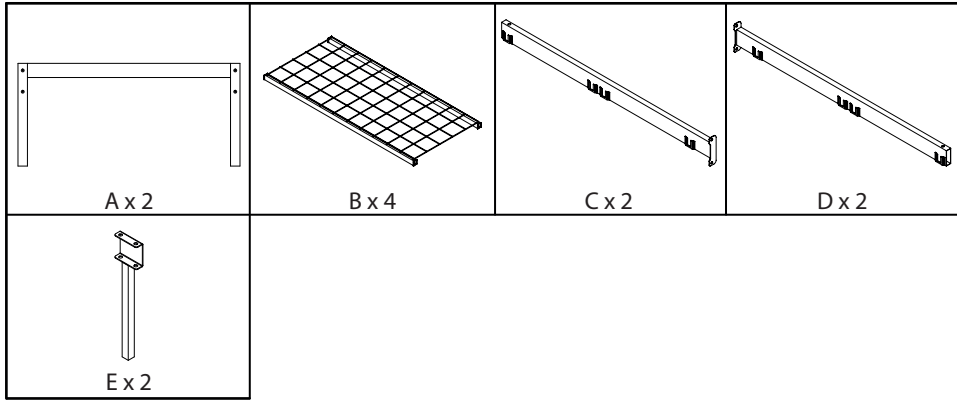

AVENSIS[®]

It's my furniture

FELIX BED FRAME

SINGLE 3FT - 90 x 190 cm

ASSEMBLY INSTRUCTIONS

HARDWARE NOTE :

Do not screw on the bolts too tight unless the installation is done. Make sure all bots are tightly screwed before you use it.

COMPONENTS

STEPS

STEP - 1

STEP - 2

STEP - 3

STEP - 4

STEP - 5