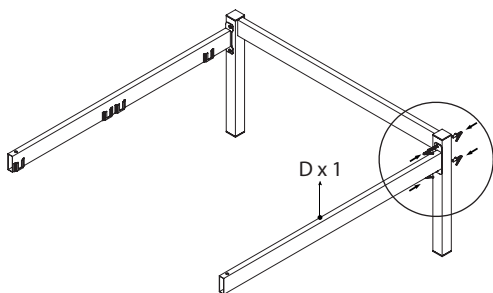

AVENSIS[®]

It's my furniture

FELIX BED FRAME

SINGLE 3FT - 90 x 190 cm

ASSEMBLY INSTRUCTIONS

HARDWARE NOTE :

Do not screw on the bolts too tight unless the installation is done. Make sure all bots are tightly screwed before you use it.

COMPONENTS

STEPS

STEP - 1

STEP - 2

STEP - 3

STEP - 4

STEP - 5