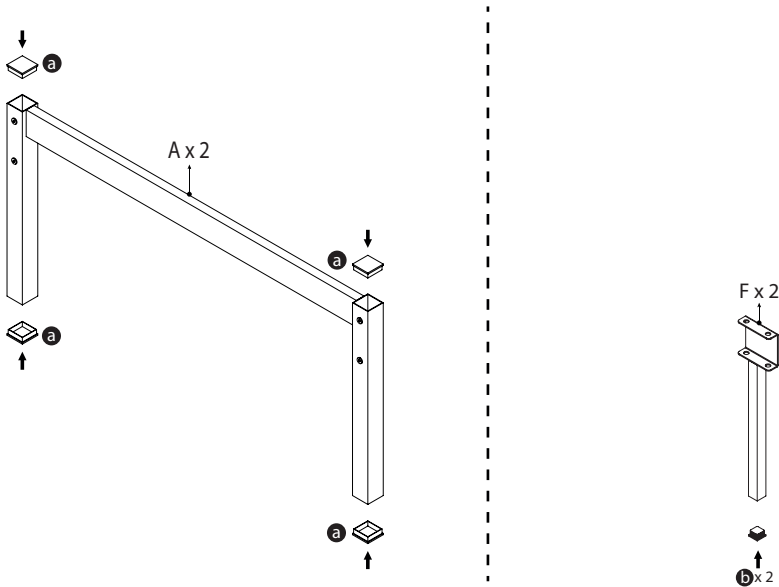

AVENSIS[®]

It's my furniture

FELIX BED FRAME

SINGLE 3FT - 90 x 190 cm

ASSEMBLY INSTRUCTIONS

HARDWARE NOTE :

Do not screw on the bolts too tight unless the installation is done. Make sure all bots are tightly screwed before you use it.

COMPONENTS

STEPS

STEP - 1

STEP - 2

STEP - 3

STEP - 4

STEP - 5