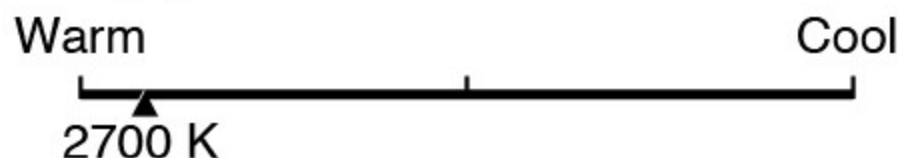

Brightness **650 lumens**

Estimated Yearly Energy Cost **\$1.20**

Based on 3 hrs/day, 11¢/kWh
Cost depends on rates and use

Life

Based on 3 hrs/day **45.6 years**

Light Appearance

Energy Used **10 watts**

Brightness