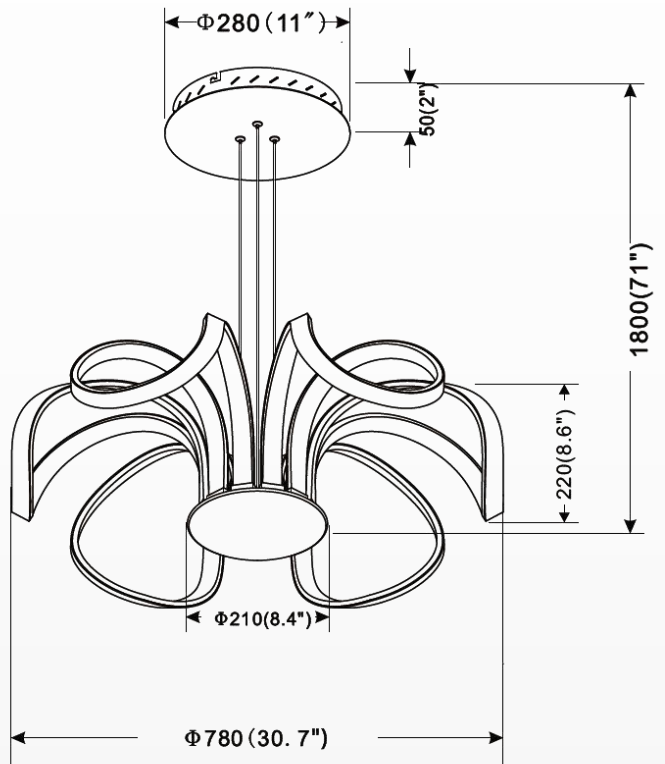

LED Chandelier Lights

SPECIFICATION

- Dimension: 30.7"×71"
- Wattage: 70W
- Voltage: 120V
- Temp: 3000K
- Lumens: 3500LM
- Dimmable: ELV, DIMMING 5%-100%
- CRI: > 80
- Material: Iron+Aluminum+Acrylic
- Lifespan: 50000hs
- Warranty: 3 years
- Operation temperature: -20°C-40°C

AVAILABLE FINISH

Aluminum

Black

WHAT'S IN THE BOX:

mounting bracket; plastic anchors;
anchor screws; outlet screws;
wire connectors, ground screw,
canopy screw, gloves