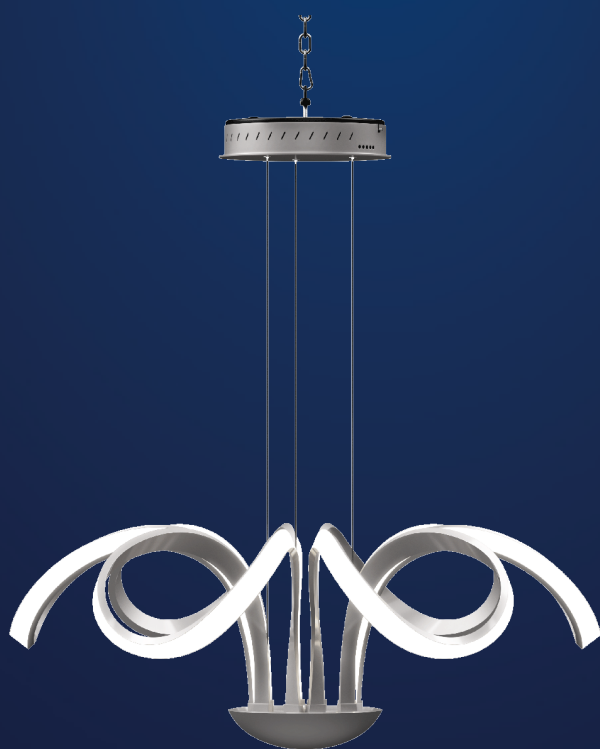

LED Chandelier Lights

SPECIFICATION

- Dimension: 30.7"×71"
- Wattage: 70W
- Voltage: 120V
- Temp: 3000K
- Lumens: 3500LM
- Dimmable: ELV, DIMMING 5%-100%
- CRI: > 80
- Material: Iron+Aluminum+Acrylic
- Lifespan: 50000hs
- Warranty: 3 years
- Operation temperature: -20°C-40°C

AVAILABLE FINISH

Aluminum

Black

WHAT'S IN THE BOX:

mounting bracket; plastic anchors;
anchor screws; outlet screws;
wire connectors, ground screw,
canopy screw, gloves