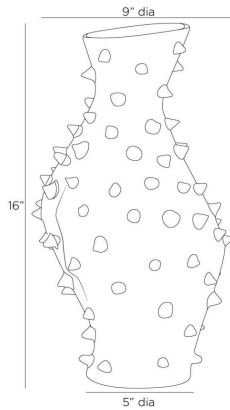

ARTERIO RS

GRESELL TALL VASE

AVC14
H: 16 IN, Dia: 9.00 IN
Ivory Crackle

This ceramic vase's irregular shape and spiked surface recall a cactus. Glazed with an ivory crackle finish, it can be staged with the matching short Grenell vase or on its own. Finish will vary.

APPEARANCE

Material	Ceramic
Finish	Ivory Crackle
Finish Will Vary	Yes
Top Coat/Sealant	Yes

DIMENSIONS

Foot Print	Dia: 5.00 IN
Opening	Dia: 2.50 IN

SHIPPING

Product Weight	5.6 lbs
Gross Weight 1	8.8 lbs
Shipping Box 1	H: 19.5 IN, L: 12 IN, W: 12 IN