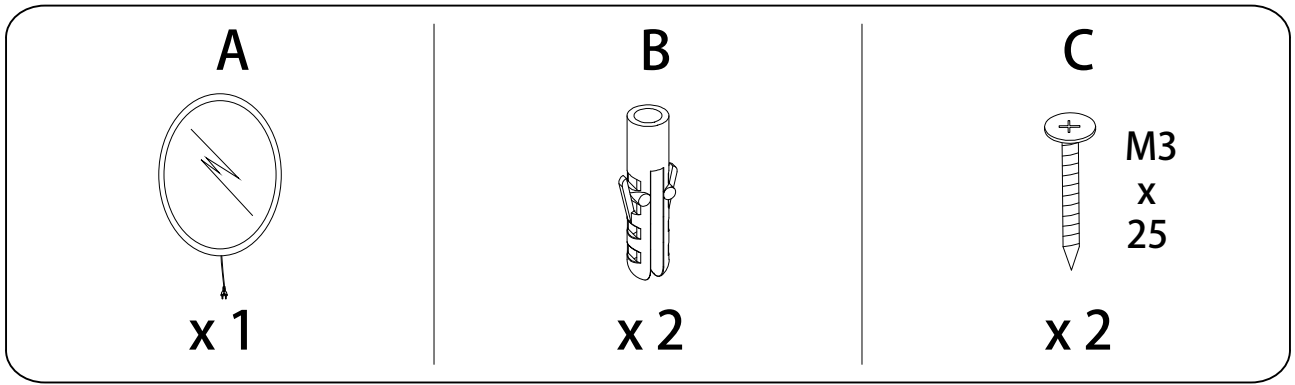

! (Warning icon)

⌚ (Clock icon)

10'

This block contains a rounded rectangle with two circular icons: a screwdriver and a power drill. To the right of the rectangle is a warning triangle with an exclamation mark. Further right is a clock icon with the text "10'" below it.

! (Warning icon)

🧑 (Person icon)

1

This block contains a rounded rectangle with two circular icons: a rectangular block on a textured surface and a rectangular block with a diagonal line through it. To the right of the rectangle is a warning triangle with an exclamation mark. Further right is a person icon with the text "1" below it.

1

2

3

B

x 2

C

M3
x 25
x 2

4