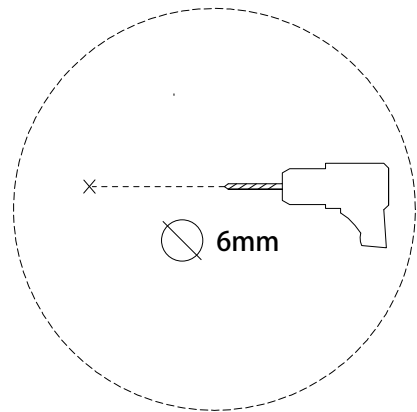

! (Warning icon)

⌚ (Clock icon)

10'

This block contains a rounded rectangle with two circular icons: a screwdriver and a power drill. To the right of the rectangle is a warning triangle with an exclamation mark. Further right is a clock icon with the text "10'" below it.

! (Warning icon)

🧑 (Person icon)

1

This block contains a rounded rectangle with two circular icons: a rectangular block on a textured surface and a rectangular block with a diagonal line through it. To the right of the rectangle is a warning triangle with an exclamation mark. Further right is a person icon with the text "1" below it.

1

2

3

B

x 2

C

M3
x 25
x 2

4