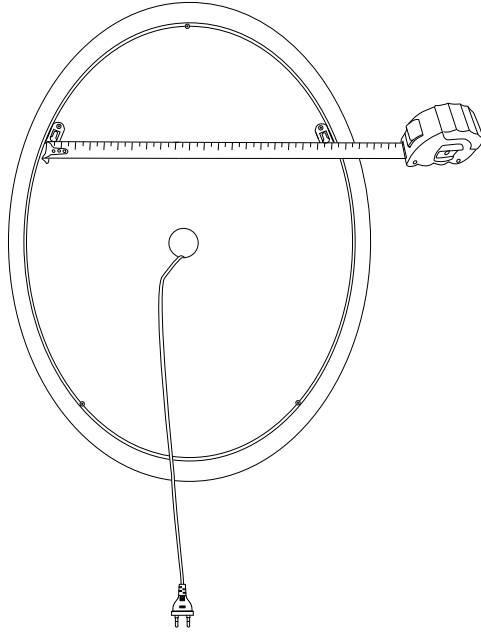

! (Warning icon)

⌚ (Clock icon)

10'

This block contains a rounded rectangle with two circular icons: a screwdriver and a power drill. To the right of the rectangle is a warning triangle with an exclamation mark. Further right is a clock icon with the text "10'" below it.

! (Warning icon)

🧑 (Person icon)

1

This block contains a rounded rectangle with two circular icons: a rectangular block on a textured surface and a rectangular block with a diagonal line through it. To the right of the rectangle is a warning triangle with an exclamation mark. Further right is a person icon with the text "1" below it.

1

2

3

B

x 2

C

M3
x 25
x 2

4