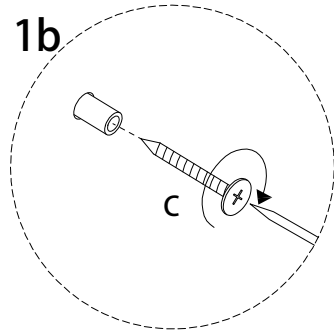

! (Warning icon)

⌚ (Clock icon)

10'

This block contains a rounded rectangle with two circular icons: a screwdriver and a power drill. To the right of the rectangle is a warning triangle with an exclamation mark. Further right is a clock icon with the text "10'" below it.

! (Warning icon)

🧑 (Person icon)

1

This block contains a rounded rectangle with two circular icons: a rectangular block on a textured surface and a rectangular block with a diagonal line through it. To the right of the rectangle is a warning triangle with an exclamation mark. Further right is a person icon with the text "1" below it.

1

2

3

B

x 2

C

M3
x 25
x 2

4