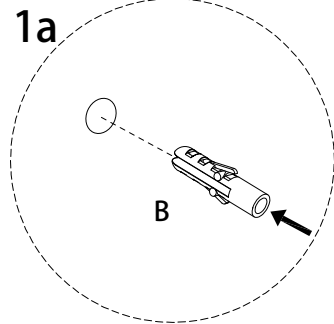

! (Warning icon)

⌚ (Clock icon)

10'

This block contains a rounded rectangle with two circular icons: a screwdriver and a power drill. To the right of the rectangle is a warning triangle with an exclamation mark. Further right is a clock icon with the text "10'" below it.

! (Warning icon)

🧑 (Person icon)

1

This block contains a rounded rectangle with two circular icons: a rectangular block on a textured surface and a rectangular block with a diagonal line through it. To the right of the rectangle is a warning triangle with an exclamation mark. Further right is a person icon with the text "1" below it.

1

2

3

B

x 2

C

M3
x 25
x 2

4