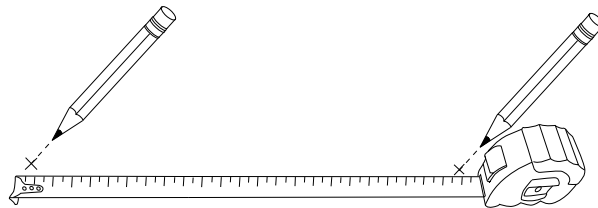

! (Warning icon)

⌚ (Clock icon)

10'

This block contains a rounded rectangle with two circular icons: a screwdriver and a power drill. To the right of the rectangle is a warning triangle with an exclamation mark. Further right is a clock icon with the text "10'" below it.

! (Warning icon)

🧑 (Person icon)

1

This block contains a rounded rectangle with two circular icons: a rectangular block on a textured surface and a rectangular block with a diagonal line through it. To the right of the rectangle is a warning triangle with an exclamation mark. Further right is a person icon with the text "1" below it.

1

2

3

B

x 2

C

M3
x 25
x 2

4