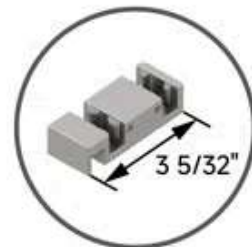

Cozy

**Glass Top to
Wall Mount Height**

**Minimum
Threshold Depth**

Width	48" / 54" / 60" / 66" / 72" / 76" / 78"
Height	60" / 66" / 72" / 76" / 79"

Width Adjustment

5" total range
(-4" / +1" from nominal)