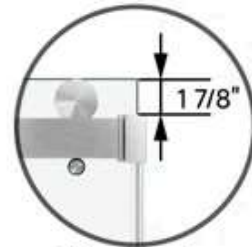

Cozy

**Glass Top to
Wall Mount Height**

**Minimum
Threshold Depth**

Width	48" / 54" / 60" / 66" / 72" / 76" / 78"
Height	60" / 66" / 72" / 76" / 79"

Width Adjustment

5" total range
(-4" / +1" from nominal)