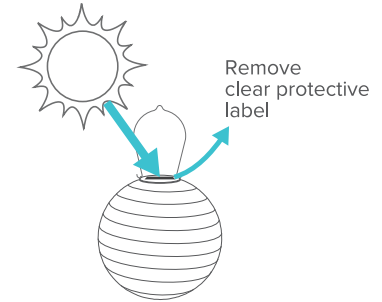

Solar Lantern Instructions:

Included:

Solar Lantern

Your lantern shape may differ from illustration

Wire Frame Support

Instructions:

- 1. Slide Power Switch On**
On the bottom of the solar housing, remove battery isolator strip and discard. Slide power switch from the "Off" position to the "On" position.

- 2. Attach Wire Frame Support**
While the lantern is still in the flat collapsed position, snap the circular end of the metal wire frame support down around the LED. Pull the lantern up to form the shape. Then attach the notched ends of the wire frame support into the wire rings located on the bottom of the lantern.

- 3. Remove Label and Enjoy!**
Remove clear protective label from solar panel. Hang outside with the solar panel up to catch **direct sunlight**. The LED will illuminate automatically when it becomes dark.