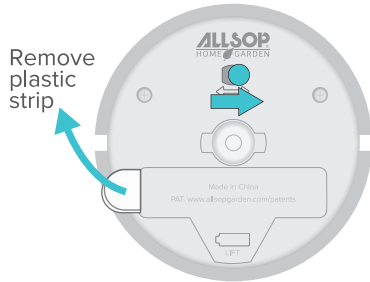

Solar Lantern Instructions:

Included:

Solar Lantern

Your lantern shape may differ from illustration

Wire Frame Support

Instructions:

- 1. Slide Power Switch On**
On the bottom of the solar housing, remove battery isolator strip and discard. Slide power switch from the "Off" position to the "On" position.

- 2. Attach Wire Frame Support**
While the lantern is still in the flat collapsed position, snap the circular end of the metal wire frame support down around the LED. Pull the lantern up to form the shape. Then attach the notched ends of the wire frame support into the wire rings located on the bottom of the lantern.

- 3. Remove Label and Enjoy!**
Remove clear protective label from solar panel. Hang outside with the solar panel up to catch **direct sunlight**. The LED will illuminate automatically when it becomes dark.