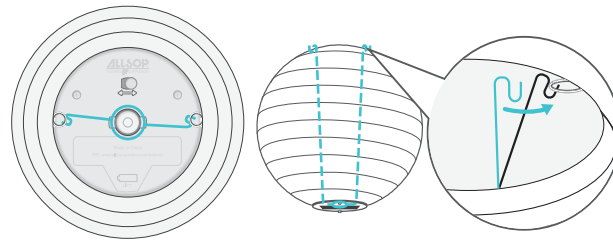

Solar Lantern Instructions:

Included:

Solar Lantern

Your lantern shape may differ from illustration

Wire Frame Support

Instructions:

- 1. Slide Power Switch On**
On the bottom of the solar housing, remove battery isolator strip and discard. Slide power switch from the "Off" position to the "On" position.

- 2. Attach Wire Frame Support**
While the lantern is still in the flat collapsed position, snap the circular end of the metal wire frame support down around the LED. Pull the lantern up to form the shape. Then attach the notched ends of the wire frame support into the wire rings located on the bottom of the lantern.

- 3. Remove Label and Enjoy!**
Remove clear protective label from solar panel. Hang outside with the solar panel up to catch **direct sunlight**. The LED will illuminate automatically when it becomes dark.

Video instructions at:

Further instructions on back →

Further Instructions:

Placement Matters!

1. Hang the lantern somewhere that the solar panel will receive **at least 6 hours of direct sunlight**.
If you hang it in a tree, make sure it is not too shaded by foliage or branches that prevent it from charging.
2. Make sure the lantern is placed in an area where there is no ambient light. It will detect other light sources around it.
3. If it does not glow well, move it around to see if it needs a better location.
4. If lantern becomes dim or goes out, there is a rechargeable AAA that is replaceable. Batteries typically last 1-3 years.
5. Lanterns are designed to be outside. In climates with harsh winters you can turn off, remove battery, and store for the winter months.