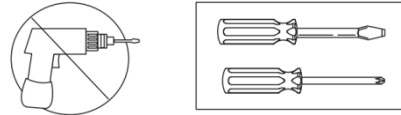

TOOLS REQUIRED:

1. Cross Screwdriver(not supplied)
2. Slotted Screwdriver(not supplied)

WARNING – ASSEMBLY BY ADULTS ONLY

CARE/CLEANING INSTRUCTIONS:

- Wipe furniture with a soft dry cloth, do not use paper as this may be abrasive to the finish
- The unit should be cleaned with a damp cloth and dried with a dry cloth
- Do not use bleach or chemical solutions to clean product
- Do not expose to sunlight or other heat sources for a prolonged period
- Products should not be stored or left outside
- Periodically check the tightening of screws