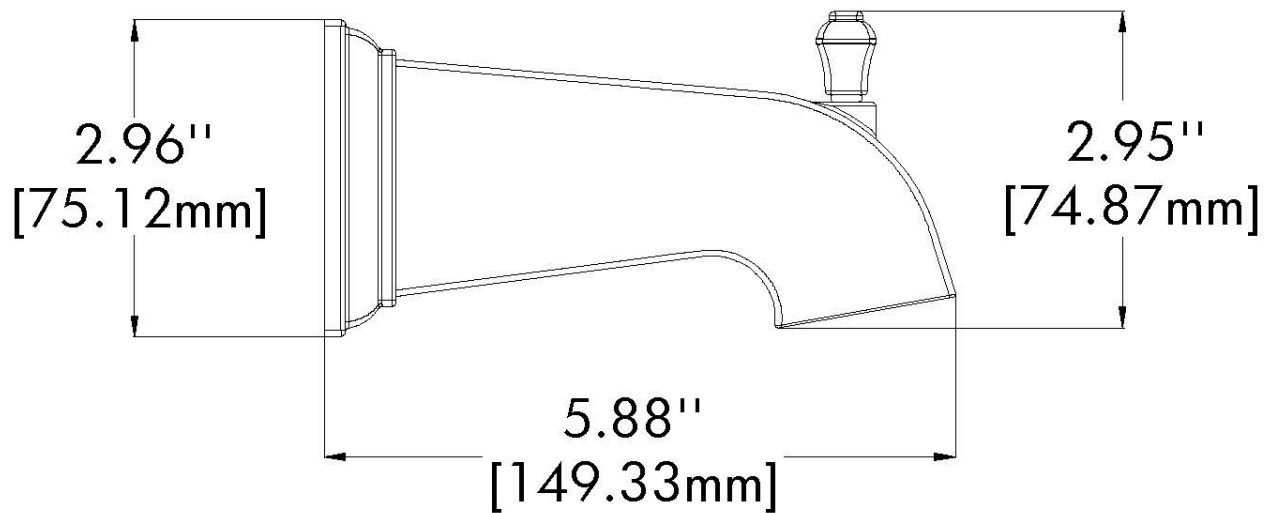

SPEAKMAN® S-1564

Rainier Diverter Tub Spout

FEATURES:

- Diverter style
- 1/2 in. copper slip-fit connection
- Metal construction

FINISH:

PC

WARRANTY:

- Limited Lifetime Warranty (consumer use)
- 5 Year Limited (commercial use)

DIMENSIONS:

NOTE: 1. All dimensions are in inches (millimeters) unless otherwise specified and are subject to change without notice.

Architect/Engineer Approval Space:

SPEAKMAN
400 ANCHOR MILL ROAD
NEW CASTLE, DE 19720