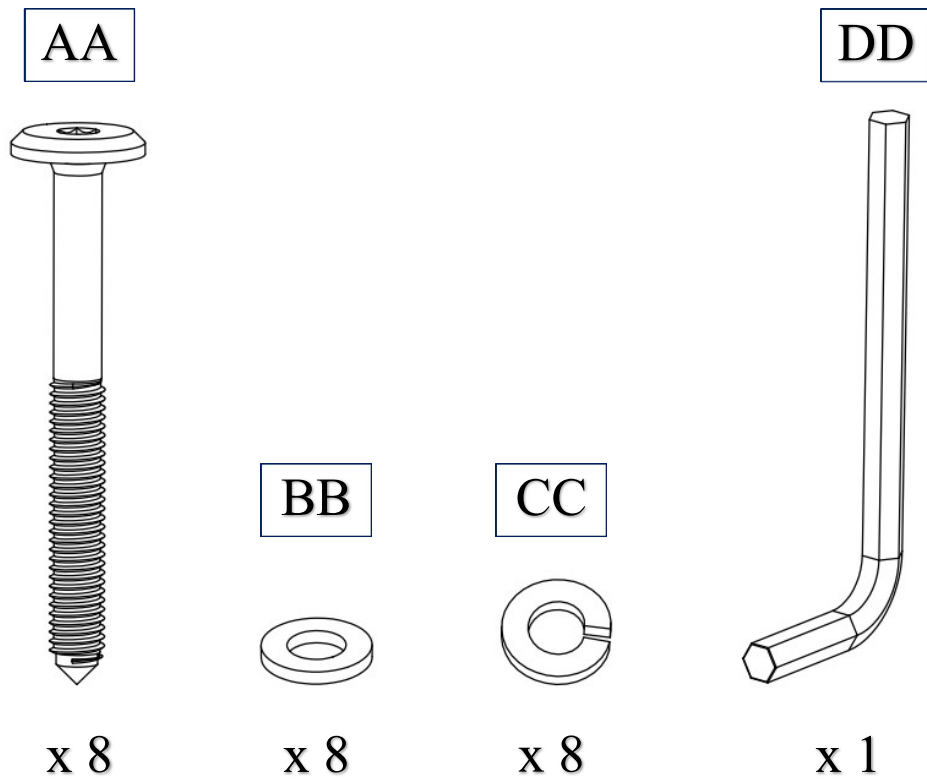

BENCH 47 INCH

1. PACKAGE CONTENTS

2. HARDWARE INCLUDED

3. ASSEMBLY STEPS