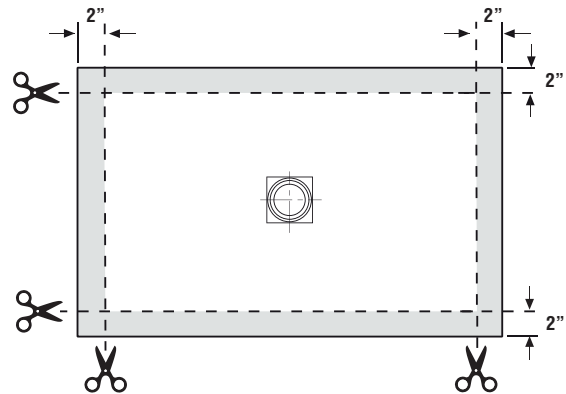

MATERIAL

- High density stone composites

SIZE

- Size: 72 x 42 in Weight: 222,5 lb

INCLUDED

- Shower Tray
- Drain Grid
- Tile flange
- Instruction manual

NOT INCLUDED

- Drain connection
- (RBM shower tray can accomodate most 2" standard drain)

GRAPHITE

TECHNICAL INFORMATION

APPROXIMATE MEASUREMENTS
The manufacturer accepts 1/4" variance