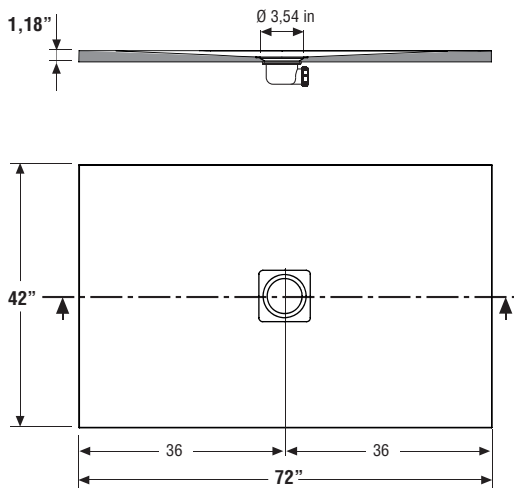

MATERIAL

- High density stone composites

SIZE

- Size: 72 x 42 in Weight: 222,5 lb

INCLUDED

- Shower Tray
- Drain Grid
- Tile flange
- Instruction manual

NOT INCLUDED

- Drain connection
- (RBM shower tray can accomodate most 2" standard drain)

GRAPHITE

TECHNICAL INFORMATION

APPROXIMATE MEASUREMENTS
The manufacturer accepts 1/4" variance