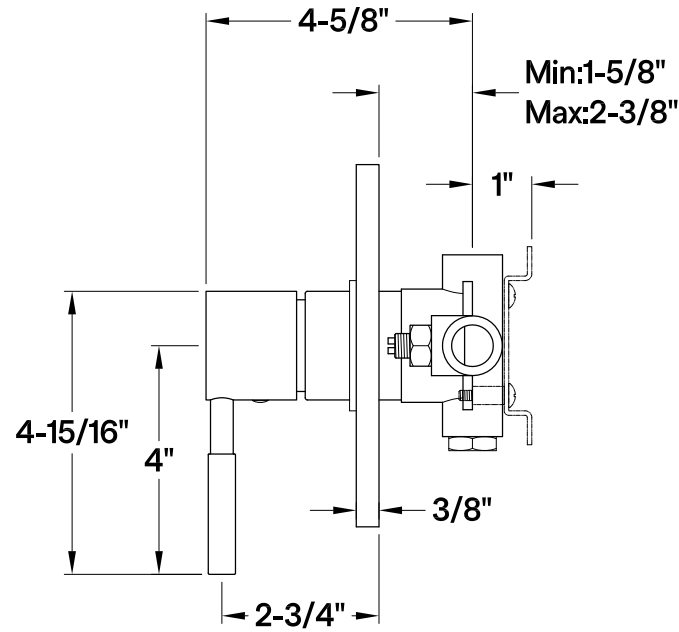

KB6330,1,2,3,6,7,8DLE

Single Handle Pressure Balanced Tub & Shower Faucet, Valve Trim Only

Bracket