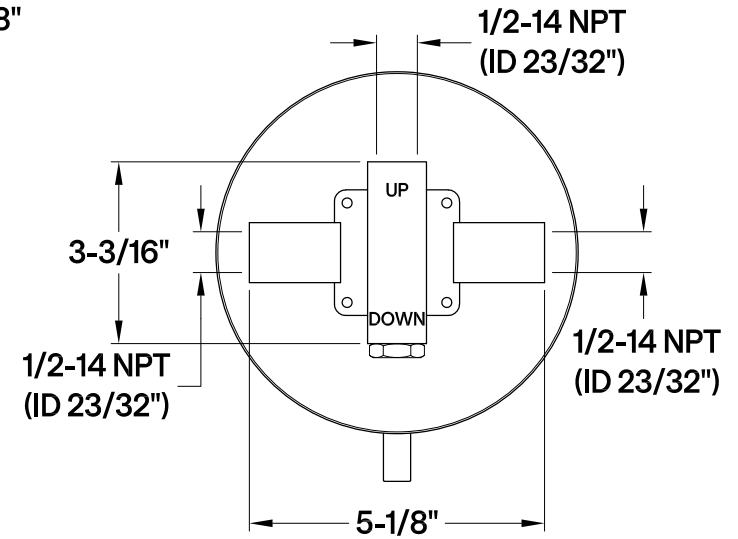

KB6330,1,2,3,6,7,8DLE

Single Handle Pressure Balanced Tub & Shower Faucet, Valve Trim Only

Bracket