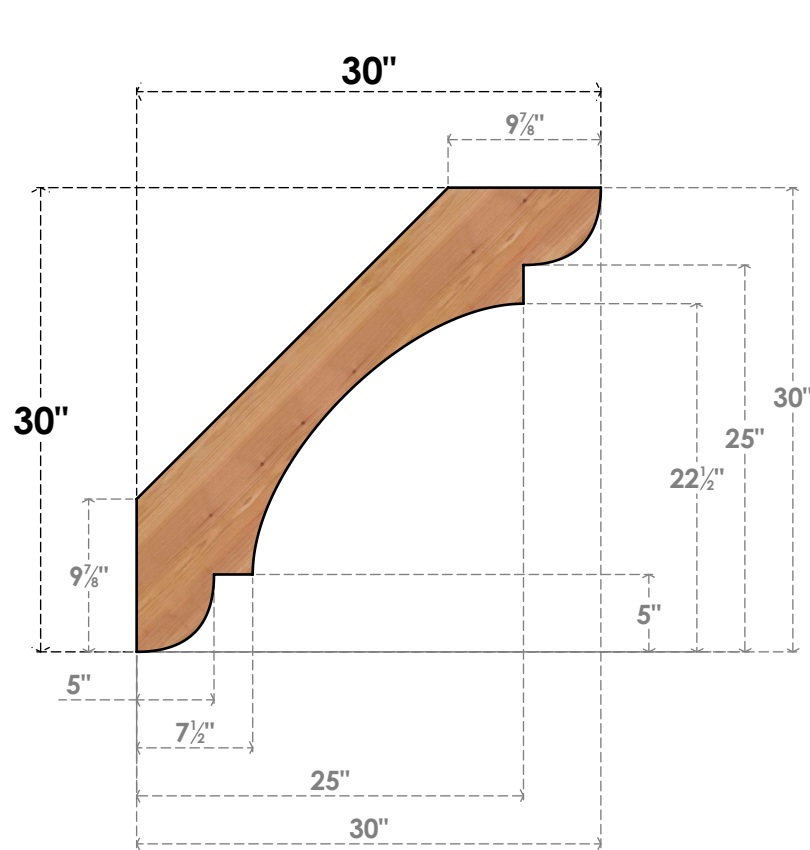

# BRC04X30X30OLY00SWR

3 1/2"W X 30"D X 30"H OLYMPIC SMOOTH BRACE, WESTERN RED CEDAR

**SIDE**

**FRONT**

EKENA MILLWORK  
 2300 WEST MAIN ST.  
 CLARKSVILLE, TX 75426  
 TOLL FREE: 866-607-0453  
 WWW.EKENAMILLWORK.COM

**NOTES**

1. INSTALLATION TO BE COMPLETED IN ACCORDANCE WITH MANUFACTURER'S SPECIFICATIONS.
2. DRAWING MAY NOT BE TO SCALE
3. THIS DRAWING IS INTENDED FOR DESIGN AND PLANNING PURPOSES ONLY.
4. ALL INFORMATION CONTAINED HEREIN WAS CURRENT AT THE TIME OF DEVELOPMENT BUT MUST BE REVIEWED AND APPROVED BY THE PRODUCT MANUFACTURER TO BE CONSIDERED ACCURATE.
5. PRODUCTS ARE NOT KILN DRIED. THIS ITEM IS UNIQUE AND WILL CONTAIN THE NATURAL VARIATIONS THAT THE WOOD SPECIES OFFERS. THIS MAY RESULT IN VARIATIONS UP TO 1/4"