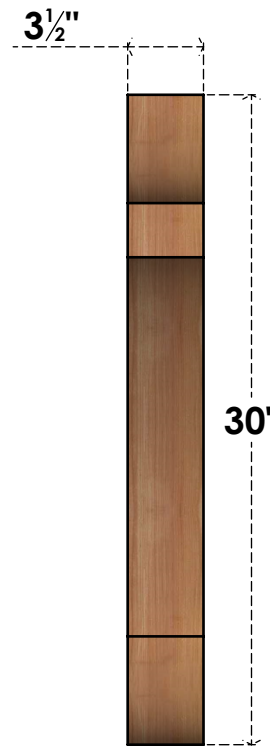

# BRC04X30X30OLY00SWR

3 1/2"W X 30"D X 30"H OLYMPIC SMOOTH BRACE, WESTERN RED CEDAR

**SIDE**

**FRONT**

EKENA MILLWORK  
 2300 WEST MAIN ST.  
 CLARKSVILLE, TX 75426  
 TOLL FREE: 866-607-0453  
 WWW.EKENAMILLWORK.COM

**NOTES**

1. INSTALLATION TO BE COMPLETED IN ACCORDANCE WITH MANUFACTURER'S SPECIFICATIONS.
2. DRAWING MAY NOT BE TO SCALE
3. THIS DRAWING IS INTENDED FOR DESIGN AND PLANNING PURPOSES ONLY.
4. ALL INFORMATION CONTAINED HEREIN WAS CURRENT AT THE TIME OF DEVELOPMENT BUT MUST BE REVIEWED AND APPROVED BY THE PRODUCT MANUFACTURER TO BE CONSIDERED ACCURATE.
5. PRODUCTS ARE NOT KILN DRIED. THIS ITEM IS UNIQUE AND WILL CONTAIN THE NATURAL VARIATIONS THAT THE WOOD SPECIES OFFERS. THIS MAY RESULT IN VARIATIONS UP TO 1/4"