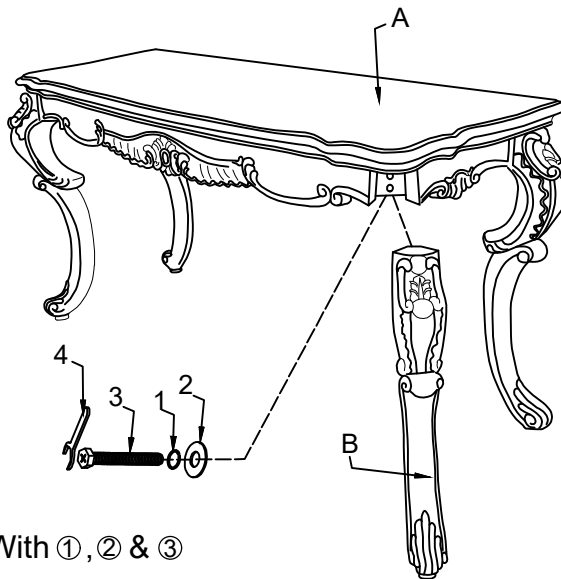

HARDWARE LIST			QTY
①		Bolt Ø5/16"*2-1/2"	8 pcs
②		Spring washer Ø5/16"	8 pcs
③		Flat Washer Ø5/16"x23	8 pcs
④		Open Wrench 12mm	1 pc

PARTS LIST:

Ⓐ

TABLE TOP
1 PC

Ⓑ

LEG 4 PCS

Assembly :
Attach Legs With ① , ② & ③