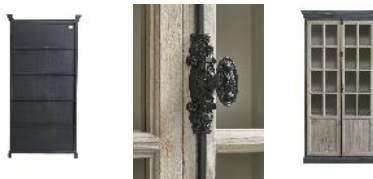

FURNITURE

Classics

W:47 x D:19.5 x H:90.5 • 40-188

A stately study in contrasts, this handsome display cabinet is enhanced by the use of a soft charcoal and white washed exterior, while the spacious interior is a some cream paint. The working cremone bolt is finished in black to provide additional contrast. Within, five adjustable shelves allow you the freedom to display your treasurers on the upper portion, and less attractive clutter can be hidden in the base. A perfect solution for any space where storage is at a premium, and, where is it not?!