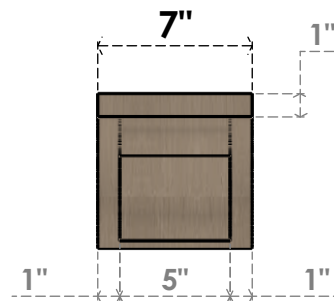

ITEM NUMBER: CORU07X14X07HELRCPR

7"W X 14"D X 7"H SERIES 3 WIDE HELENA ROUGH CEDAR TIMBERTHANE FAUX WOOD CORBEL, PRIMED

SIDE PROFILE

FRONT PROFILE

ISOMETRIC

EKENA MILLWORK
2300 WEST MAIN ST.
CLARKSVILLE, TX 75426
TOLL FREE: 866-607-0453
WWW.EKENAMILLWORK.COM

NOTES

1. INSTALLATION TO BE COMPLETED IN ACCORDANCE WITH MANUFACTURER'S SPECIFICATIONS.
2. DRAWING MAY NOT BE TO SCALE
3. THIS DRAWING IS INTENDED FOR DESIGN AND PLANNING PURPOSES ONLY.
4. ALL INFORMATION CONTAINED HEREIN WAS CURRENT AT THE TIME OF DEVELOPMENT BUT MUST BE REVIEWED AND APPROVED BY THE PRODUCT MANUFACTURER TO BE CONSIDERED ACCURATE.
5. TIMBERTHANE ARCHITECTURAL PRODUCTS ARE MADE FROM HIGH DENSITY URETHANE AND COME FACTORY PRIMED