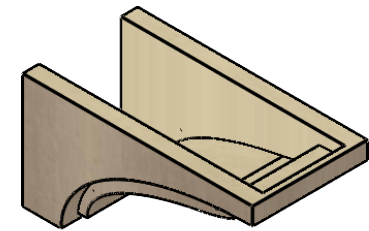

ITEM NUMBER: CORU07X14X07HELRCPR

7"W X 14"D X 7"H SERIES 3 WIDE HELENA ROUGH CEDAR TIMBERTHANE FAUX WOOD CORBEL, PRIMED

SIDE PROFILE

FRONT PROFILE

ISOMETRIC

EKENA MILLWORK
2300 WEST MAIN ST.
CLARKSVILLE, TX 75426
TOLL FREE: 866-607-0453
WWW.EKENAMILLWORK.COM