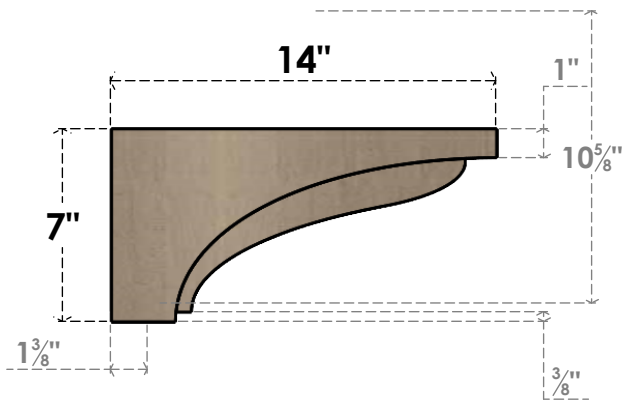

ITEM NUMBER: CORU07X14X07HELRCPR

7"W X 14"D X 7"H SERIES 3 WIDE HELENA ROUGH CEDAR TIMBERTHANE FAUX WOOD CORBEL, PRIMED

SIDE PROFILE

FRONT PROFILE

ISOMETRIC

EKENA MILLWORK
2300 WEST MAIN ST.
CLARKSVILLE, TX 75426
TOLL FREE: 866-607-0453
WWW.EKENAMILLWORK.COM

NOTES

1. INSTALLATION TO BE COMPLETED IN ACCORDANCE WITH MANUFACTURER'S SPECIFICATIONS.
2. DRAWING MAY NOT BE TO SCALE
3. THIS DRAWING IS INTENDED FOR DESIGN AND PLANNING PURPOSES ONLY.
4. ALL INFORMATION CONTAINED HEREIN WAS CURRENT AT THE TIME OF DEVELOPMENT BUT MUST BE REVIEWED AND APPROVED BY THE PRODUCT MANUFACTURER TO BE CONSIDERED ACCURATE.
5. TIMBERTHANE ARCHITECTURAL PRODUCTS ARE MADE FROM HIGH DENSITY URETHANE AND COME FACTORY PRIMED