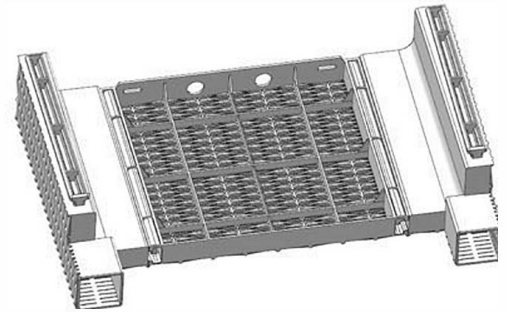

ASSEMBLY INSTRUCTIONS

ACCENT TABLE

This Accent Table includes the following:

ACCENT TABLE ASSEMBLE PARTS

PART	DESCRIPTION	IMAGE	QUANTITY
AT-TT	Accent Table Top		1
RC-SP	Short Side Panel		4
CTR-LG	Coffee Table Legs		4

ASSEMBLY

1

2

3

4

5

6

7