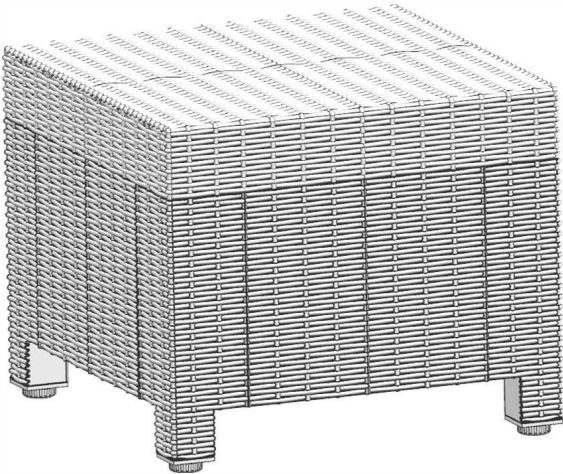

ASSEMBLY INSTRUCTIONS

ACCENT TABLE

This Accent Table includes the following:

ACCENT TABLE ASSEMBLE PARTS

PART	DESCRIPTION	IMAGE	QUANTITY
AT-TT	Accent Table Top		1
RC-SP	Short Side Panel		4
CTR-LG	Coffee Table Legs		4

ASSEMBLY

1

2

3

4

5

6

7