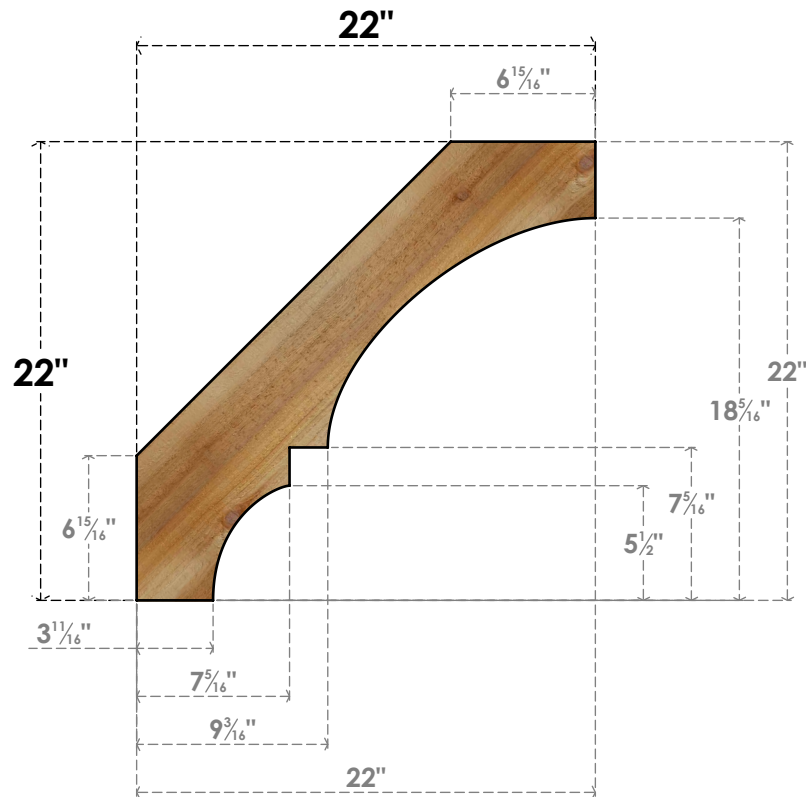

BRC04X22X22BOA00RWR

4"W X 22"D X 22"H BALBOA ROUGH SAWN BRACE, WESTERN RED CEDAR

SIDE

FRONT

EKENA MILLWORK
2300 WEST MAIN ST.
CLARKSVILLE, TX 75426
TOLL FREE: 866-607-0453
WWW.EKENAMILLWORK.COM

NOTES

1. INSTALLATION TO BE COMPLETED IN ACCORDANCE WITH MANUFACTURER'S SPECIFICATIONS.
2. DRAWING MAY NOT BE TO SCALE
3. THIS DRAWING IS INTENDED FOR DESIGN AND PLANNING PURPOSES ONLY.
4. ALL INFORMATION CONTAINED HEREIN WAS CURRENT AT THE TIME OF DEVELOPMENT BUT MUST BE REVIEWED AND APPROVED BY THE PRODUCT MANUFACTURER TO BE CONSIDERED ACCURATE.
5. PRODUCTS ARE NOT KILN DRIED. THIS ITEM IS UNIQUE AND WILL CONTAIN THE NATURAL VARIATIONS THAT THE WOOD SPECIES OFFERS. THIS MAY RESULT IN VARIATIONS UP TO 1/4"