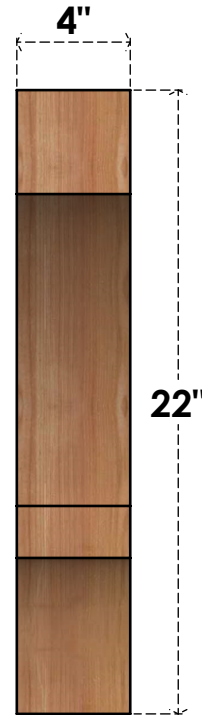

BRC04X22X22BOA00RWR

4"W X 22"D X 22"H BALBOA ROUGH SAWN BRACE, WESTERN RED CEDAR

SIDE

FRONT

EKENA MILLWORK
2300 WEST MAIN ST.
CLARKSVILLE, TX 75426
TOLL FREE: 866-607-0453
WWW.EKENAMILLWORK.COM

NOTES

1. INSTALLATION TO BE COMPLETED IN ACCORDANCE WITH MANUFACTURER'S SPECIFICATIONS.
2. DRAWING MAY NOT BE TO SCALE
3. THIS DRAWING IS INTENDED FOR DESIGN AND PLANNING PURPOSES ONLY.
4. ALL INFORMATION CONTAINED HEREIN WAS CURRENT AT THE TIME OF DEVELOPMENT BUT MUST BE REVIEWED AND APPROVED BY THE PRODUCT MANUFACTURER TO BE CONSIDERED ACCURATE.
5. PRODUCTS ARE NOT KILN DRIED. THIS ITEM IS UNIQUE AND WILL CONTAIN THE NATURAL VARIATIONS THAT THE WOOD SPECIES OFFERS. THIS MAY RESULT IN VARIATIONS UP TO 1/4"