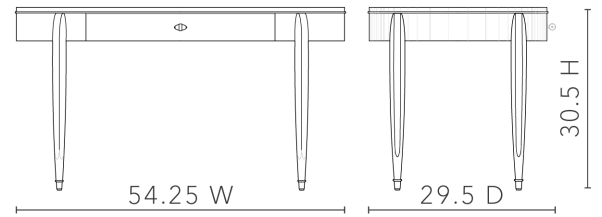

Natalie Desk, Dusky Ocean

NTL-350-218-804

- 54.25W x 29.5D x 30.5H
- Clear Lacquered Stained Sycamore Wood and Veneers
- Burnished Bronze Finished Cast Metal
- Finished Back, Soft Close Undermount Glides