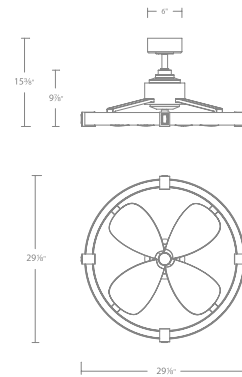

Atomic Smart Fan

BFR45428

28" Ceiling Fan

SCHONBEK
Beyond

PRODUCT DESCRIPTION

Express yourself in this artistic, rotating blend of light and movement in space. The stitched black leather bands illuminate uniformly from within. In the nucleus of this dynamic piece, a trio of fan blades creates gentle breezes. A true head-turning, attention getter.

FEATURES

- 6 fan speeds through both Summer and Winter Modes
- Silent DC motor
- Includes remote control
- Optional wall control sold separately
- Compatible with Schonbek app

AIRFLOW/ENERGY EFFICIENCY

Weighted-Average/High Airflow CFM:	1261/1878
Weighted-Average/High Energy Use (W):	12/16
Estimated Yearly Energy Cost ($):	3
Weighted-Average/High Efficiency (CFM/W):	103
Max RPM:	361